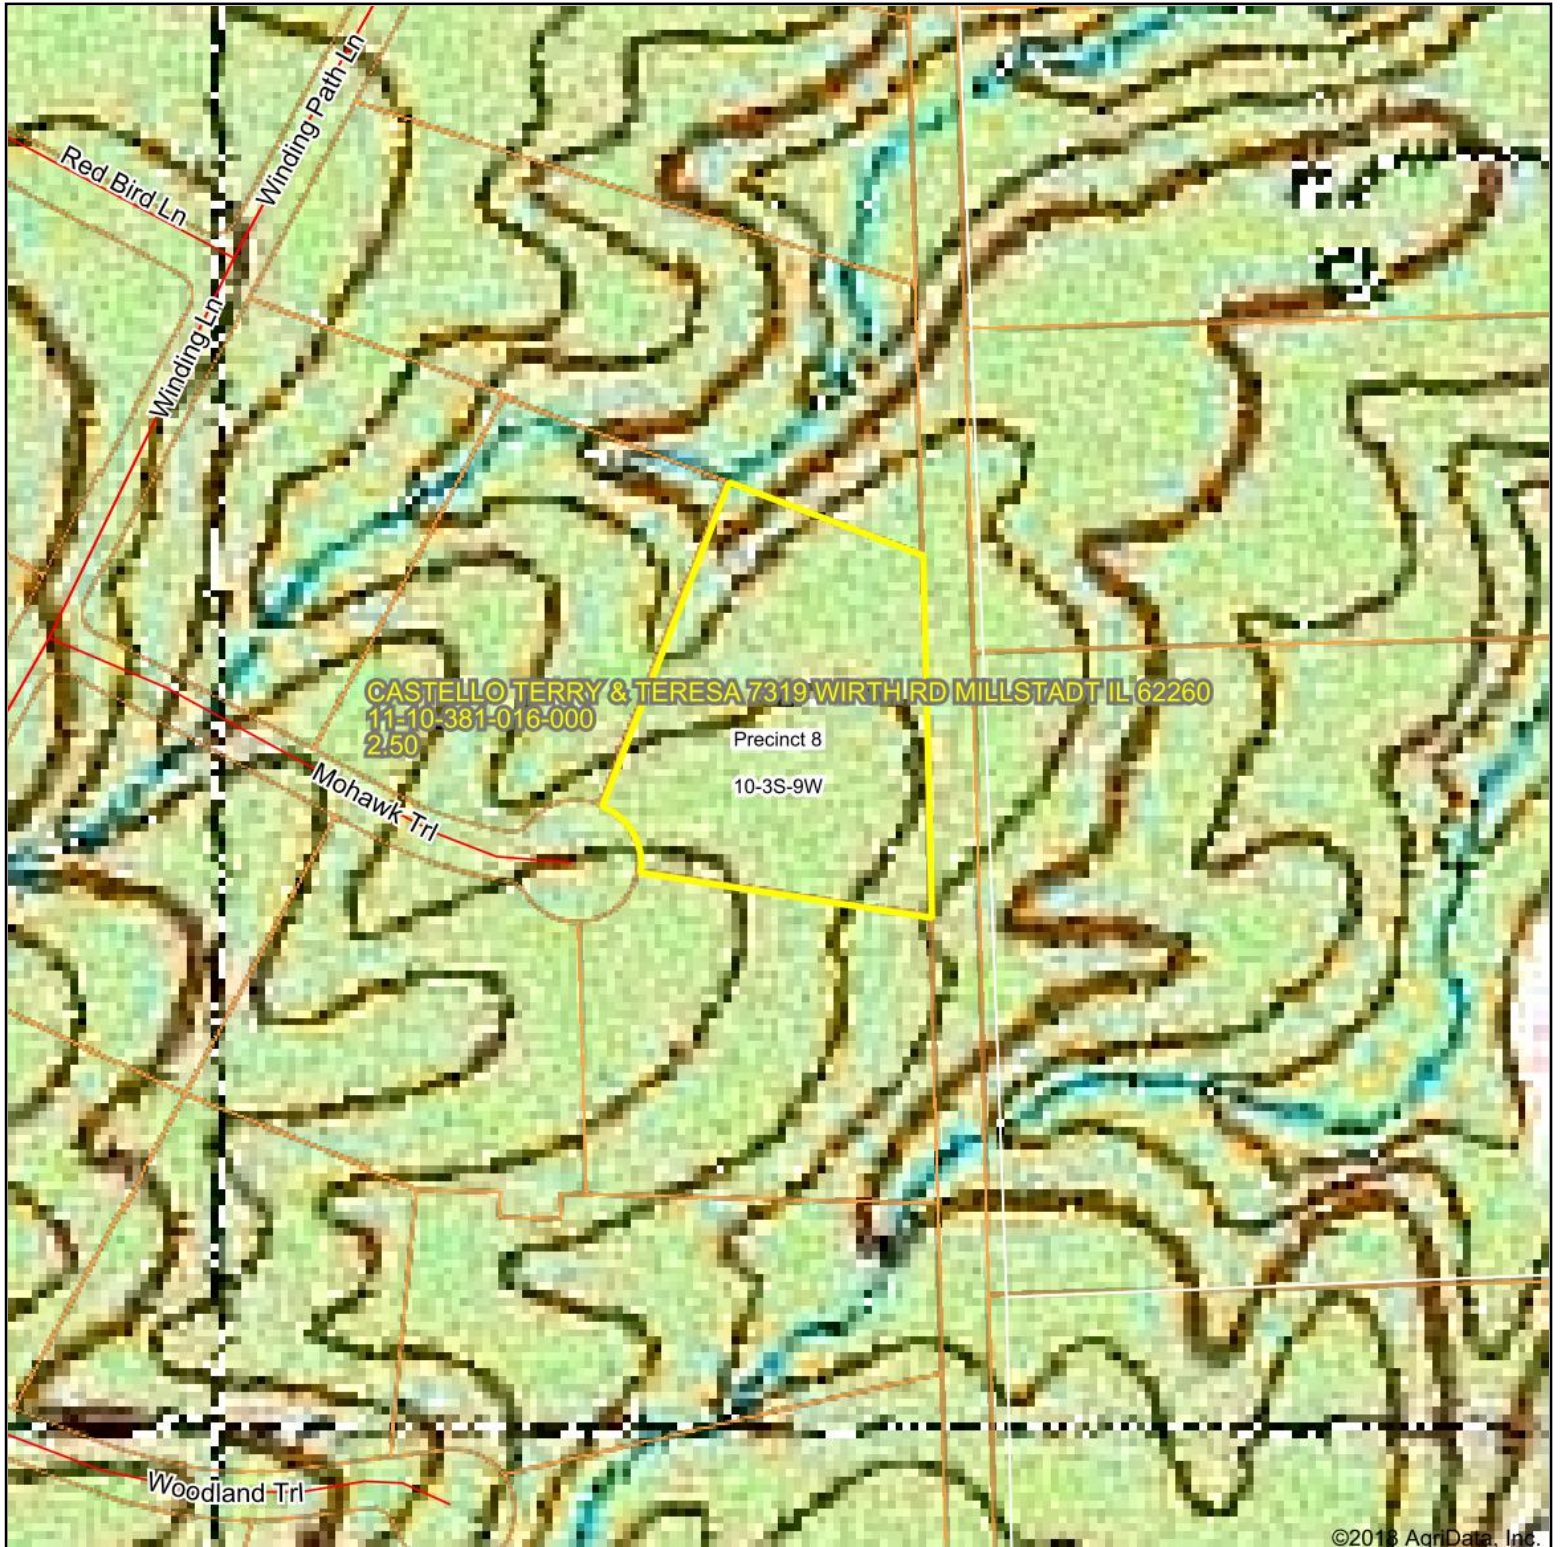

Topography Map

map center: 38° 17' 4.34, -90° 4' 57.93

10-3S-9W
Monroe County
Illinois

11/28/2018

Maps Provided By:

© AgriData, Inc. 2018 www.AgriDataInc.com