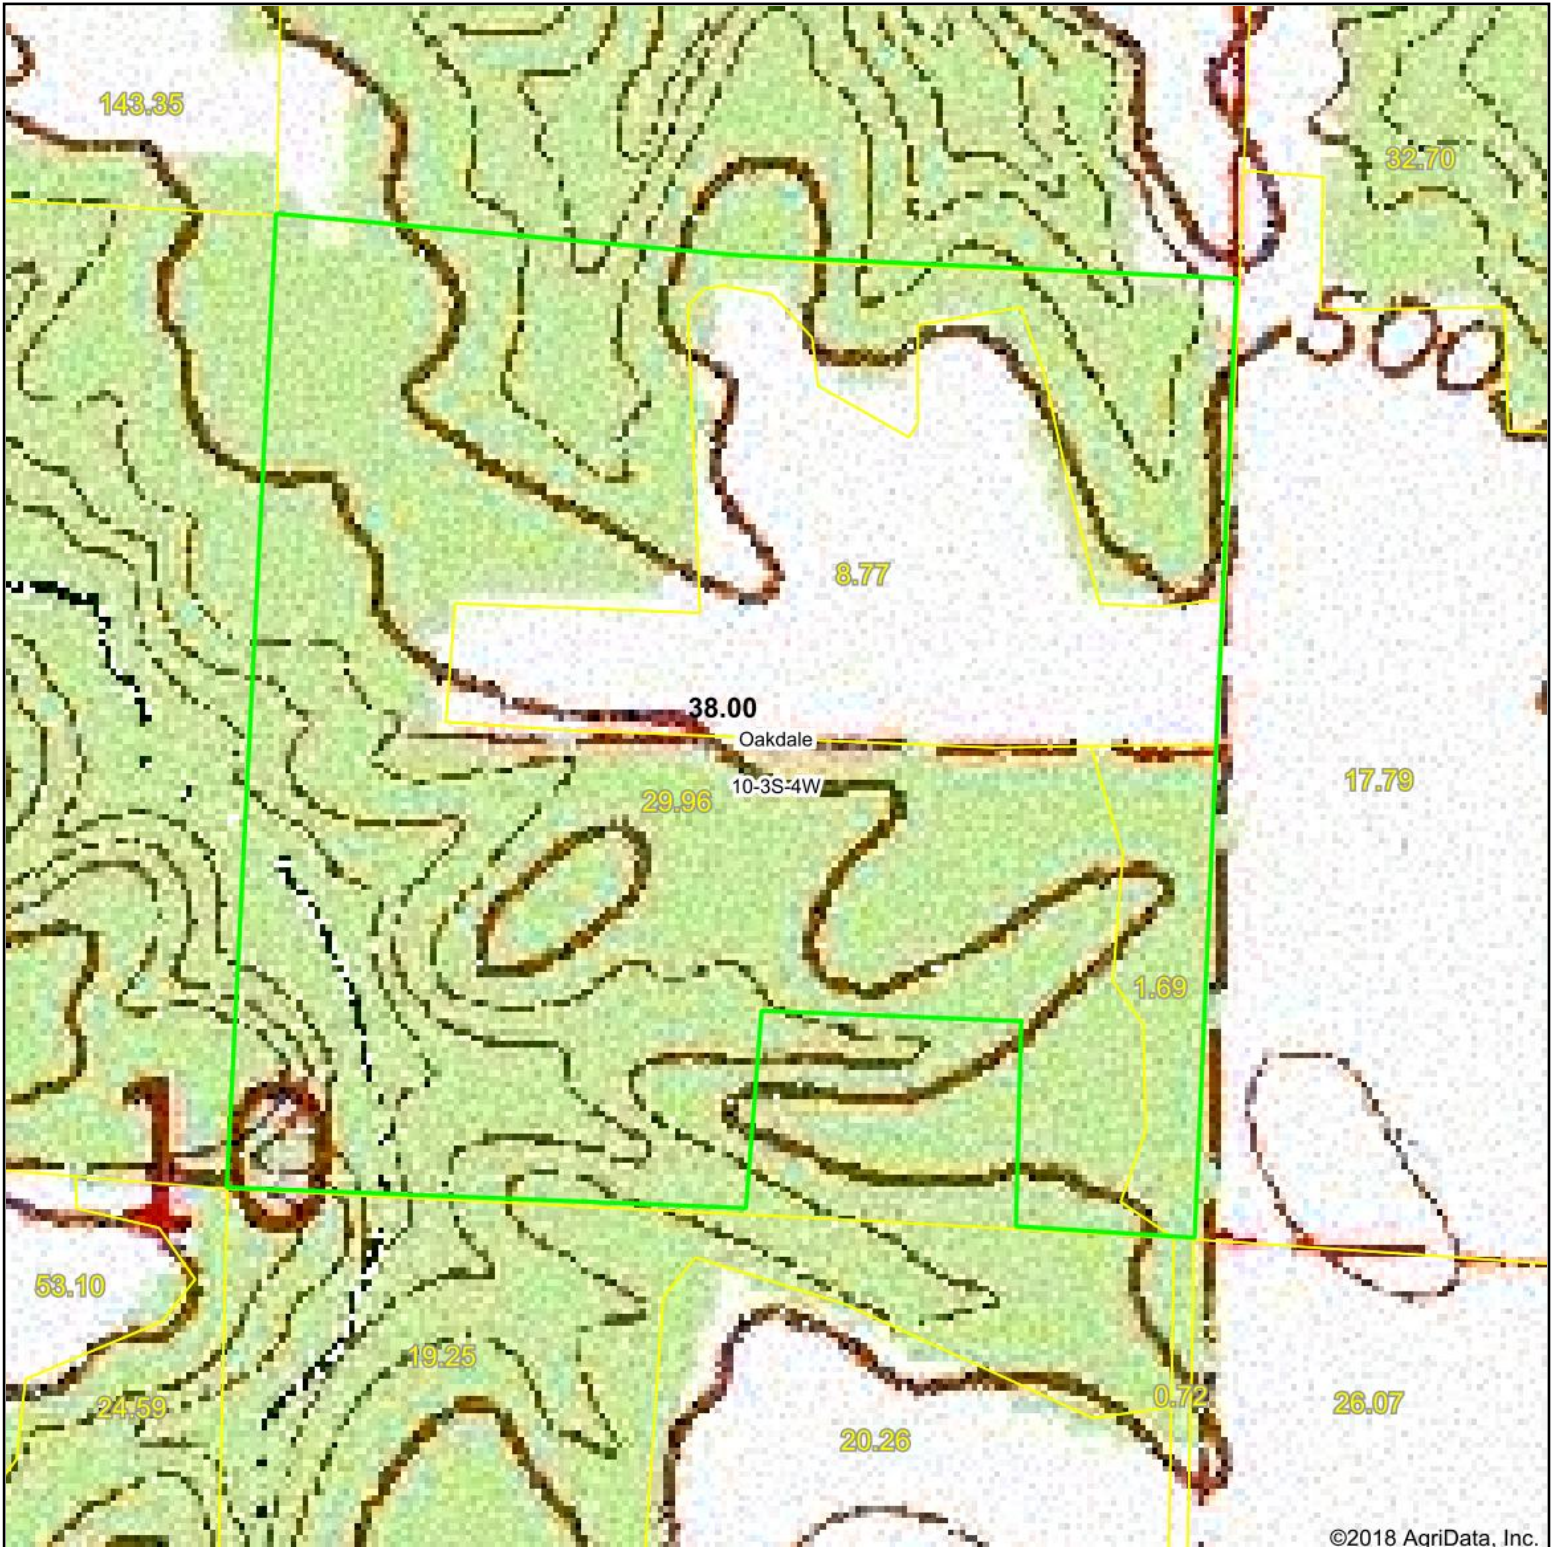

Topography Map

©2018 AgriData, Inc.

map center: 38° 17' 6.04, -89° 31' 19.06

10-3S-4W
Washington County
Illinois

2/8/2018

Maps Provided By:
surety
CUSTOMIZED ONLINE MAPPING
© AgriData, Inc. 2018 www.AgrIDataInc.com