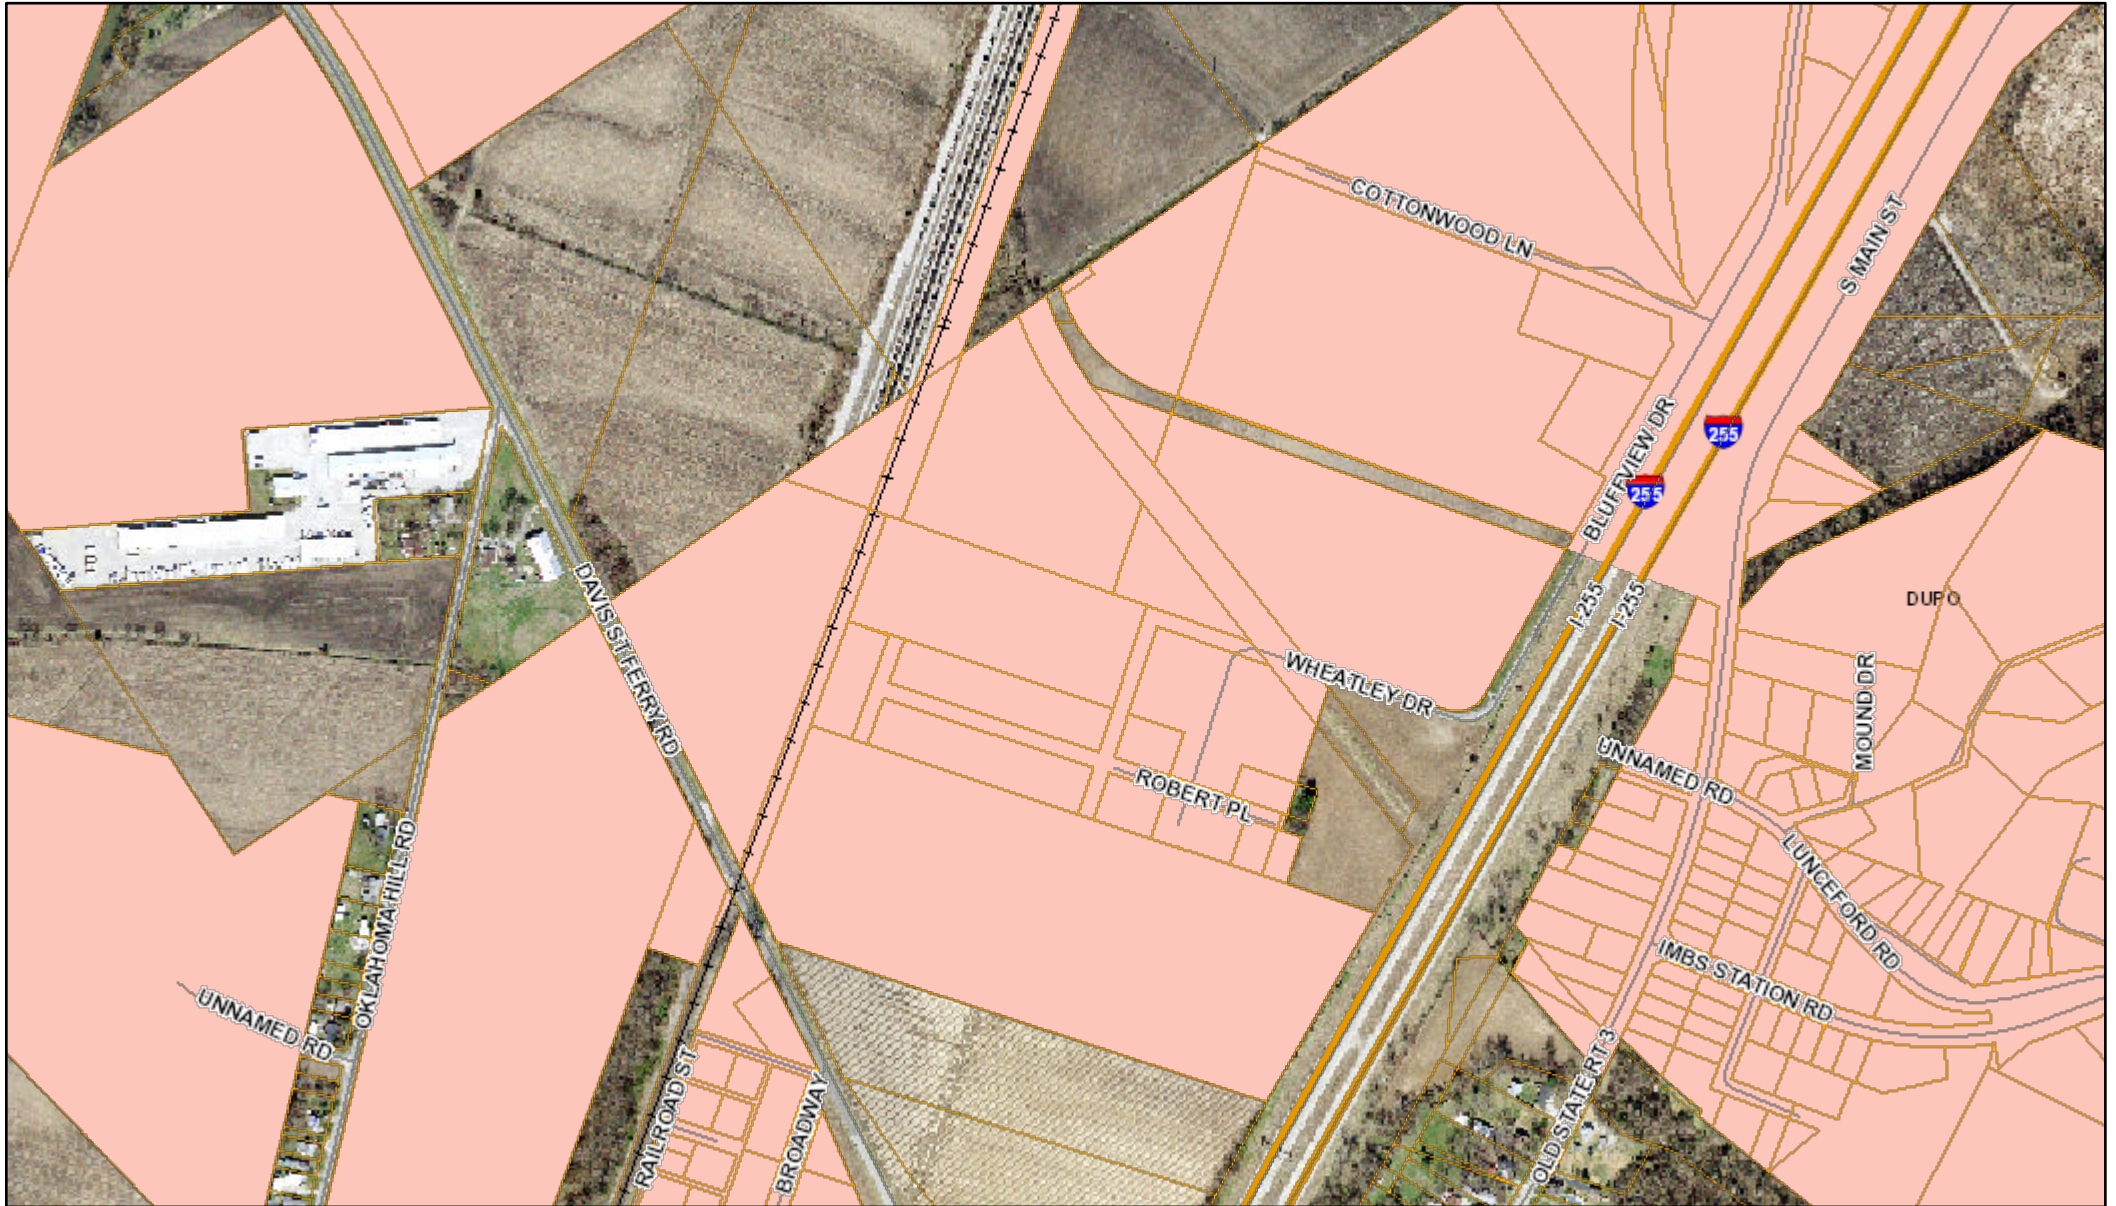

St Clair County Parcel Map

12/17/2018, 2:17:35 PM

Major Highways

20

30

MidAmerica Flight Line

— Scott Flight Line

+ Railroads

Municipalities

ALORTON

BELLEVILLE

BROOKLYN

CAHOKIA

1:9,028
0 0.05 0.1 0.2 mi

0 0.07 0.15 0.3 km

Esri, HERE, Garmin, © OpenStreetMap contributors, and the GIS user community