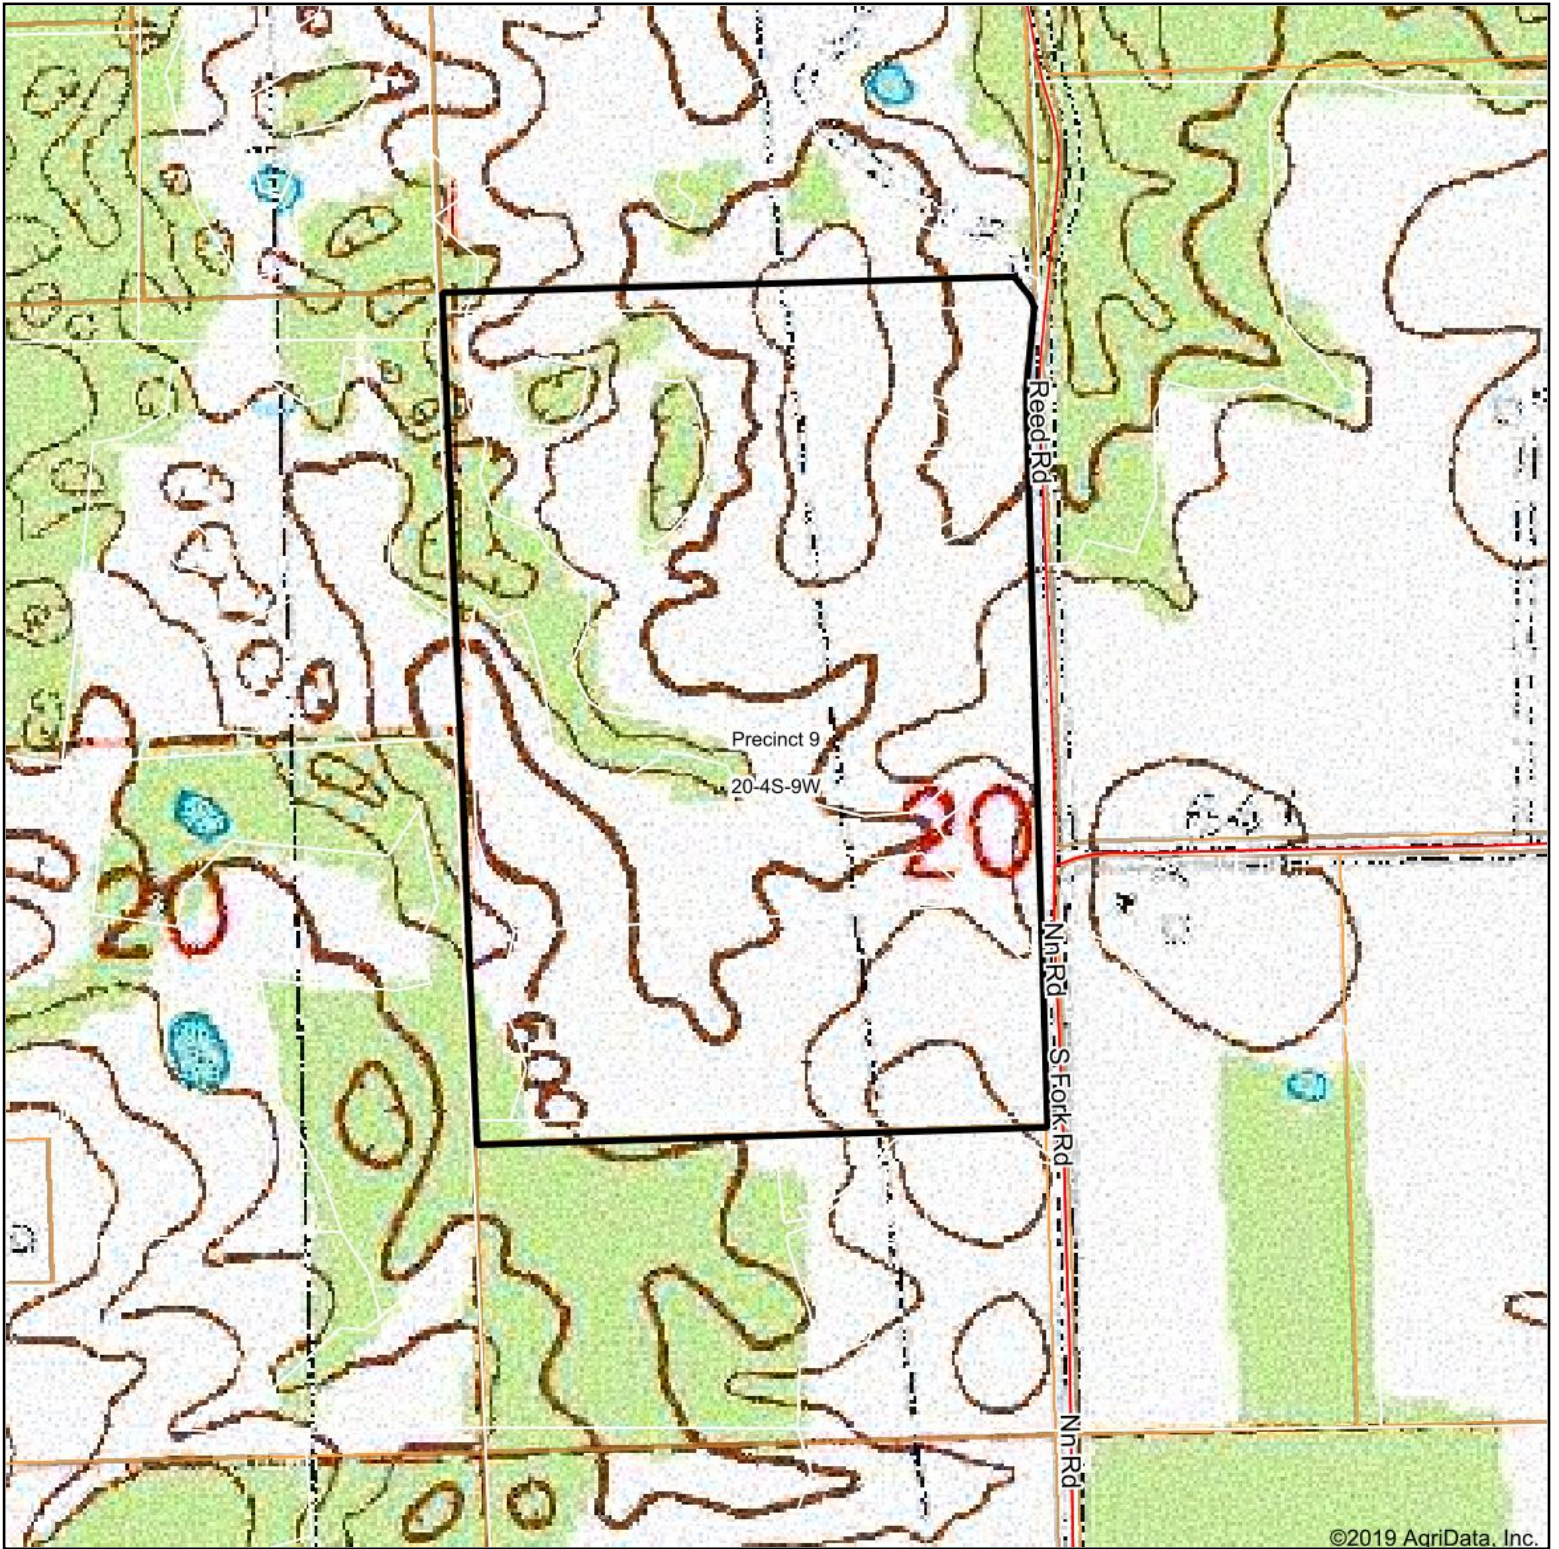

Topography Map

©2019 AgriData, Inc.

map center: 38° 10' 23.7, -90° 7' 16.58

20-4S-9W
Monroe County
Illinois

3/8/2019