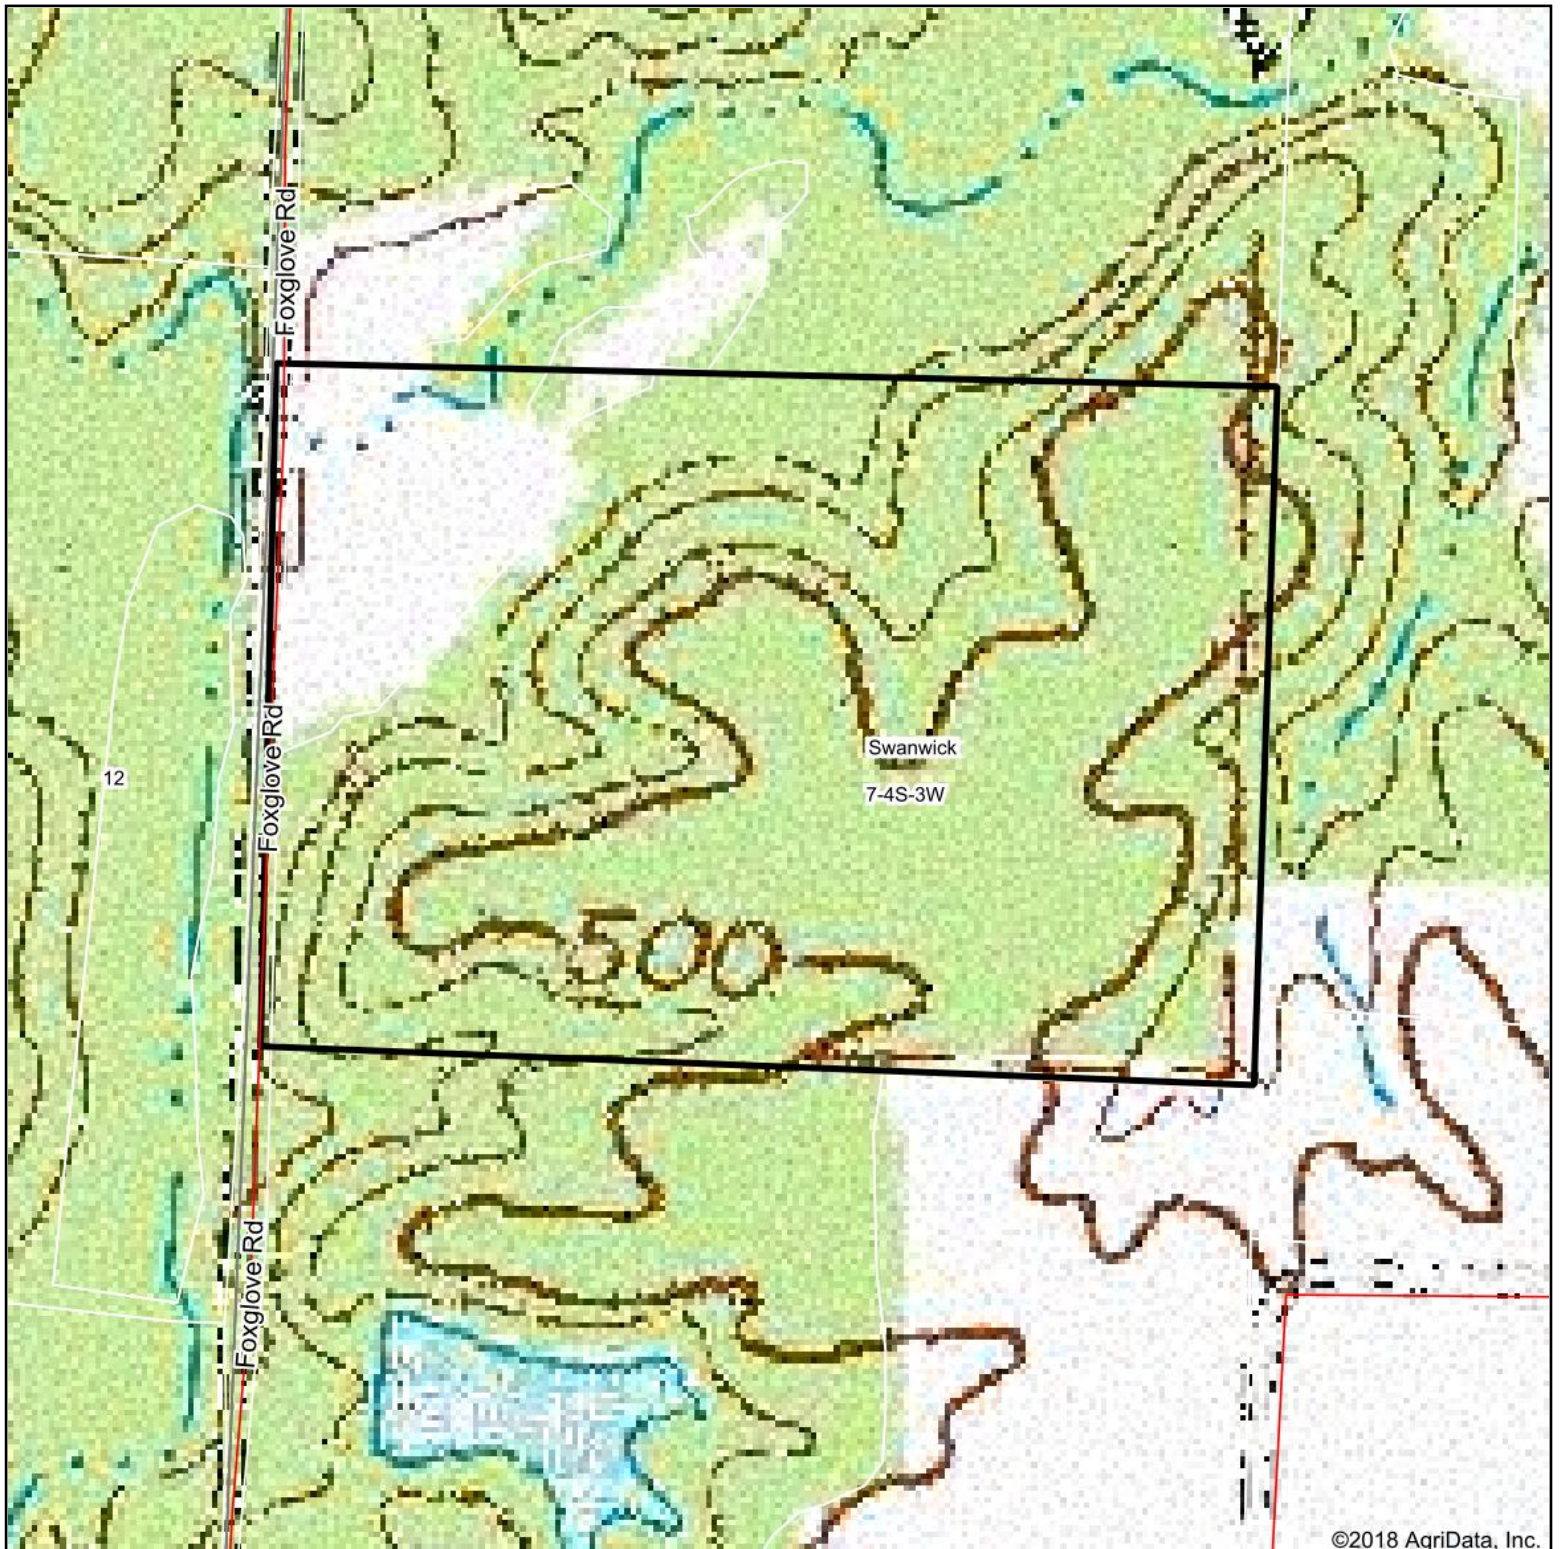

Topography Map

©2018 AgriData, Inc.

map center: 38° 11' 47.86, -89° 28' 38.36

Maps Provided By:
surety
CUSTOMIZED ONLINE MAPPING
© AgriData, Inc. 2018 www.AgriDataInc.com

7-4S-3W
Perry County
Illinois

2/8/2018