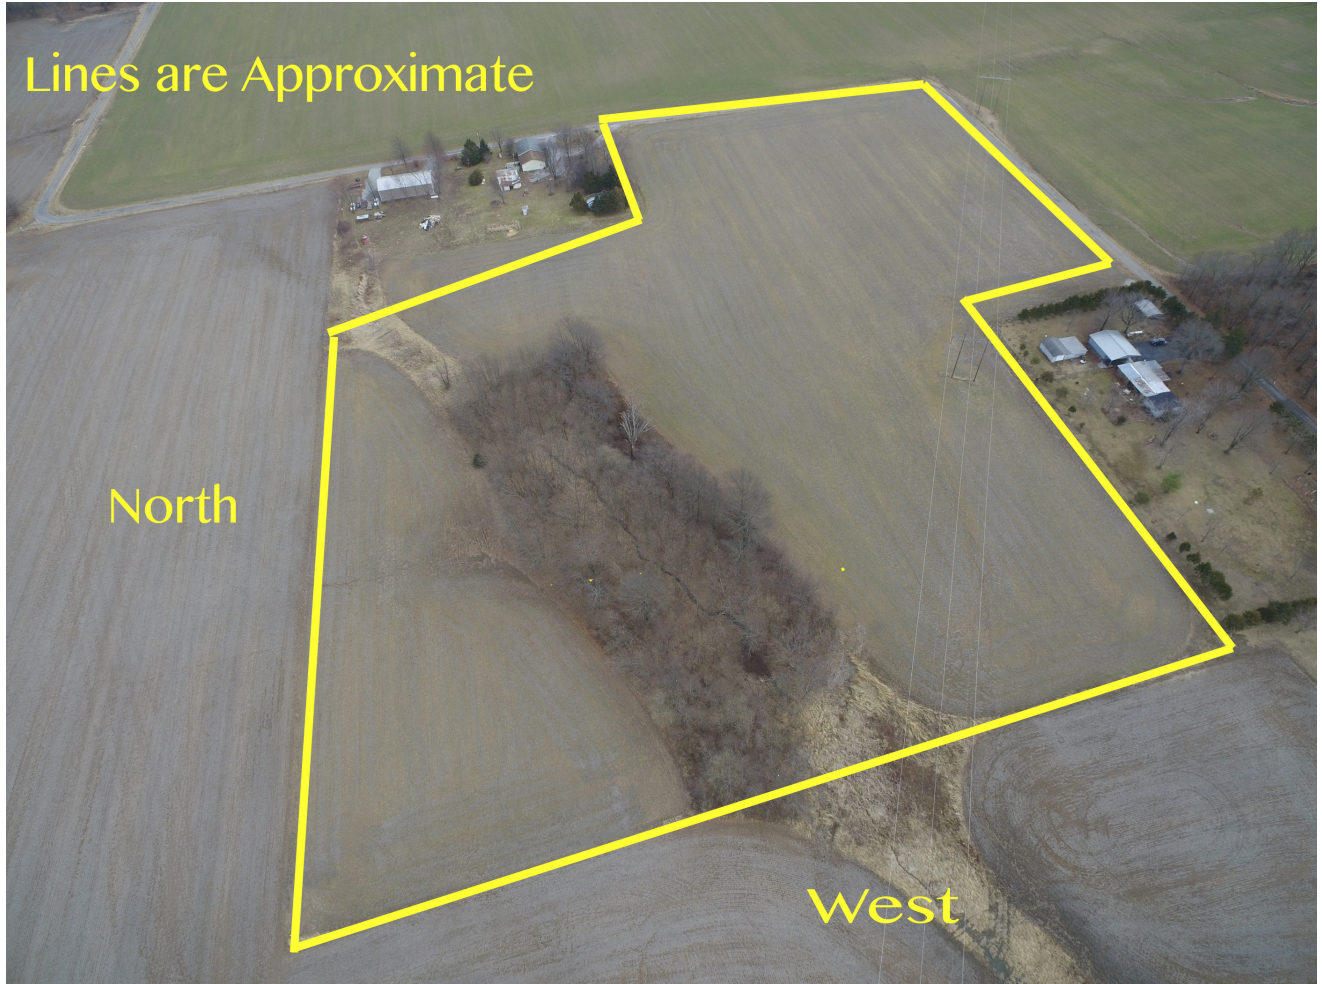

For Sale

15.55 ac in Perry Co

XXX GOLDENROD RD COULTERVILLE, IL 62237

propertypeddler.com

PROPERTY DETAILS:

This 15+- surveyed acre property in Perry County has 14 tillable acres with a P.I. of 102.3, and the balance is small trees. Available, Washington County water and within the Pinckneyville School District. Taxes in 2017 were \$88.88. Parcel is part of 1-44-0100-121