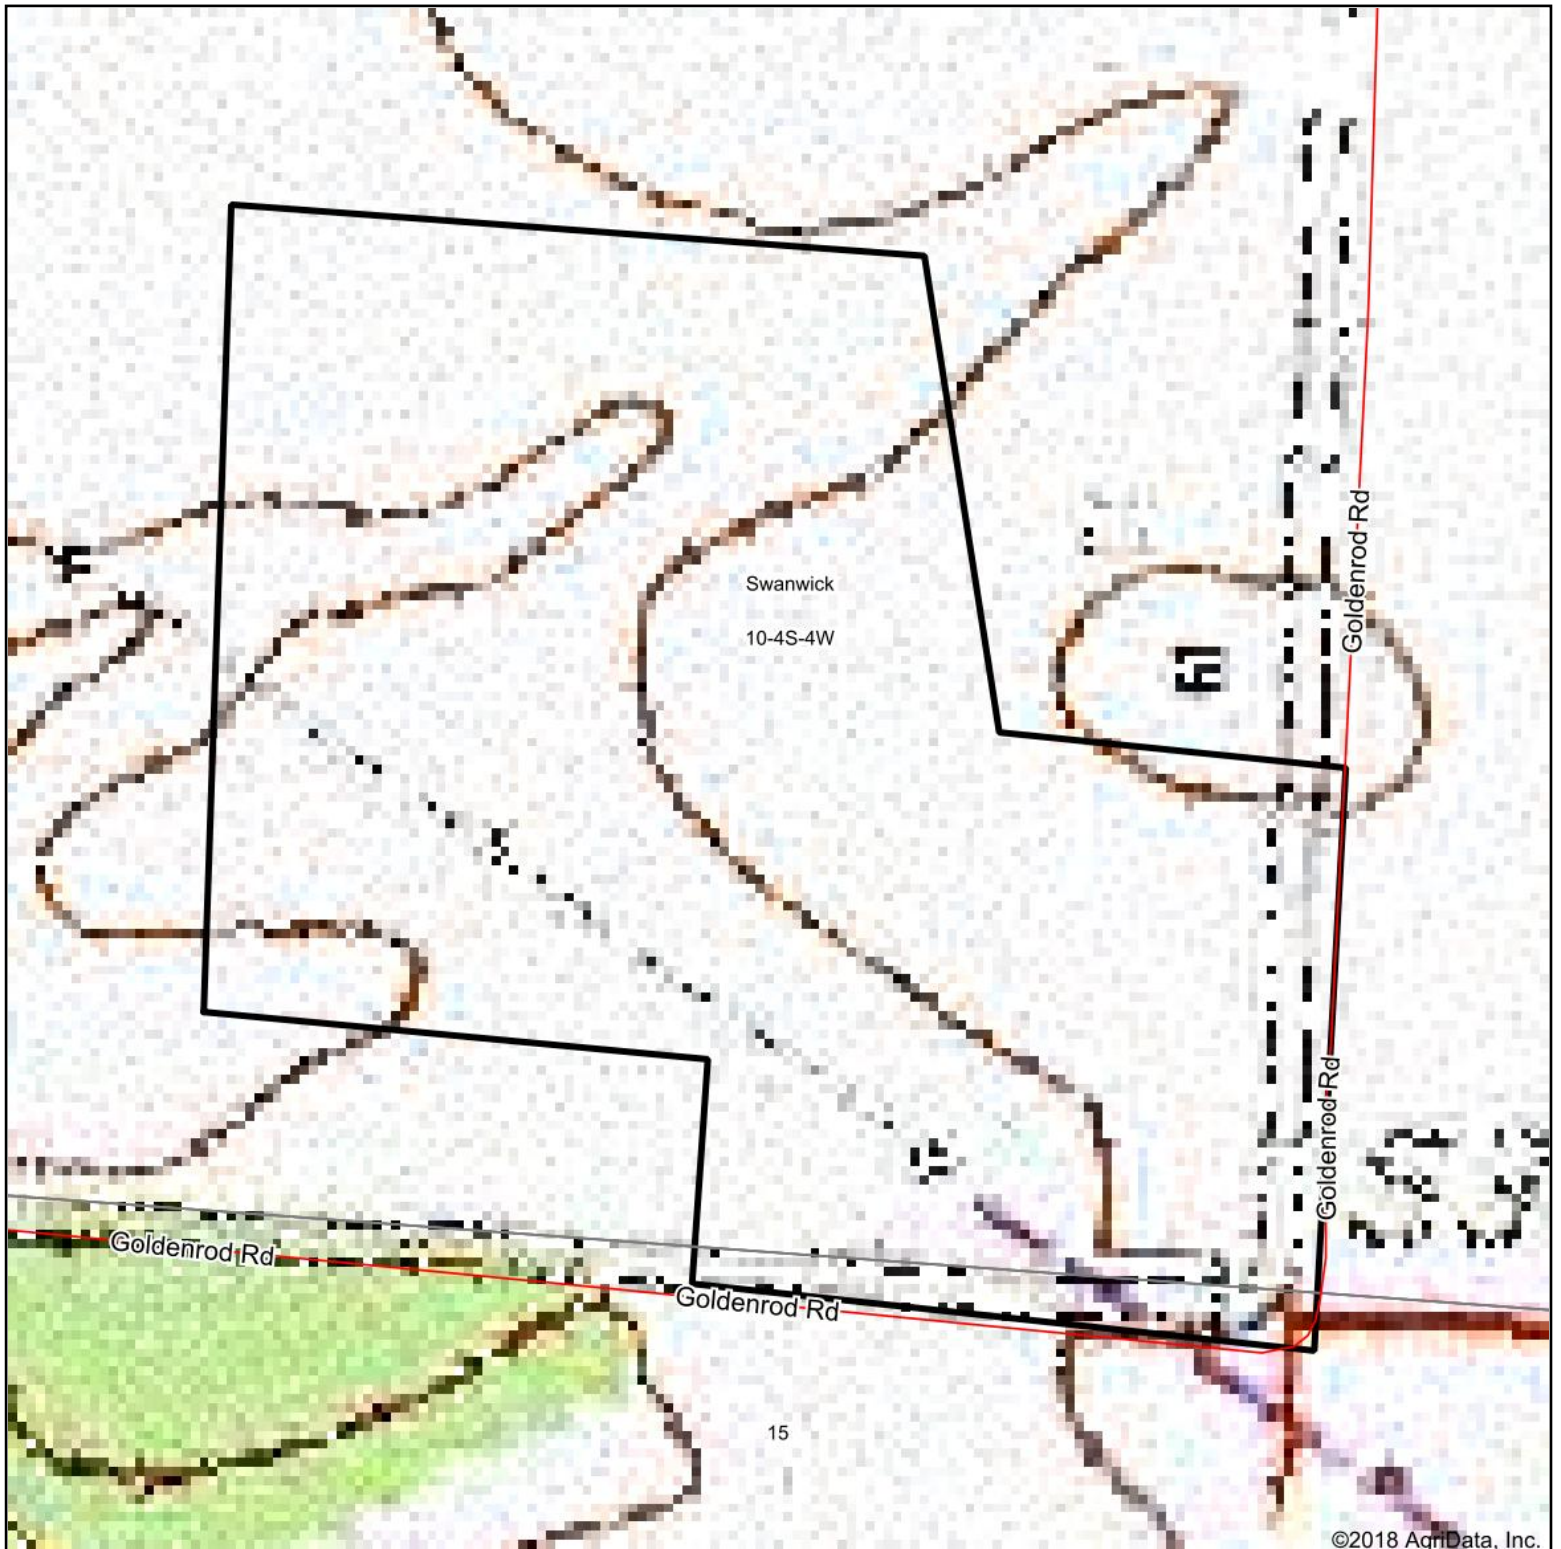

# Topography Map

©2018 AgriData, Inc.

map center: 38° 11' 25.54, -89° 31' 24.14

**10-4S-4W**  
**Perry County**  
**Illinois**

2/19/2018