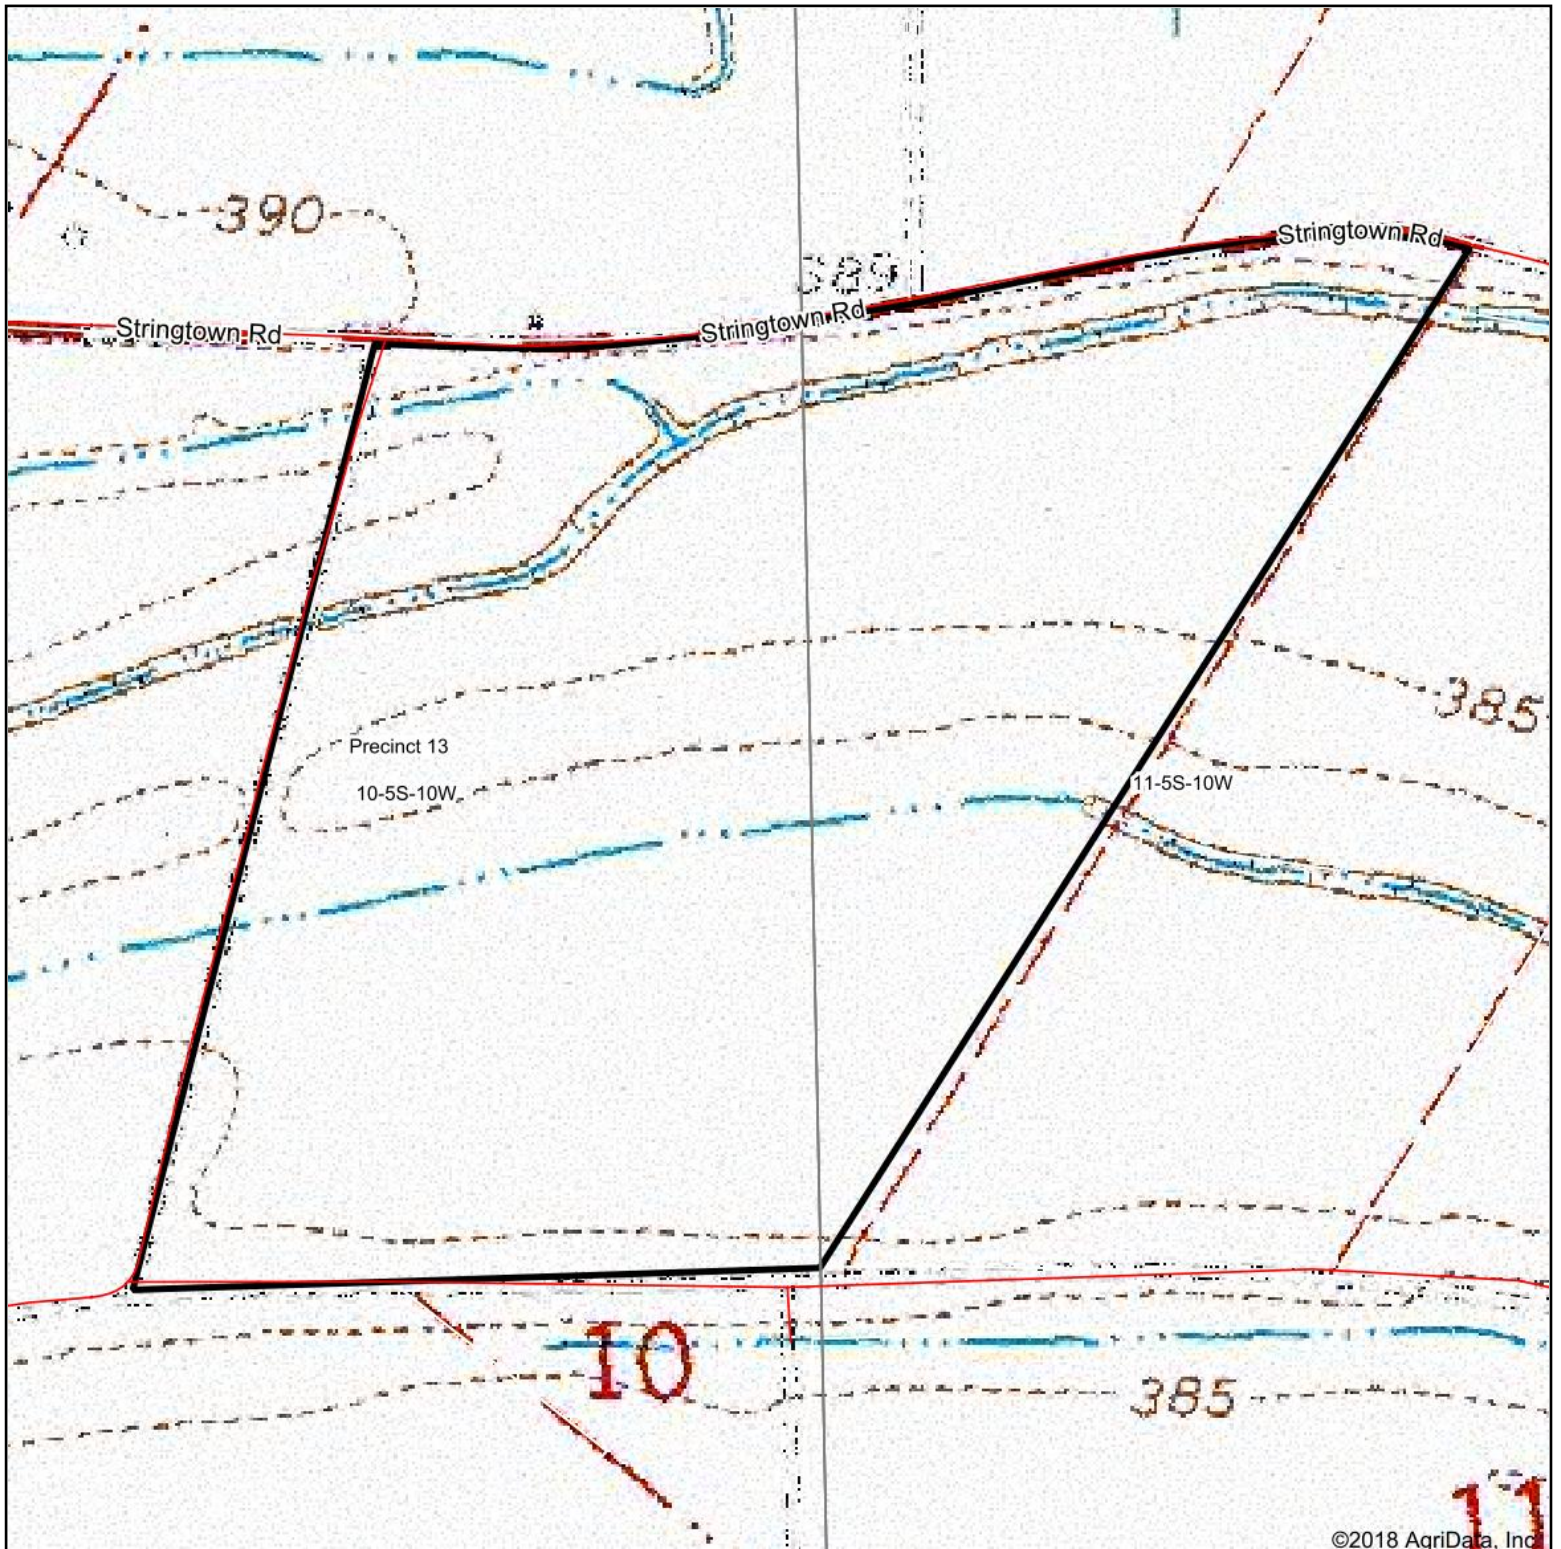

# Topography Map

©2018 AgriData, Inc.

map center: 38° 6' 54.84, -90° 11' 0.51

**10-5S-10W**  
**Monroe County**  
**Illinois**

Maps Provided By:  
 **surety**  
CUSTOMIZED ONLINE MAPPING  
© AgriData, Inc. 2018 [www.AgriDataInc.com](http://www.AgriDataInc.com)