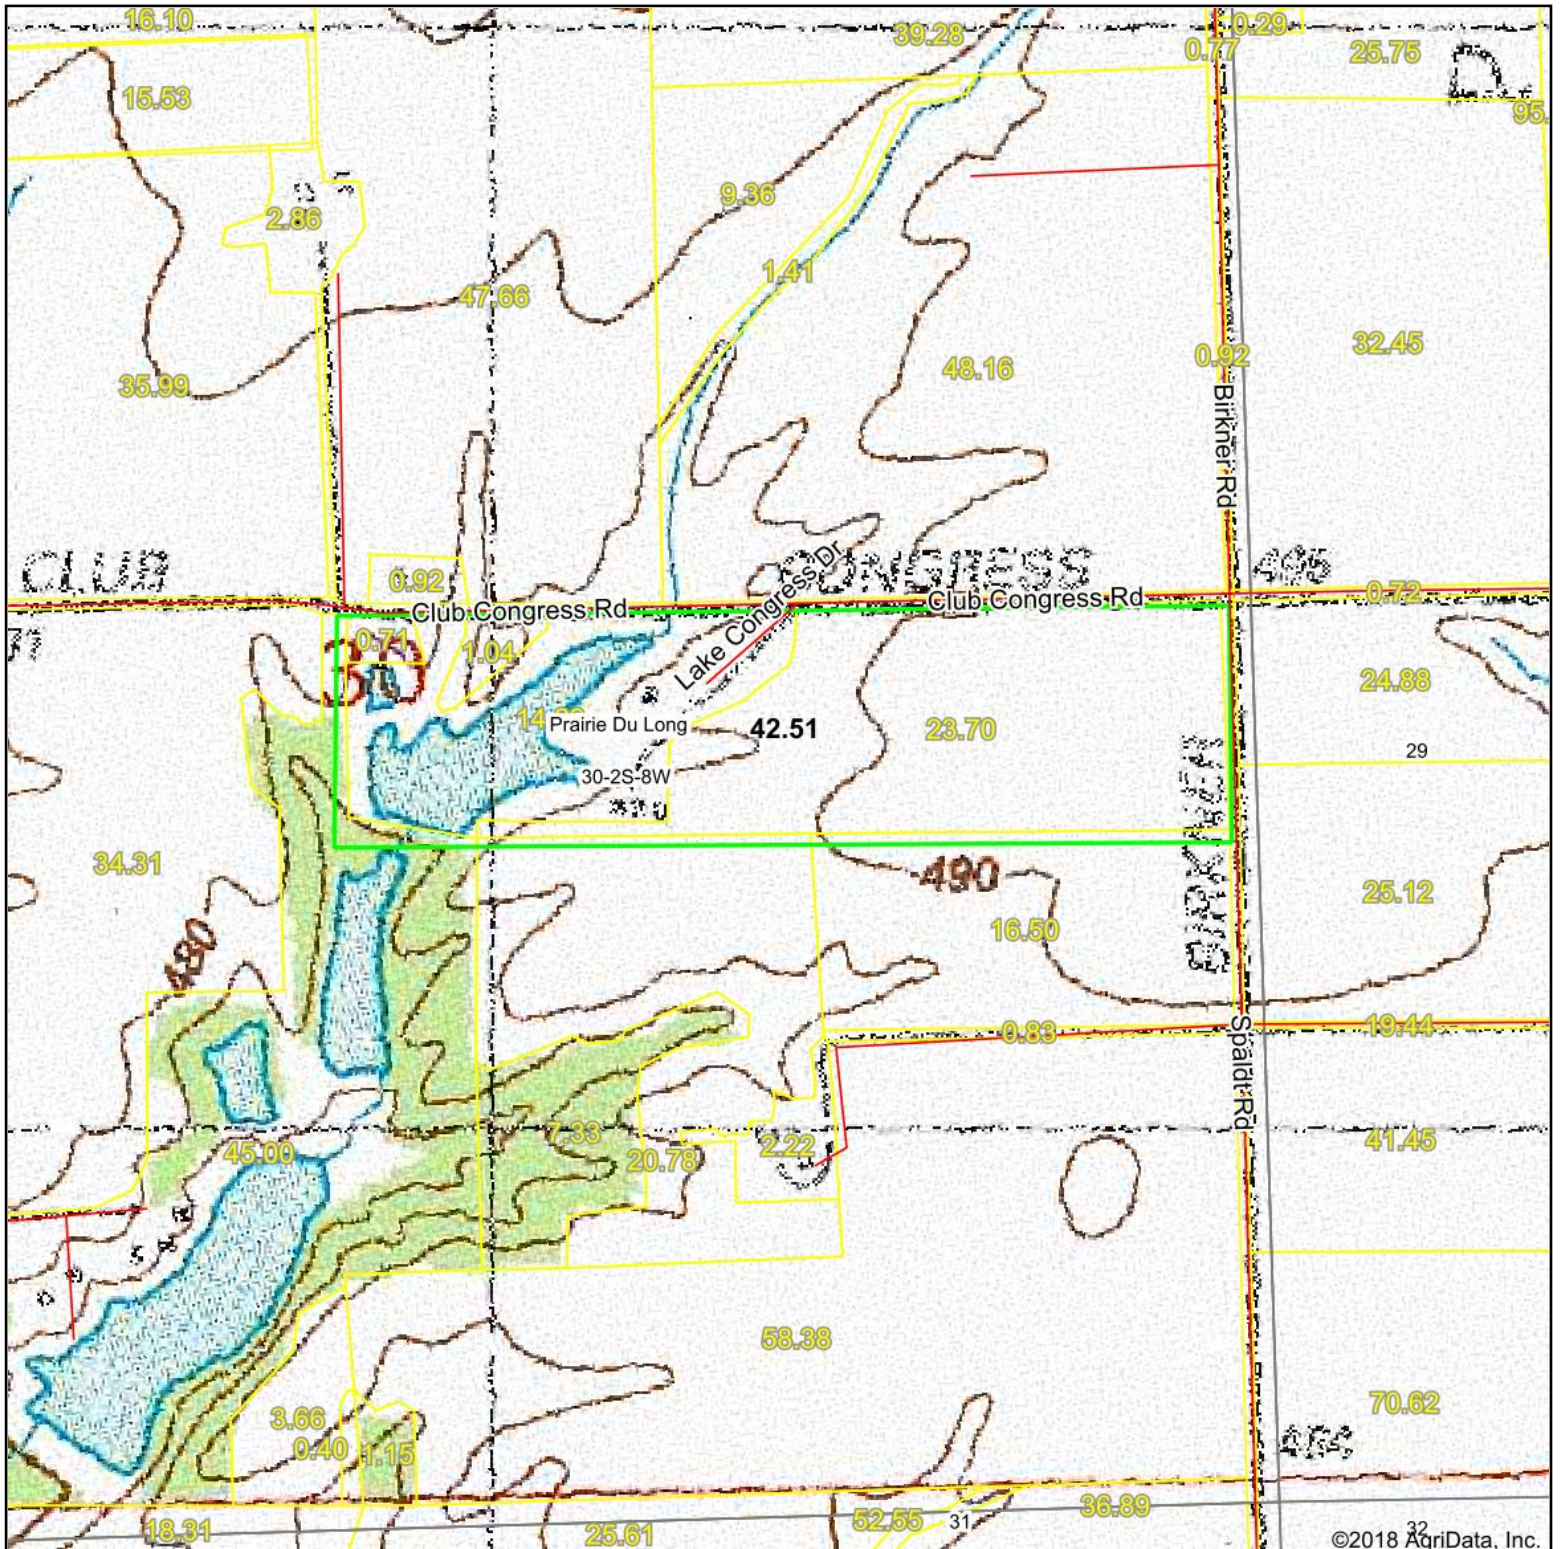

Topography Map

©2018 AgriData, Inc.

map center: 38° 19' 44.73, -90° 1' 22.12

30-2S-8W
St Clair County
Illinois

5/22/2018

Maps Provided By:
surety
 CUSTOMIZED ONLINE MAPPING
 © AgriData, Inc. 2018 www.AgriDataInc.com