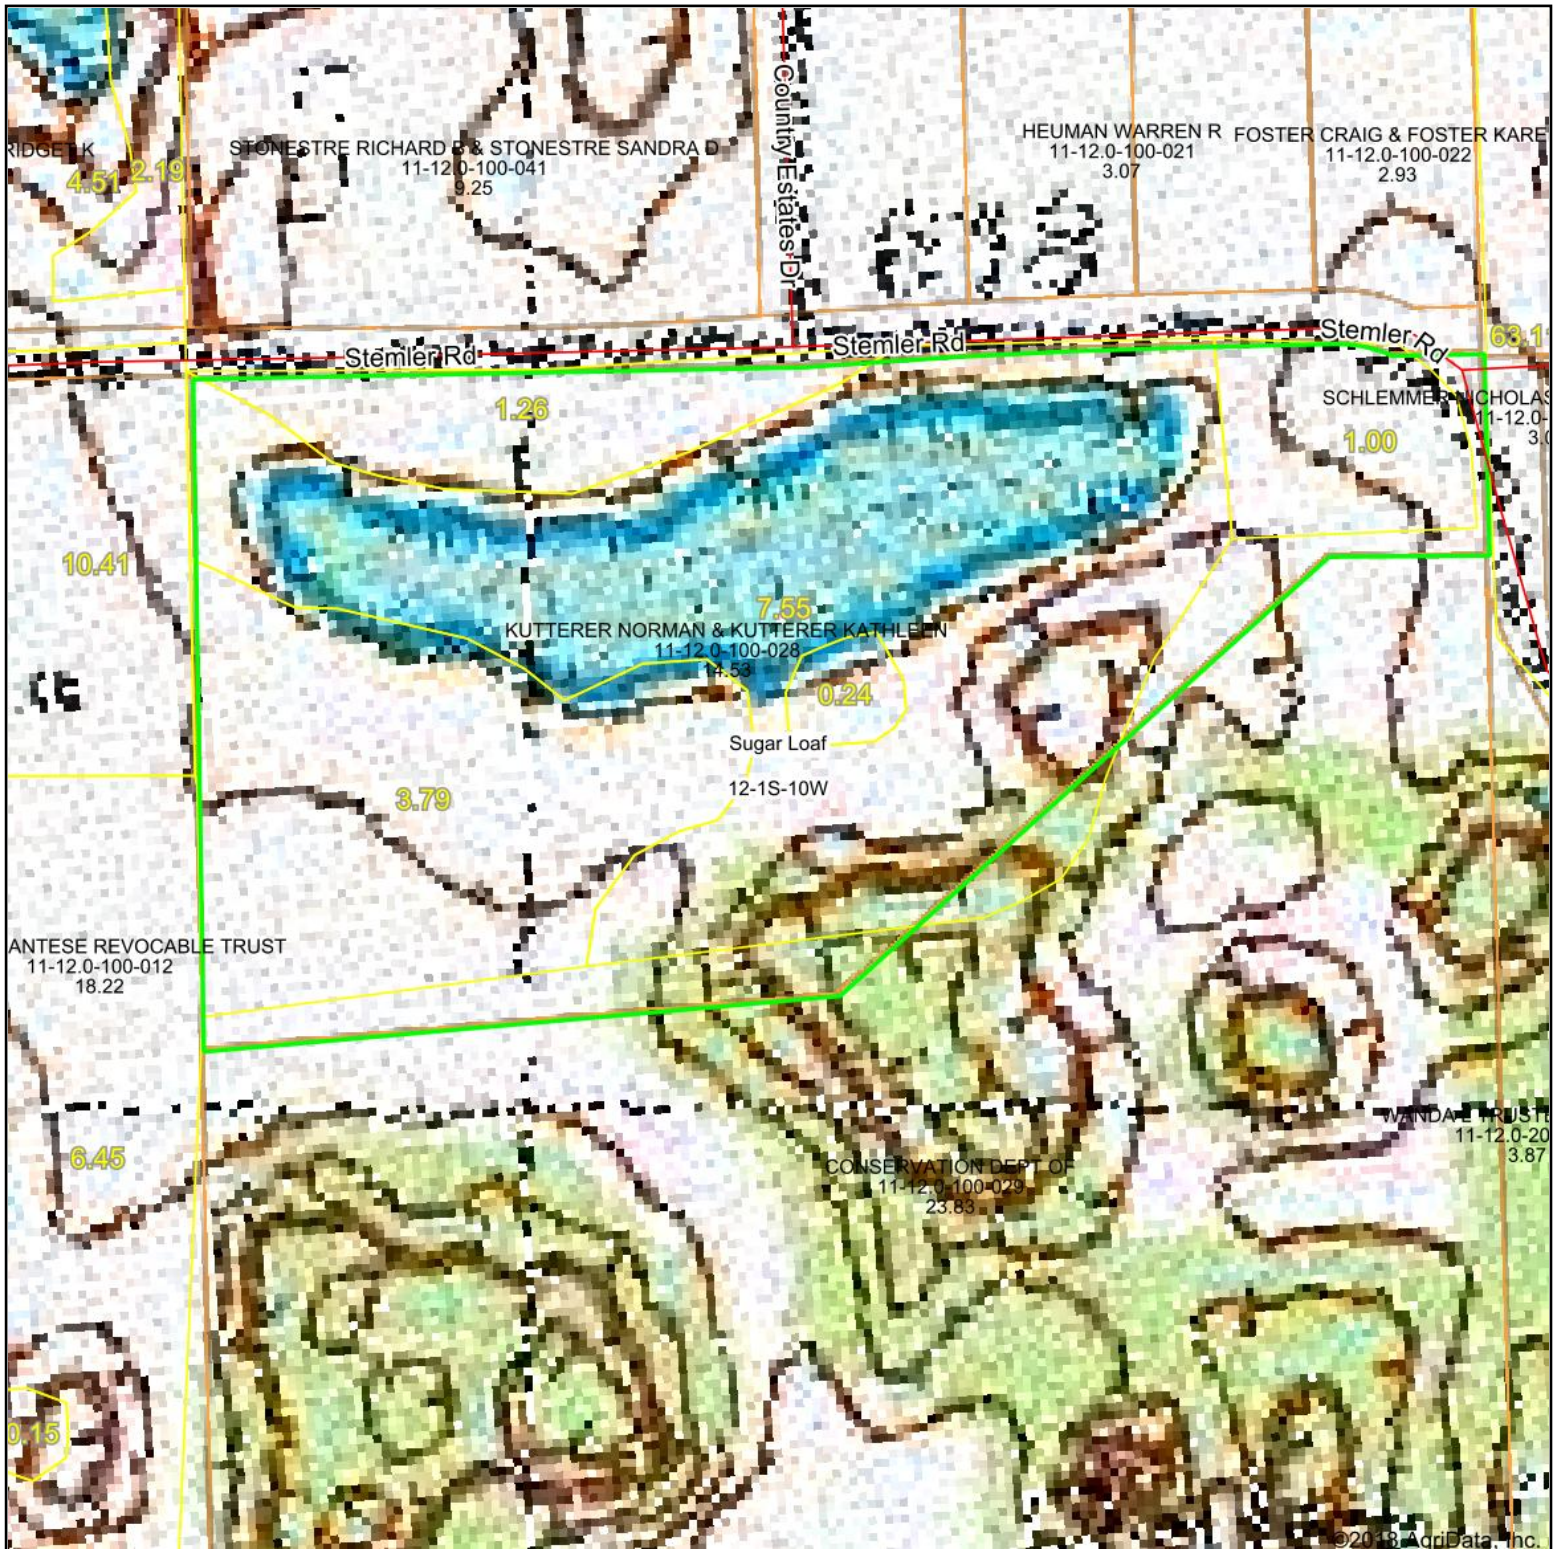

Topography Map

©2018, AgriData, Inc.

map center: 38° 27' 56.03, -90° 9' 24.55

12-1S-10W
St Clair County
Illinois

7/23/2018

Maps Provided By:
surety
 CUSTOMIZED ONLINE MAPPING
 © AgriData, Inc. 2018 www.AgridataInc.com