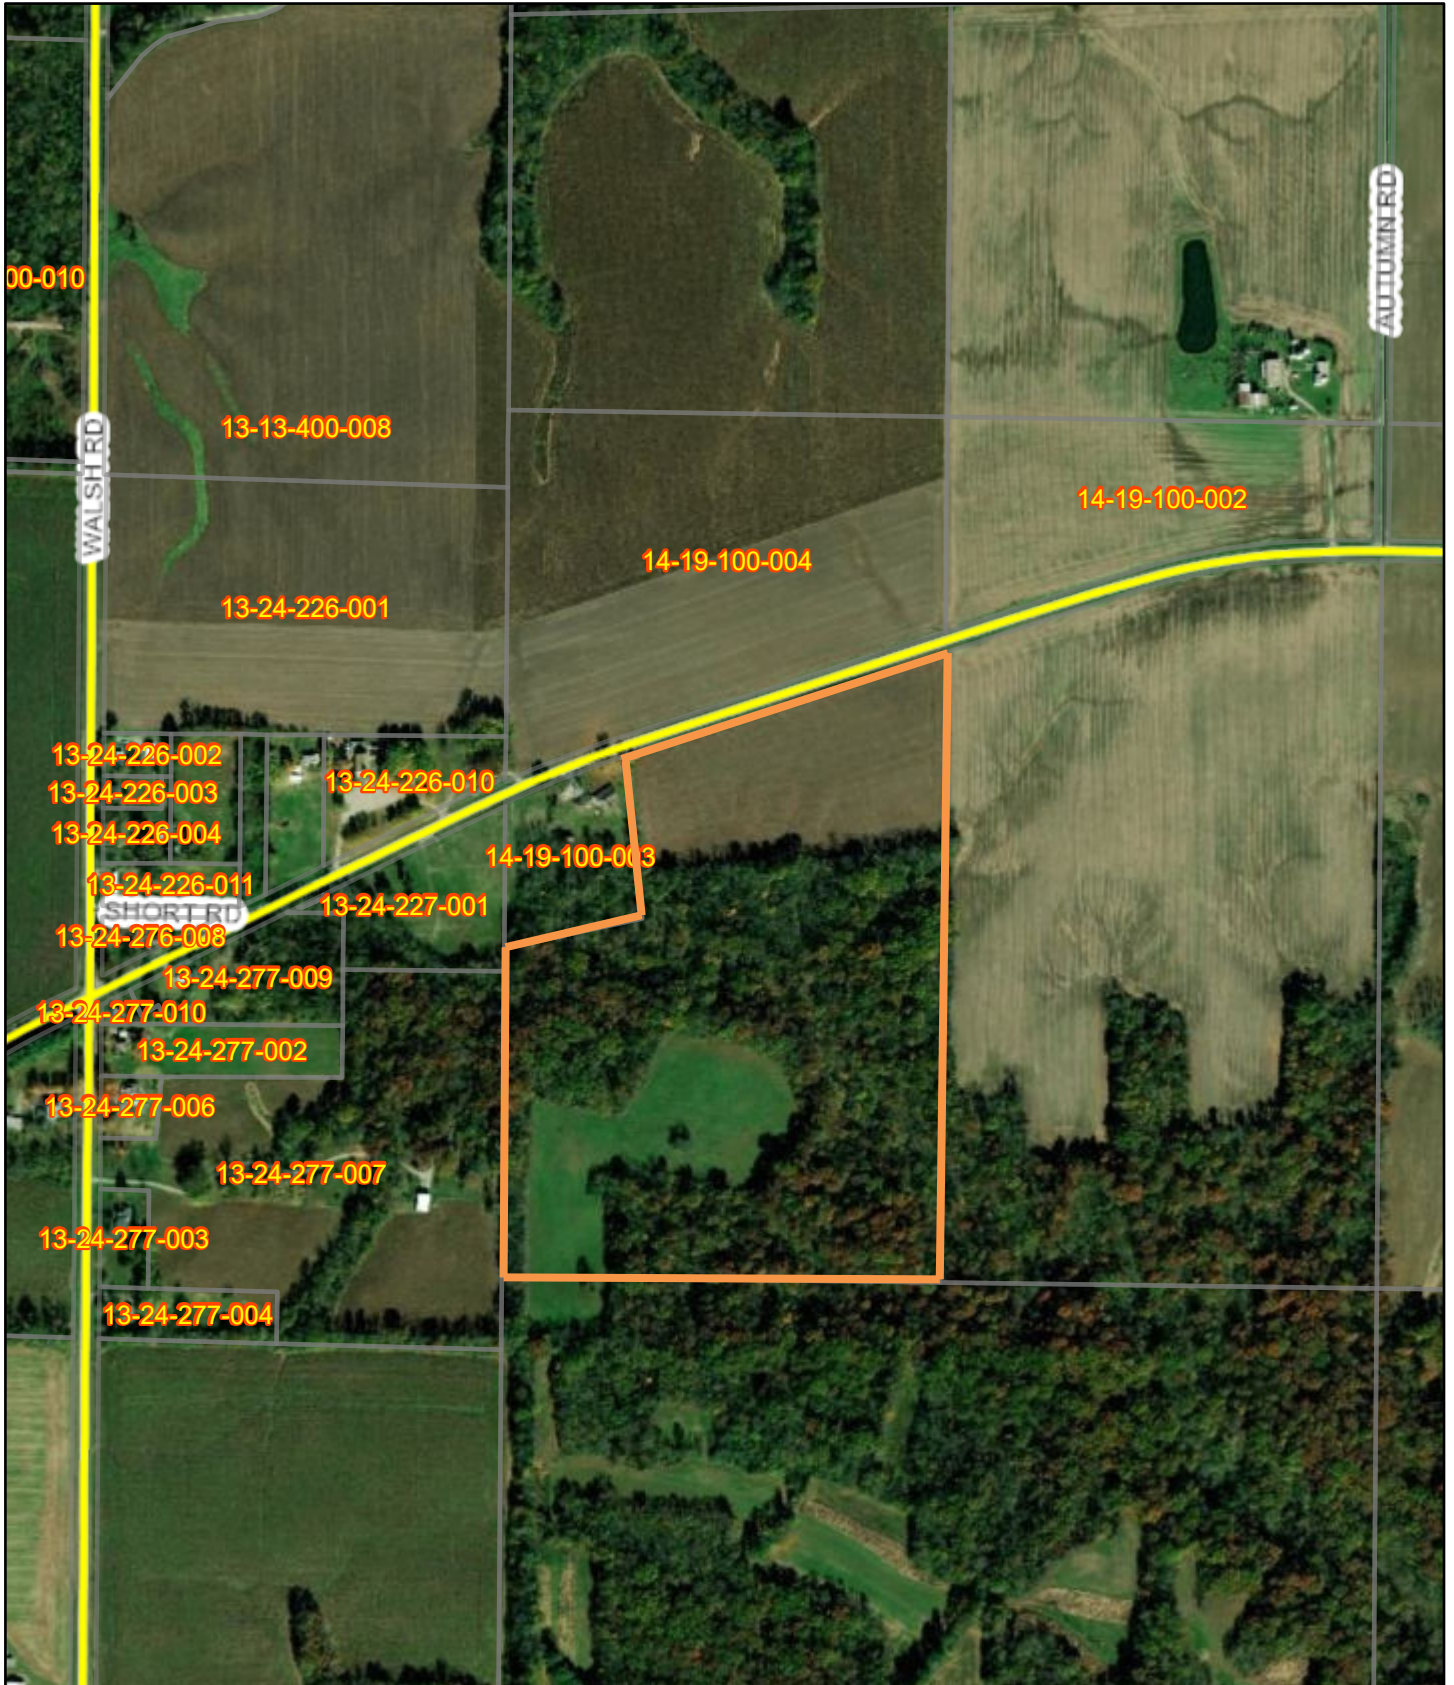

Parcel Data

6/17/2019, 10:23:20 AM

 Tax Parcels

Alt-PIN Map #

1:9,028

Source: Esri, DigitalGlobe, GeoEye, Earthstar Geographics, CNES/Airbus DS, USDA, USGS, AeroGRID, IGN, and the GIS User Community, Sources: Esri, HERE, Garmin, Intermap, increment P Corp., GEBCO, USGS, FAO, NPS, NRCAN, GeoBase, IGN, Kadaster NL, Ordnance Survey, Esri Japan,

Randolph County, Illinois
©Copyright 2015, Randolph County, IL