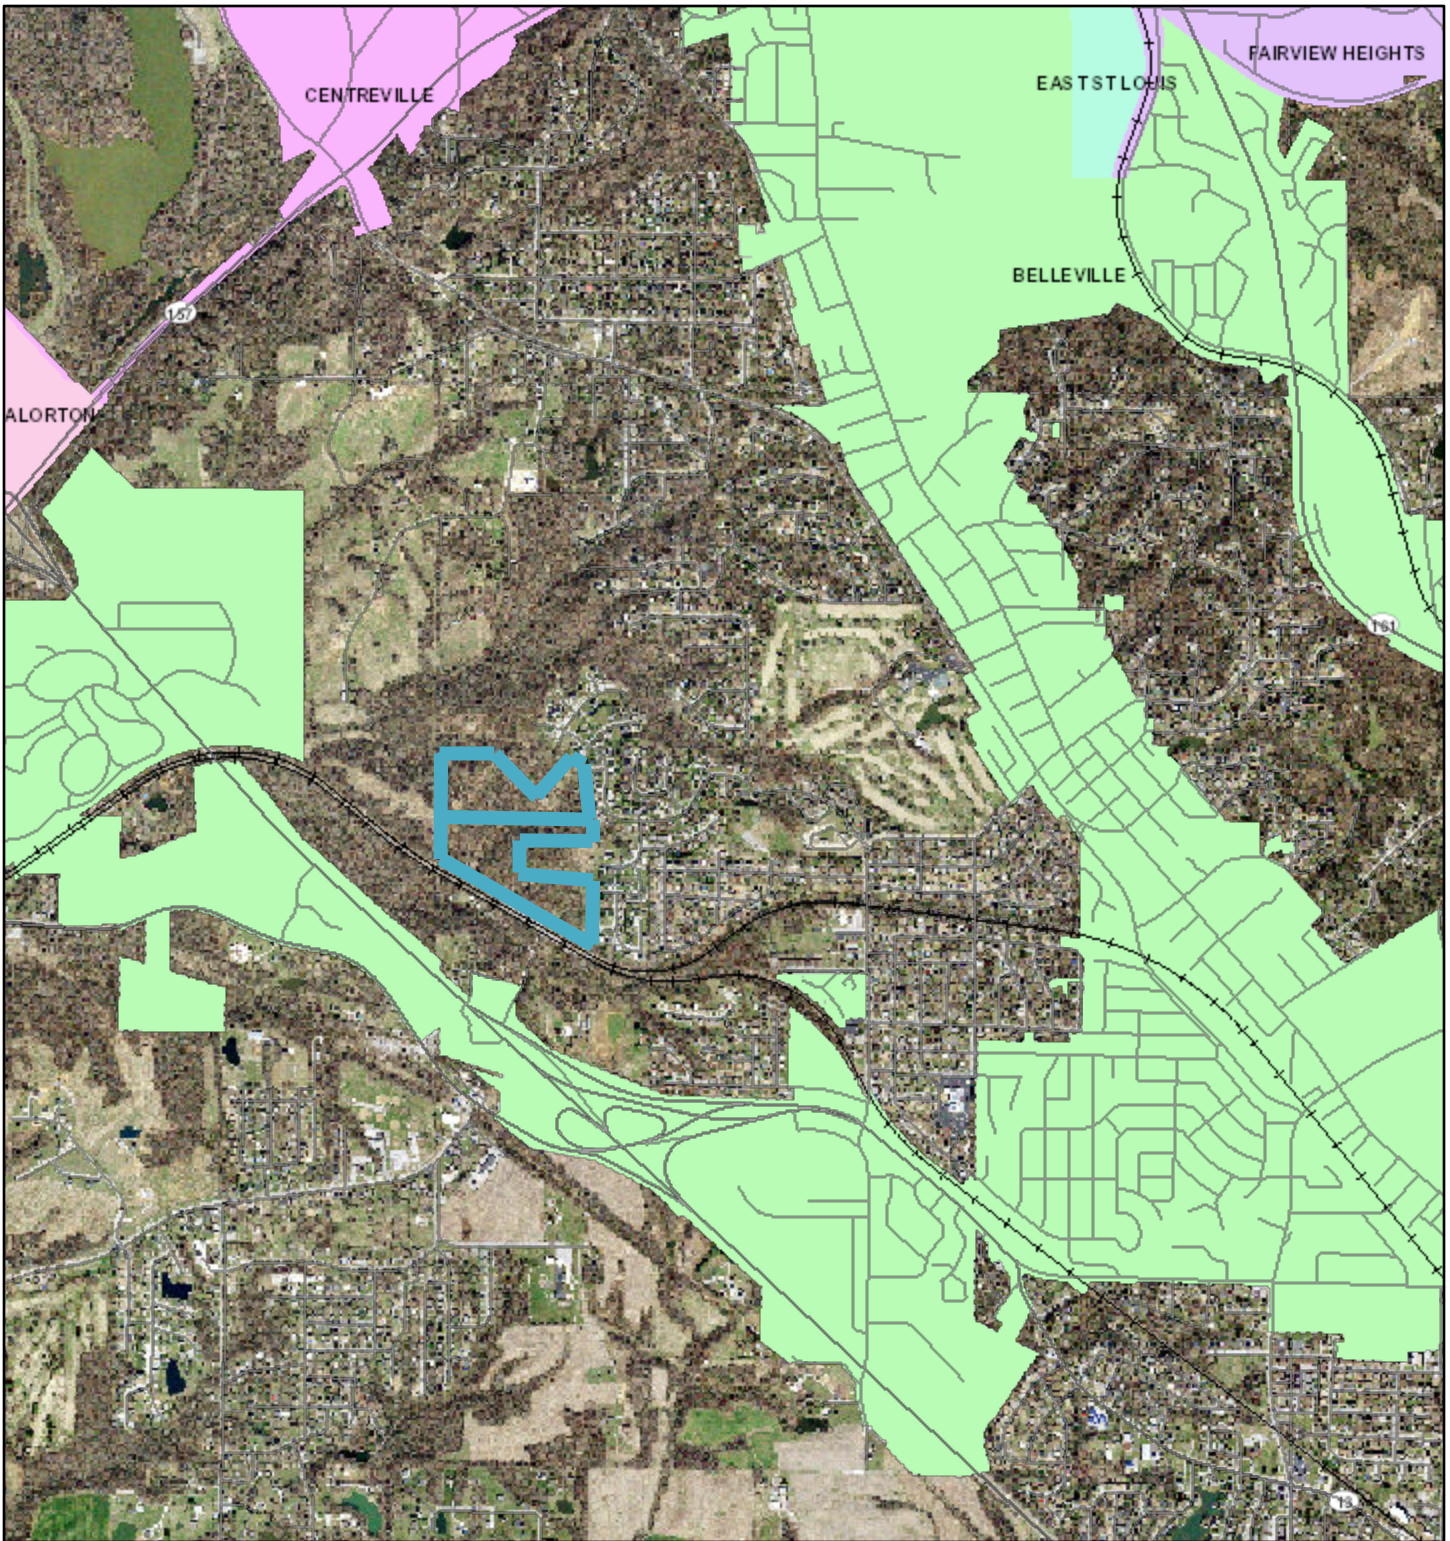

St Clair County Parcel Map

11/11/2019, 3:16:08 PM

- | | | |
|------------------------|----------------|-----------------|
| Major Highways | Municipalities | CENTREVILLE |
| 20 | ALORTON | COLLINSVILLE |
| 30 | BELLEVILLE | COLUMBIA |
| MidAmerica Flight Line | BROOKLYN | DUPO |
| Scott Flight Line | CAHOKIA | EAST CARONDELET |
| Railroads | CASEYVILLE | |

Esri, HERE, Garmin, (c) OpenStreetMap contributors, and the GIS user community