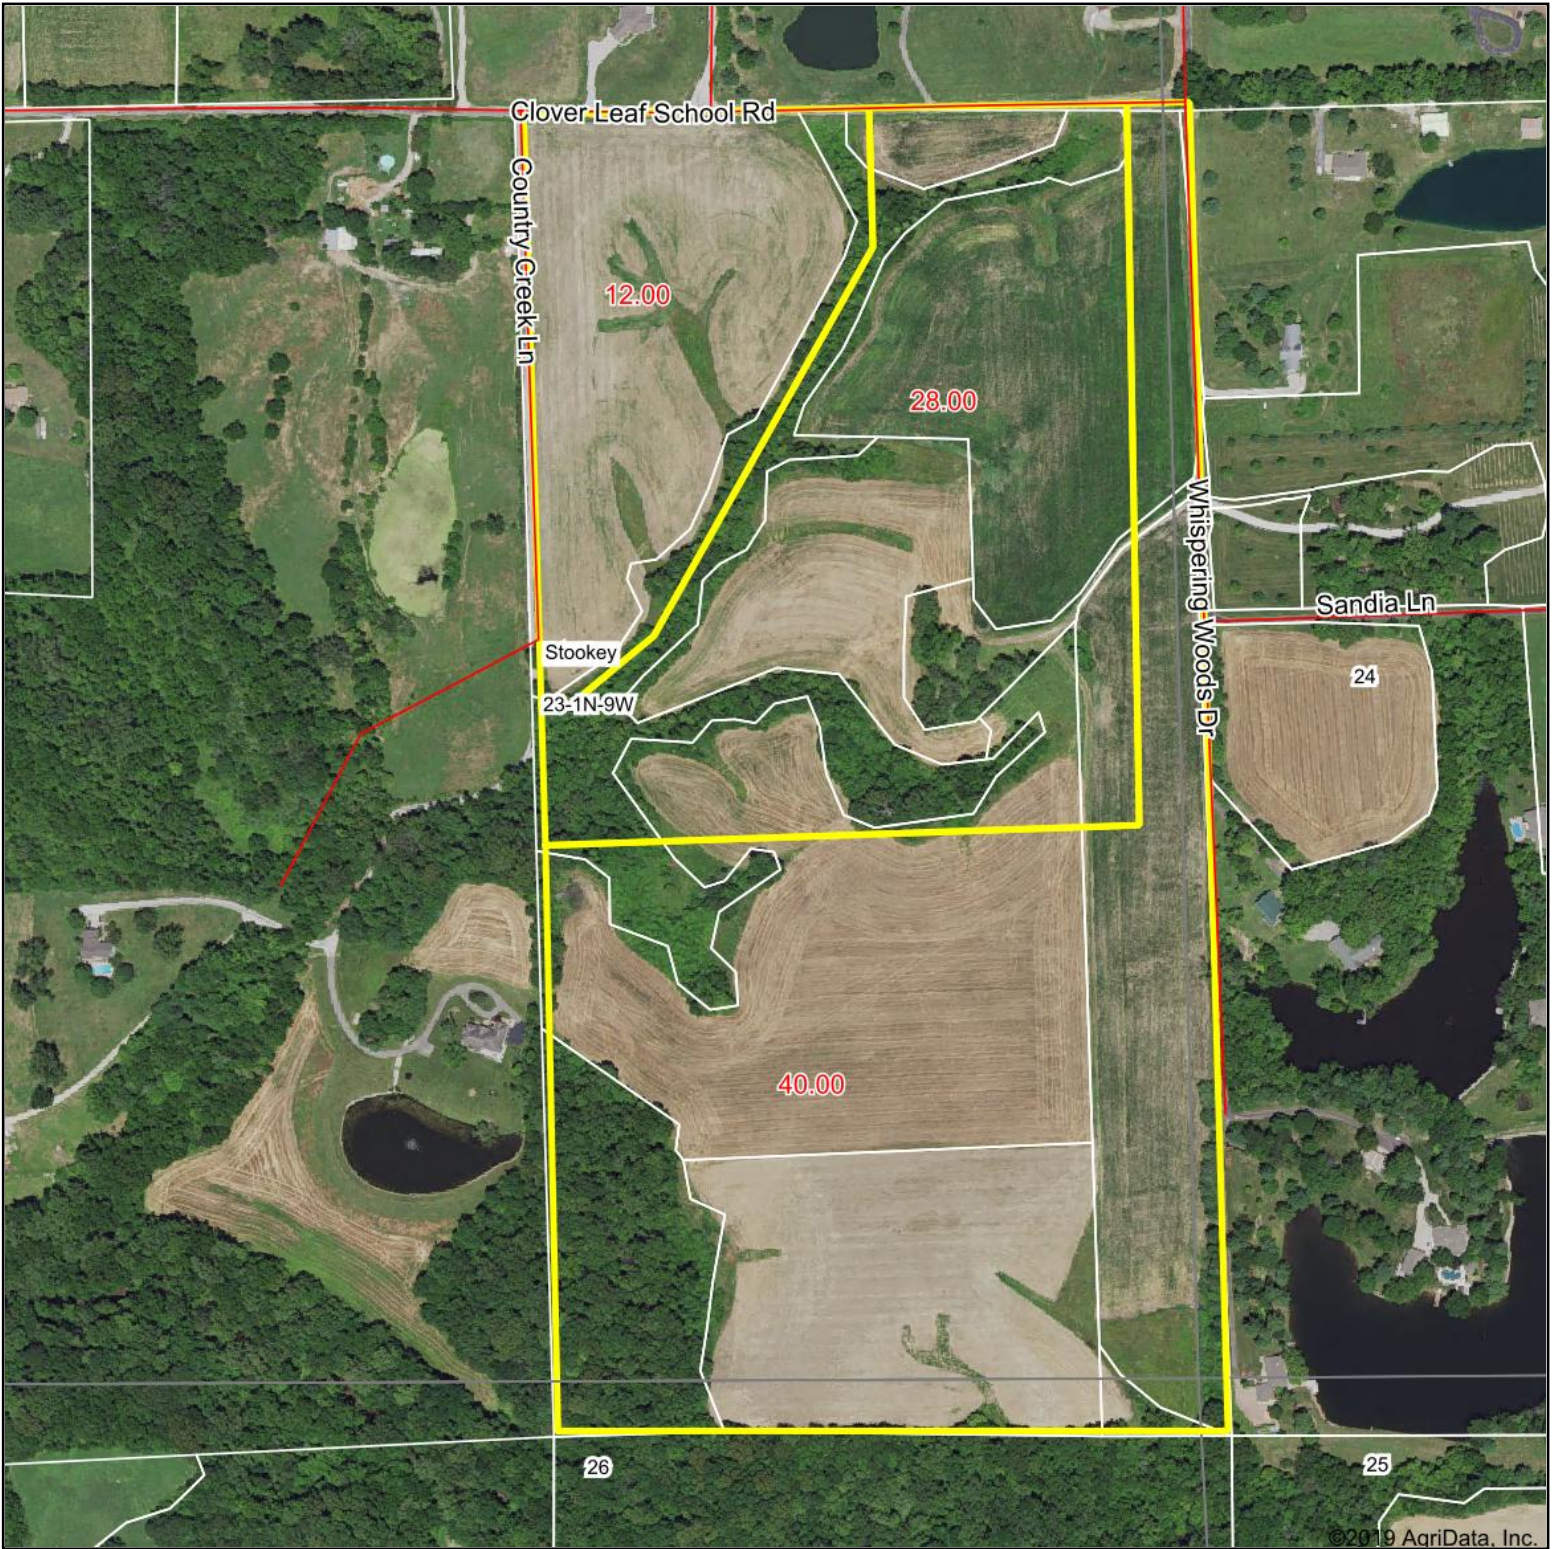

# Aerial Map

Map Center: 38° 31' 0.97, -90° 3' 27

**23-1N-9W**  
**St Clair County**  
**Illinois**

Maps Provided By:  
**surety**  
CUSTOMIZED ONLINE MAPPING  
© AgriData, Inc. 2019 www.AgriDataInc.com

10/15/2019