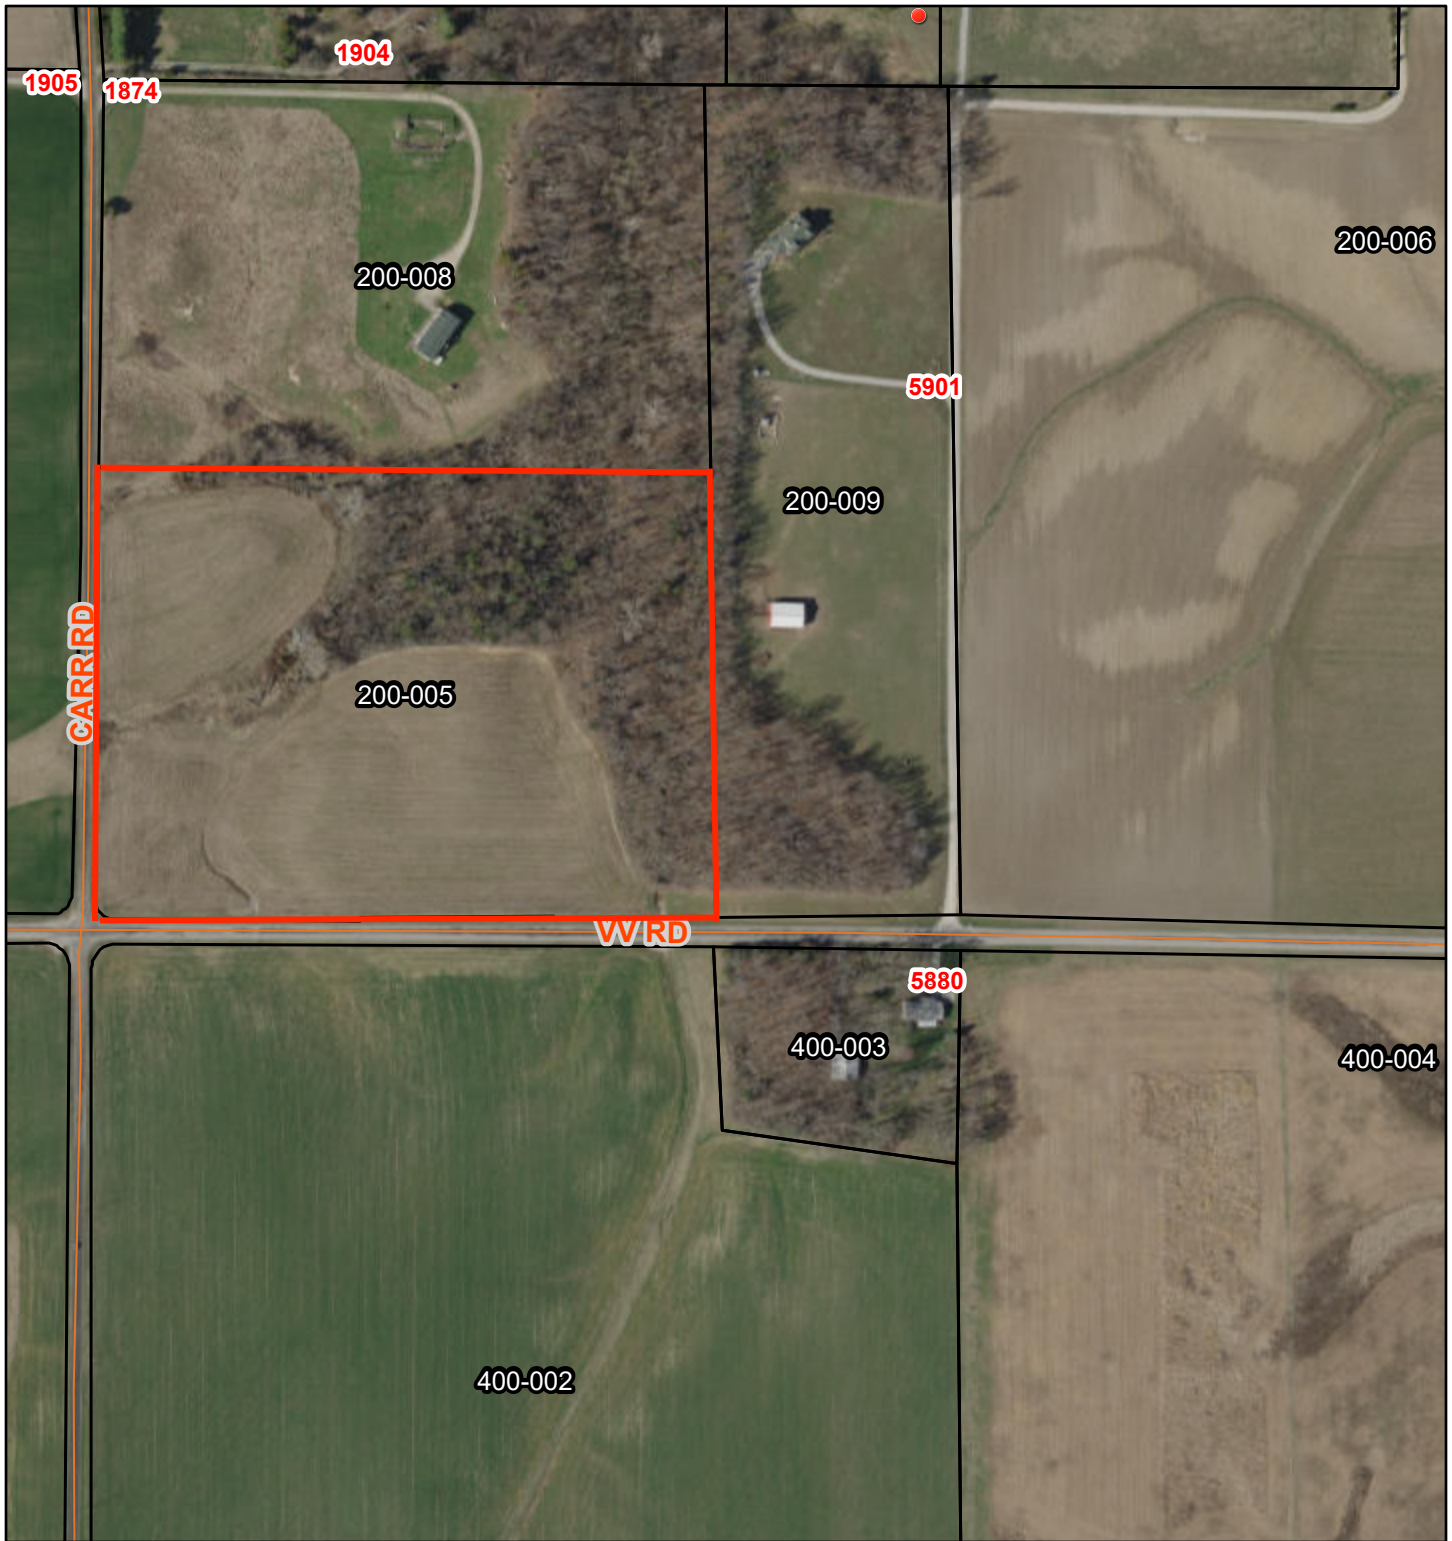

# 16ac VV Rd Koch

2/11/2020, 9:37:47 AM

- Road
- Address Points
- ▭ Parcels

Source: Esri, DigitalGlobe, GeoEye, Earthstar Geographics, CNES/Airbus DS, USDA, USGS, AeroGRID, IGN, and the GIS User Community