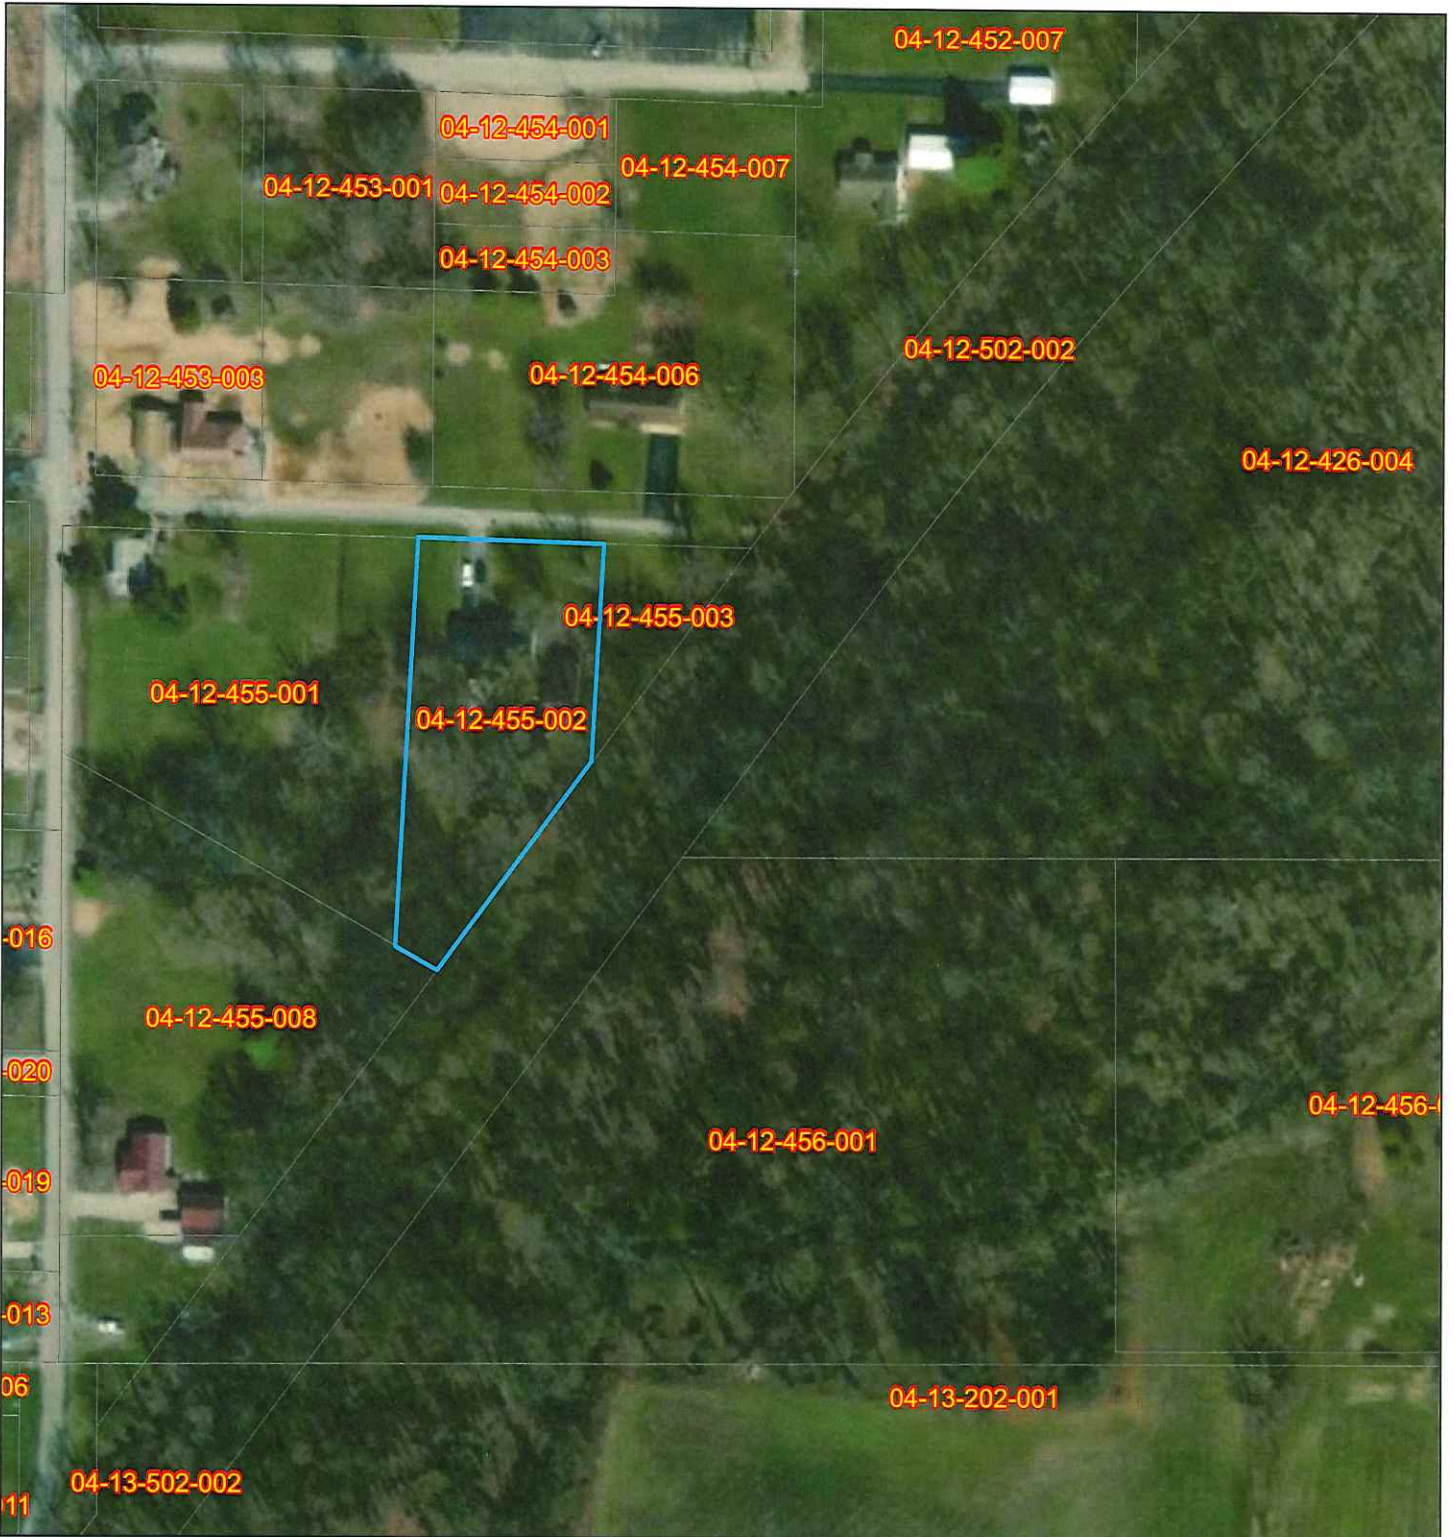

514 E Magnolia

5/4/2020, 8:49:15 AM

 Published Tax Parcels

Map Numbers

CZ *SH*

Source: Esri, DigitalGlobe, GeoEye, Earthstar Geographics, CNES/Airbus DS, USDA, USGS, AeroGRID, IGN, and the GIS User Community, Sources: Esri, HERE, Garmin, Intermap, increment P Corp., GEBCO, USGS, FAO, NPS, NRCAN, GeoBase, IGN, Kadaster NL, Ordnance Survey, Esri Japan,