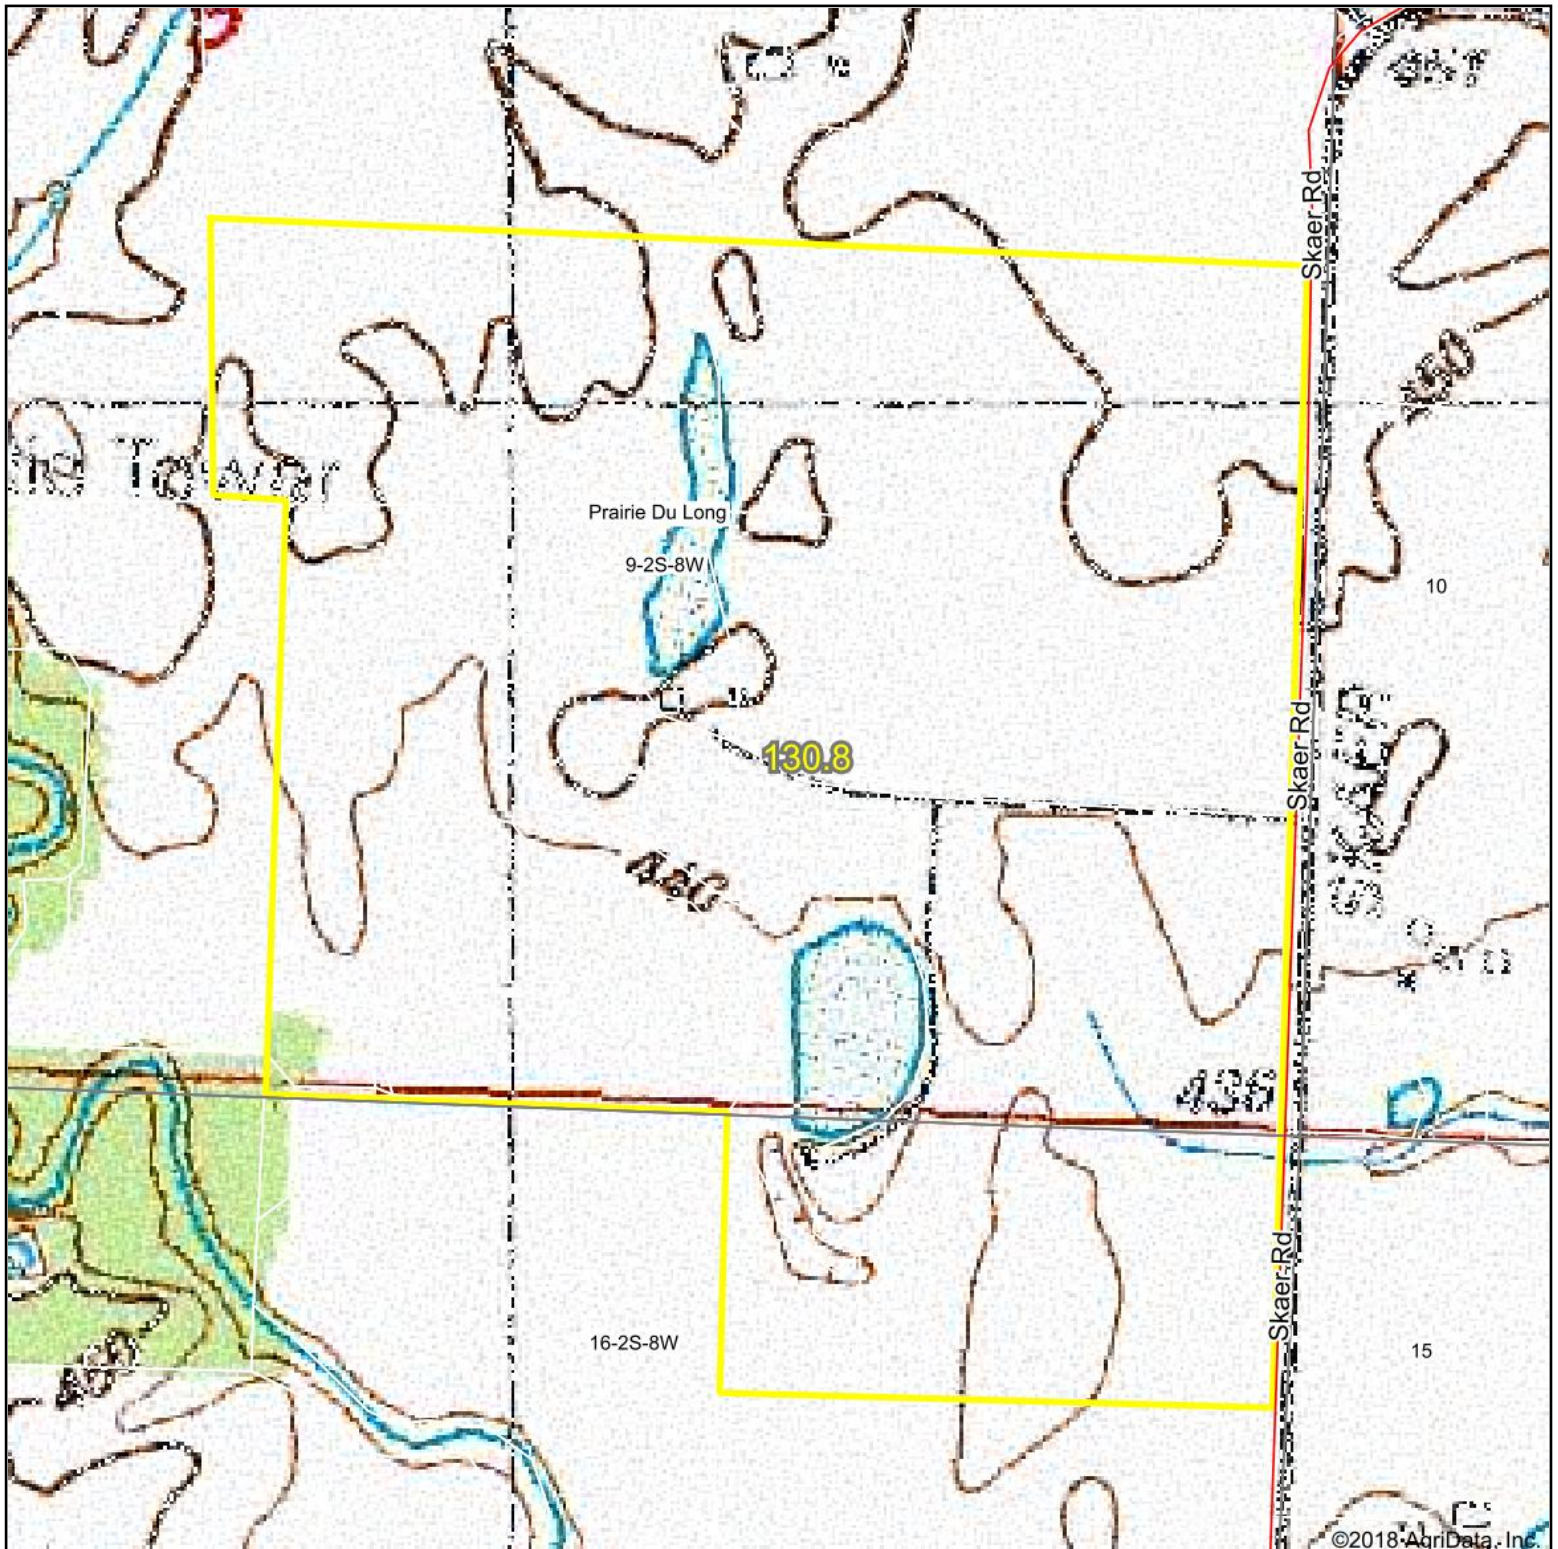

Topography Map

©2018: AgriData, Inc.

map center: 38° 22' 7.37, -89° 59' 7.08

9-2S-8W
St Clair County
Illinois

Maps Provided By:

CUSTOMIZED ONLINE MAPPING
© AgriData, Inc. 2018 www.AgrIDataInc.com

4/12/2018