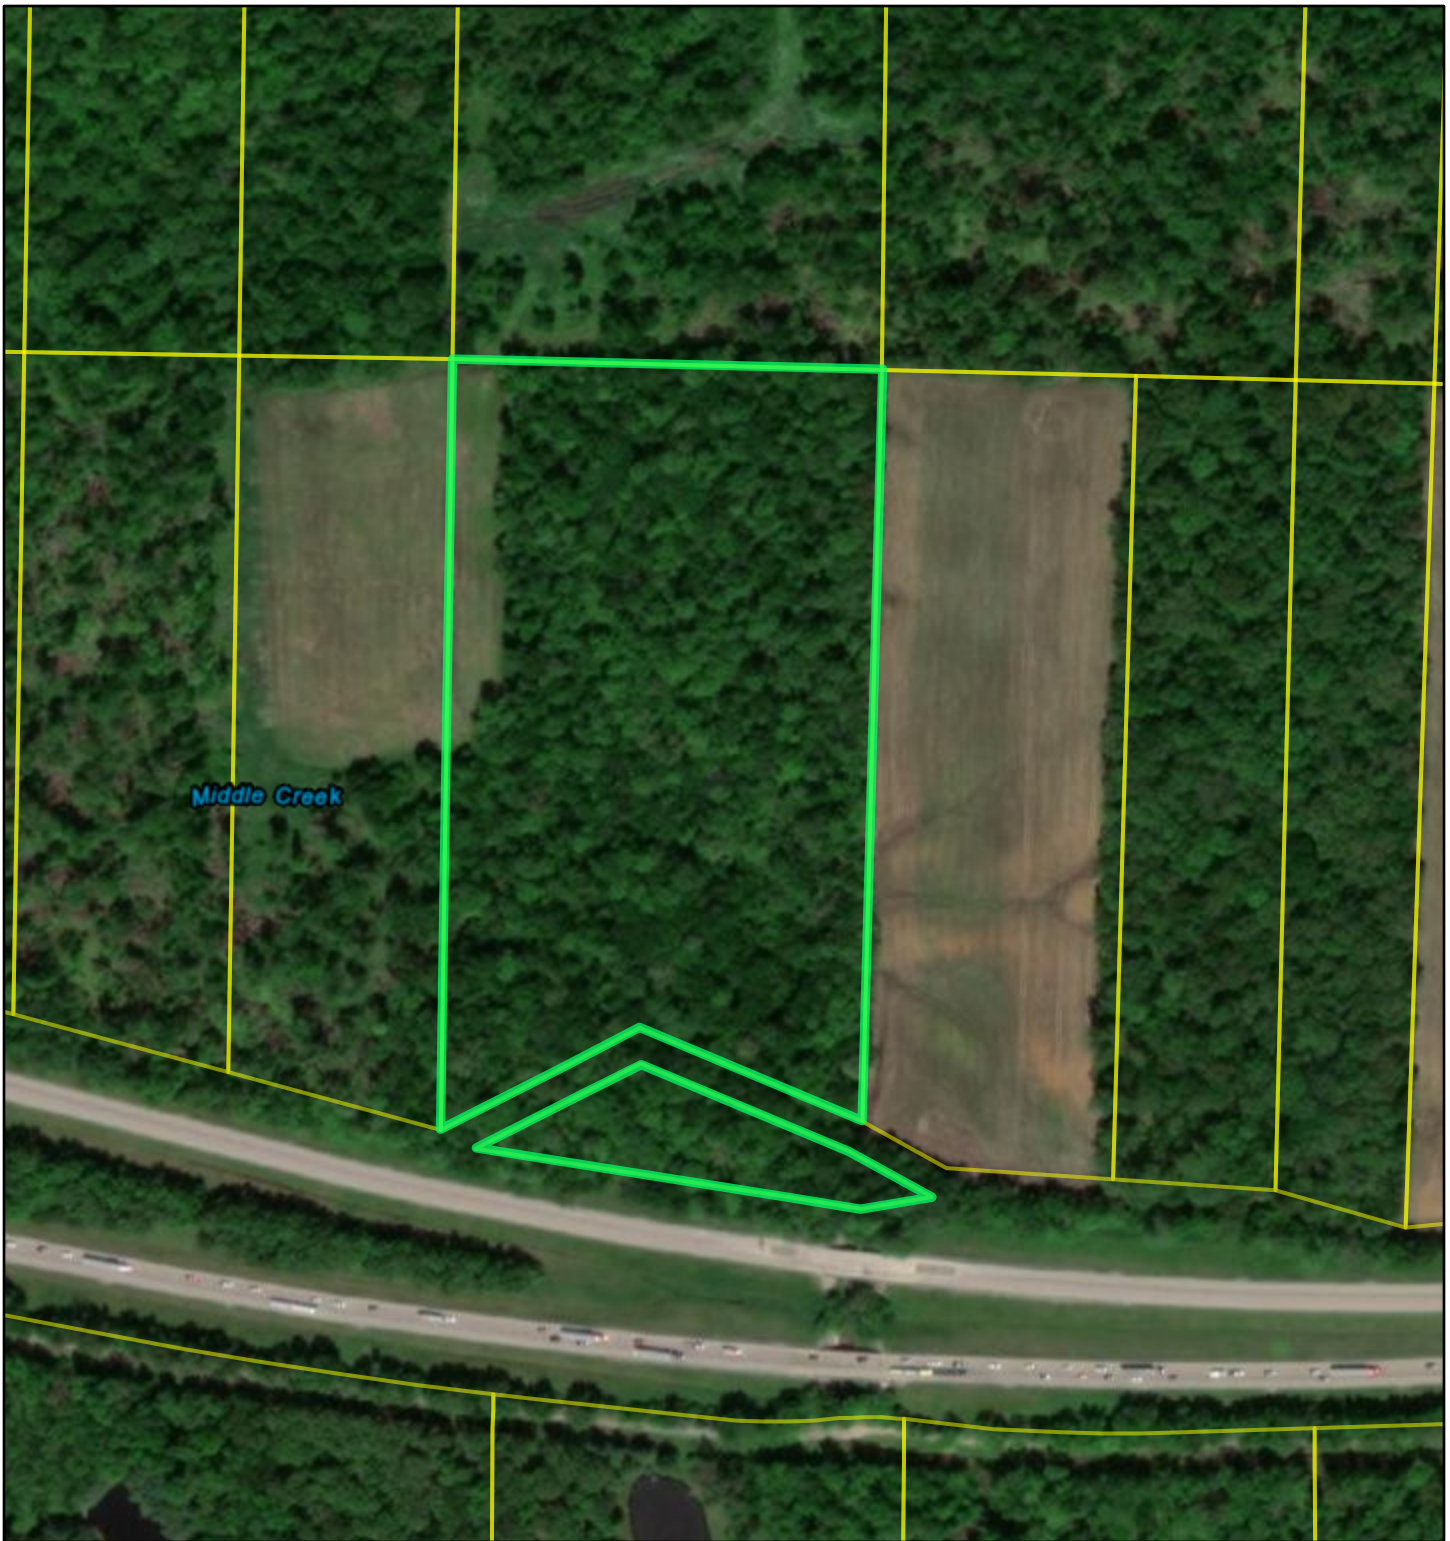

Washington 18.37 ac

8/28/2020, 1:56:09 PM

 Parcels

Source: Esri, Maxar, GeoEye, Earthstar Geographics, CNES/Airbus DS, USDA, USGS, AeroGRID, IGN, and the GIS User Community, Esri, HERE, Garmin, (c) OpenStreetMap contributors, and the GIS user community