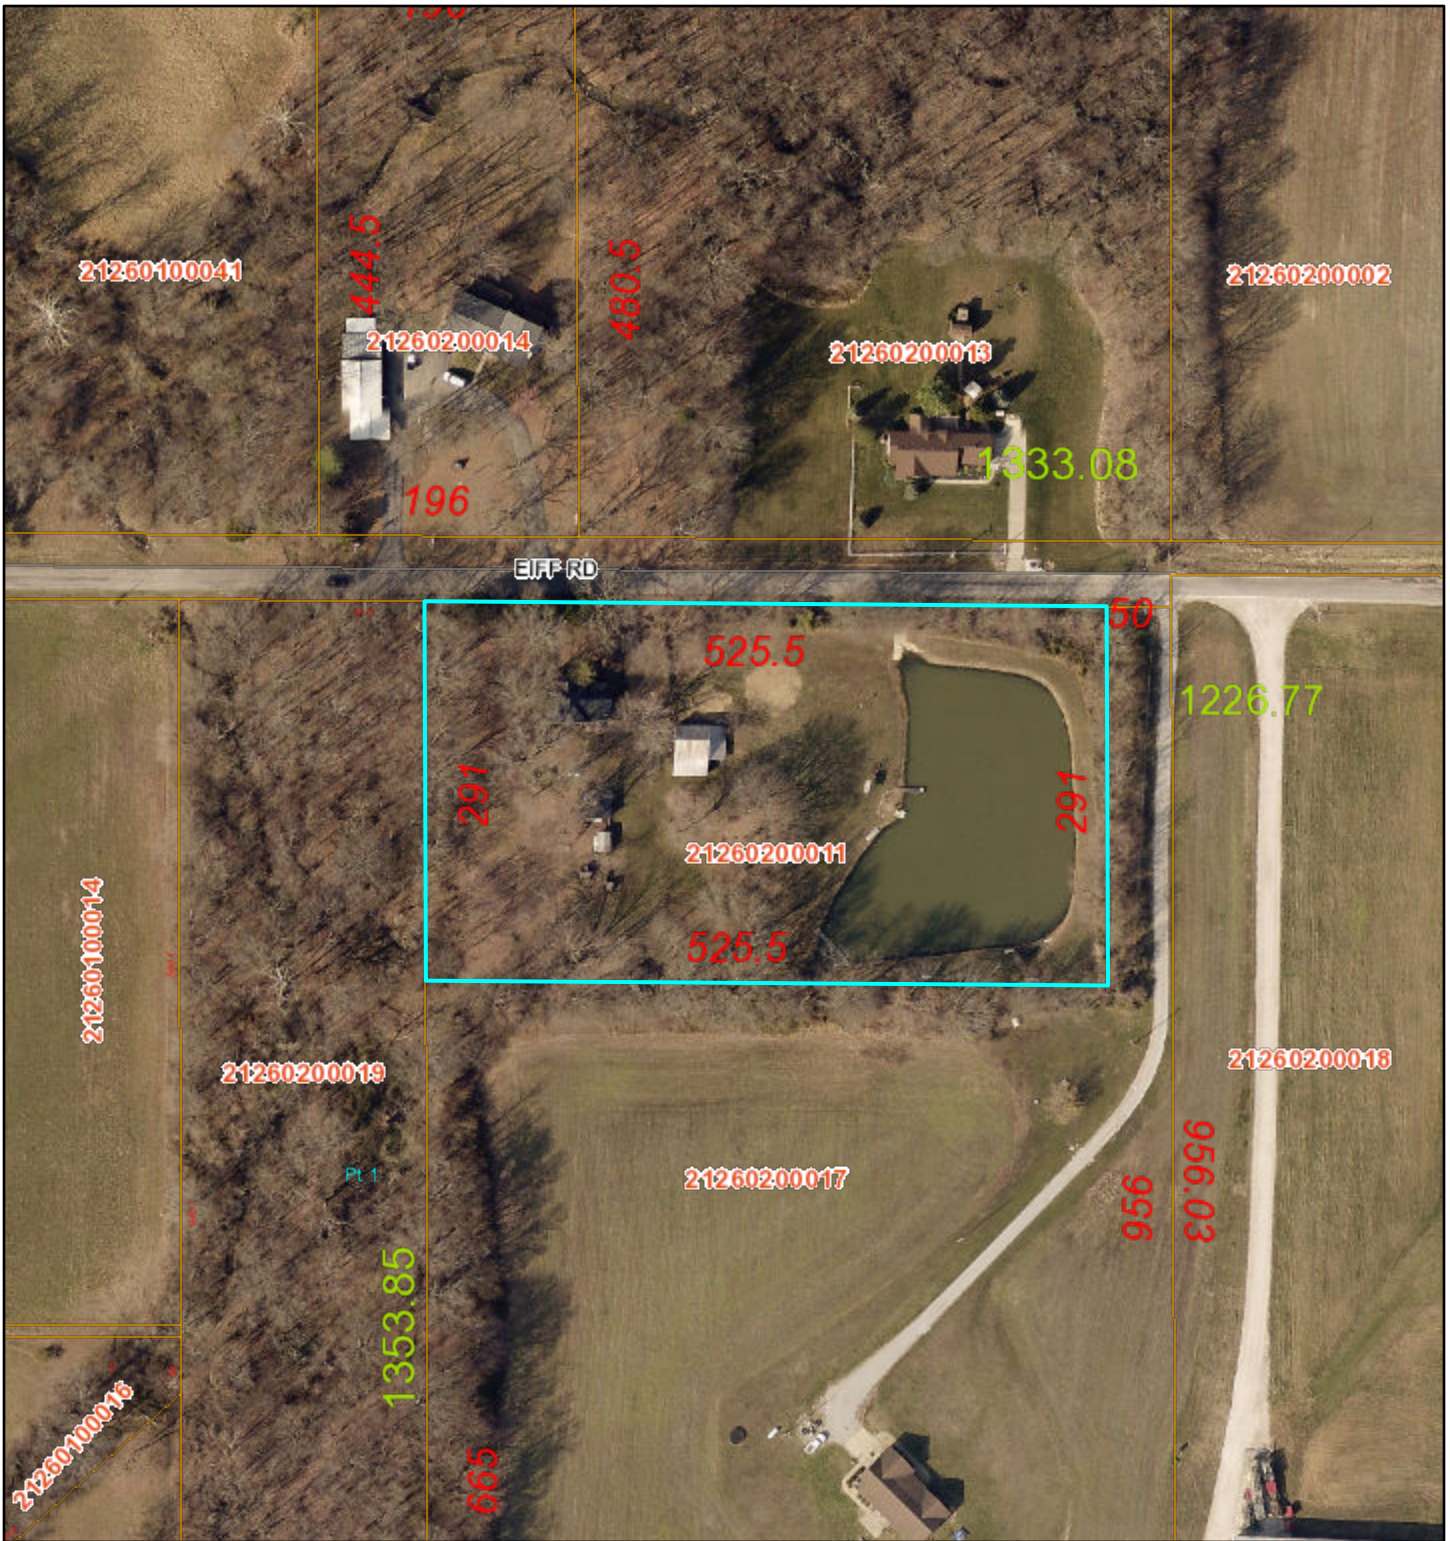

# StClair 3.6ac McCrary

9/3/2020, 10:33:08 AM

Major Highways

20

30

MidAmerica Flight Line

Scott Flight Line

Railroads

Township Boundary

Imagery2020

Red: Band\_1

Green: Band\_2

Blue: Band\_3

Roads

Parcels

Esri, HERE, Garmin, (c) OpenStreetMap contributors, and the GIS user community