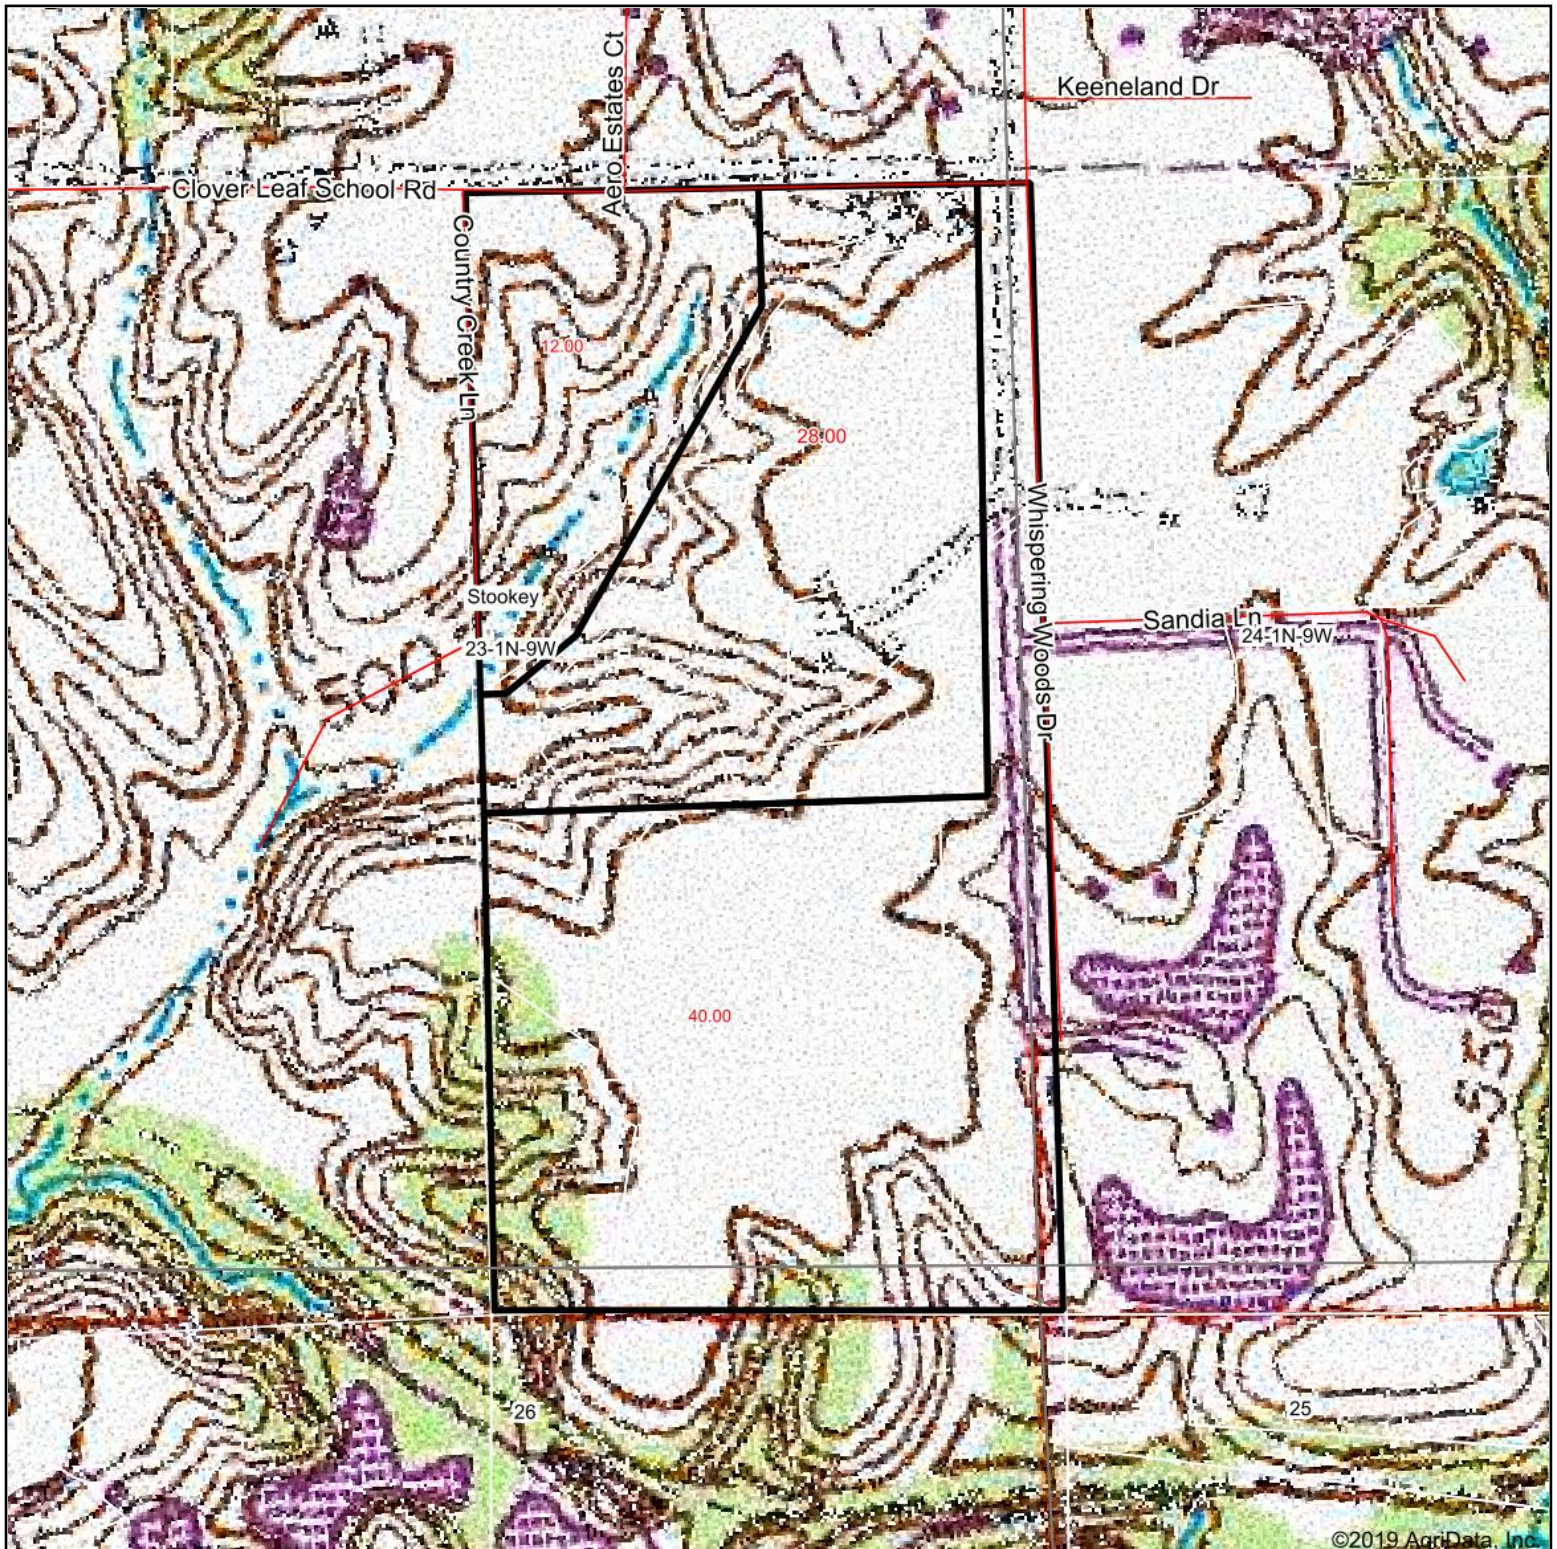

Topography Map

©2019 AgriData, Inc.

map center: 38° 31' 0.35, -90° 3' 24.08

Maps Provided By:
surety
CUSTOMIZED ONLINE MAPPING
© AgriData, Inc. 2019 www.AgridataInc.com

23-1N-9W
St Clair County
Illinois

10/15/2019