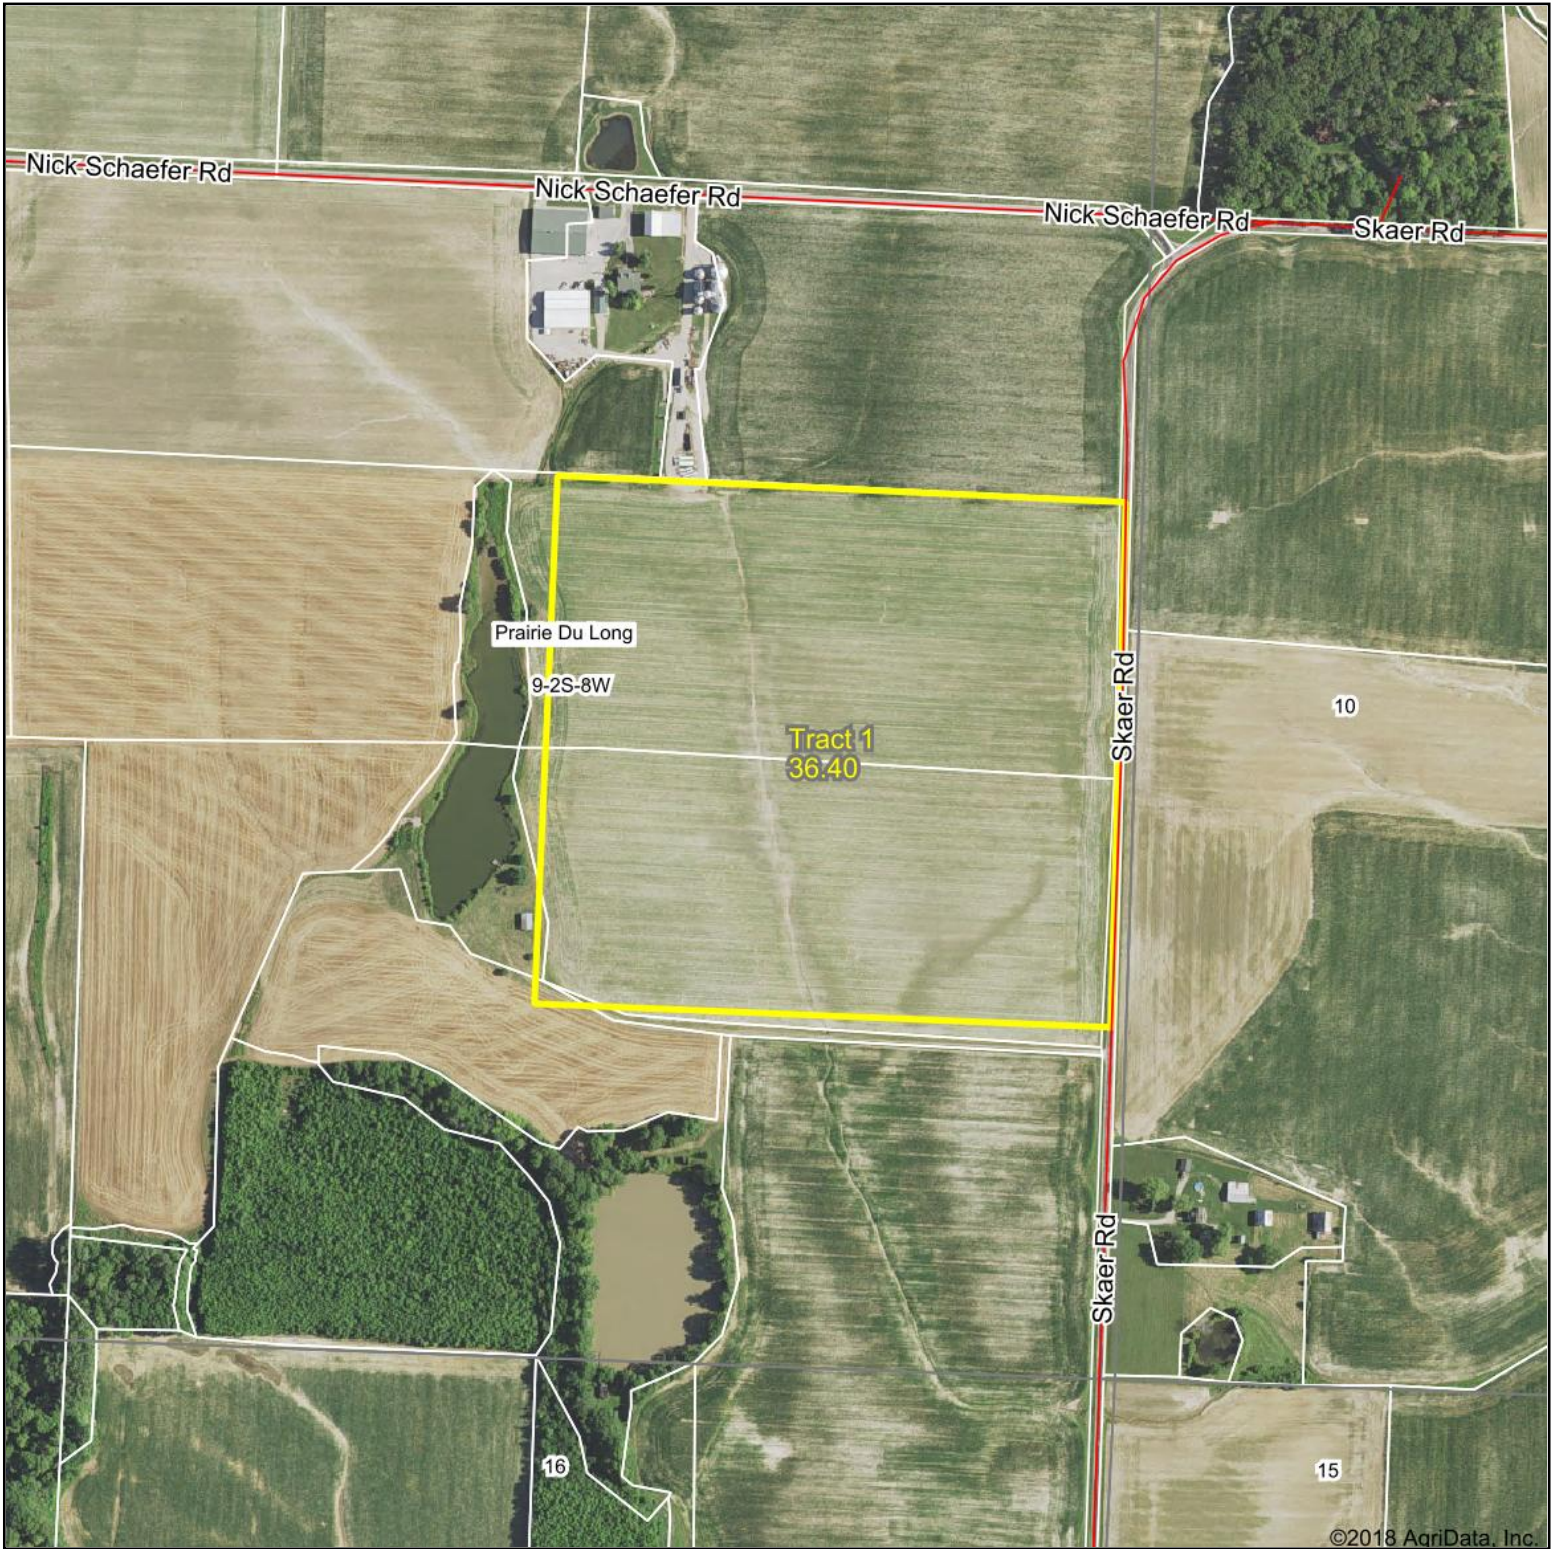

Aerial Map

©2018 AgriData, Inc.

map center: 38° 22' 12.96, -89° 59' 1.85

9-2S-8W
St Clair County
Illinois

3/28/2018