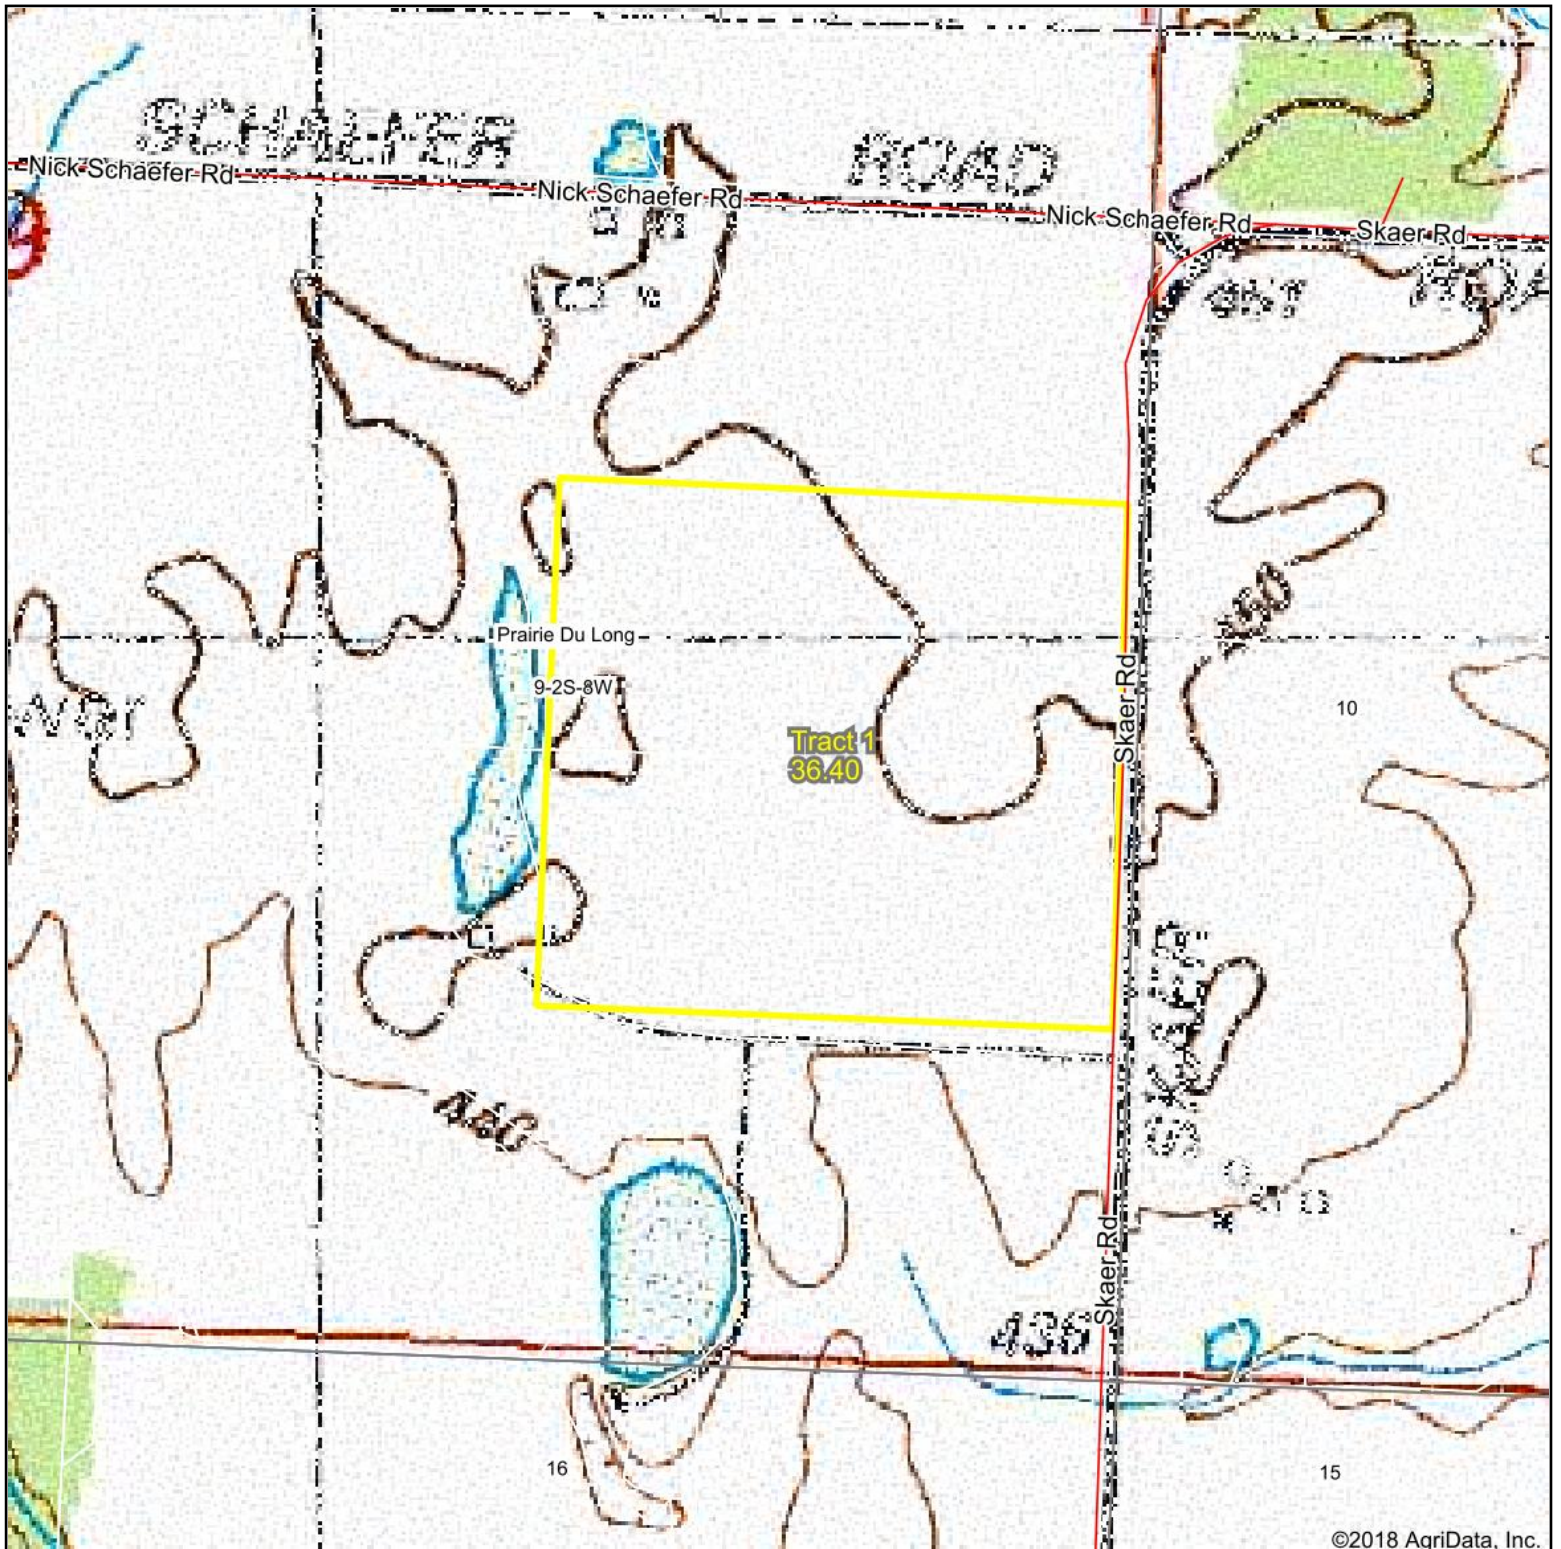

Topography Map

©2018 AgriData, Inc.

map center: 38° 22' 12.96, -89° 59' 1.85

9-2S-8W
St Clair County
Illinois

3/28/2018

Maps Provided By:

© Agridata, Inc. 2018

www.AgridataInc.com