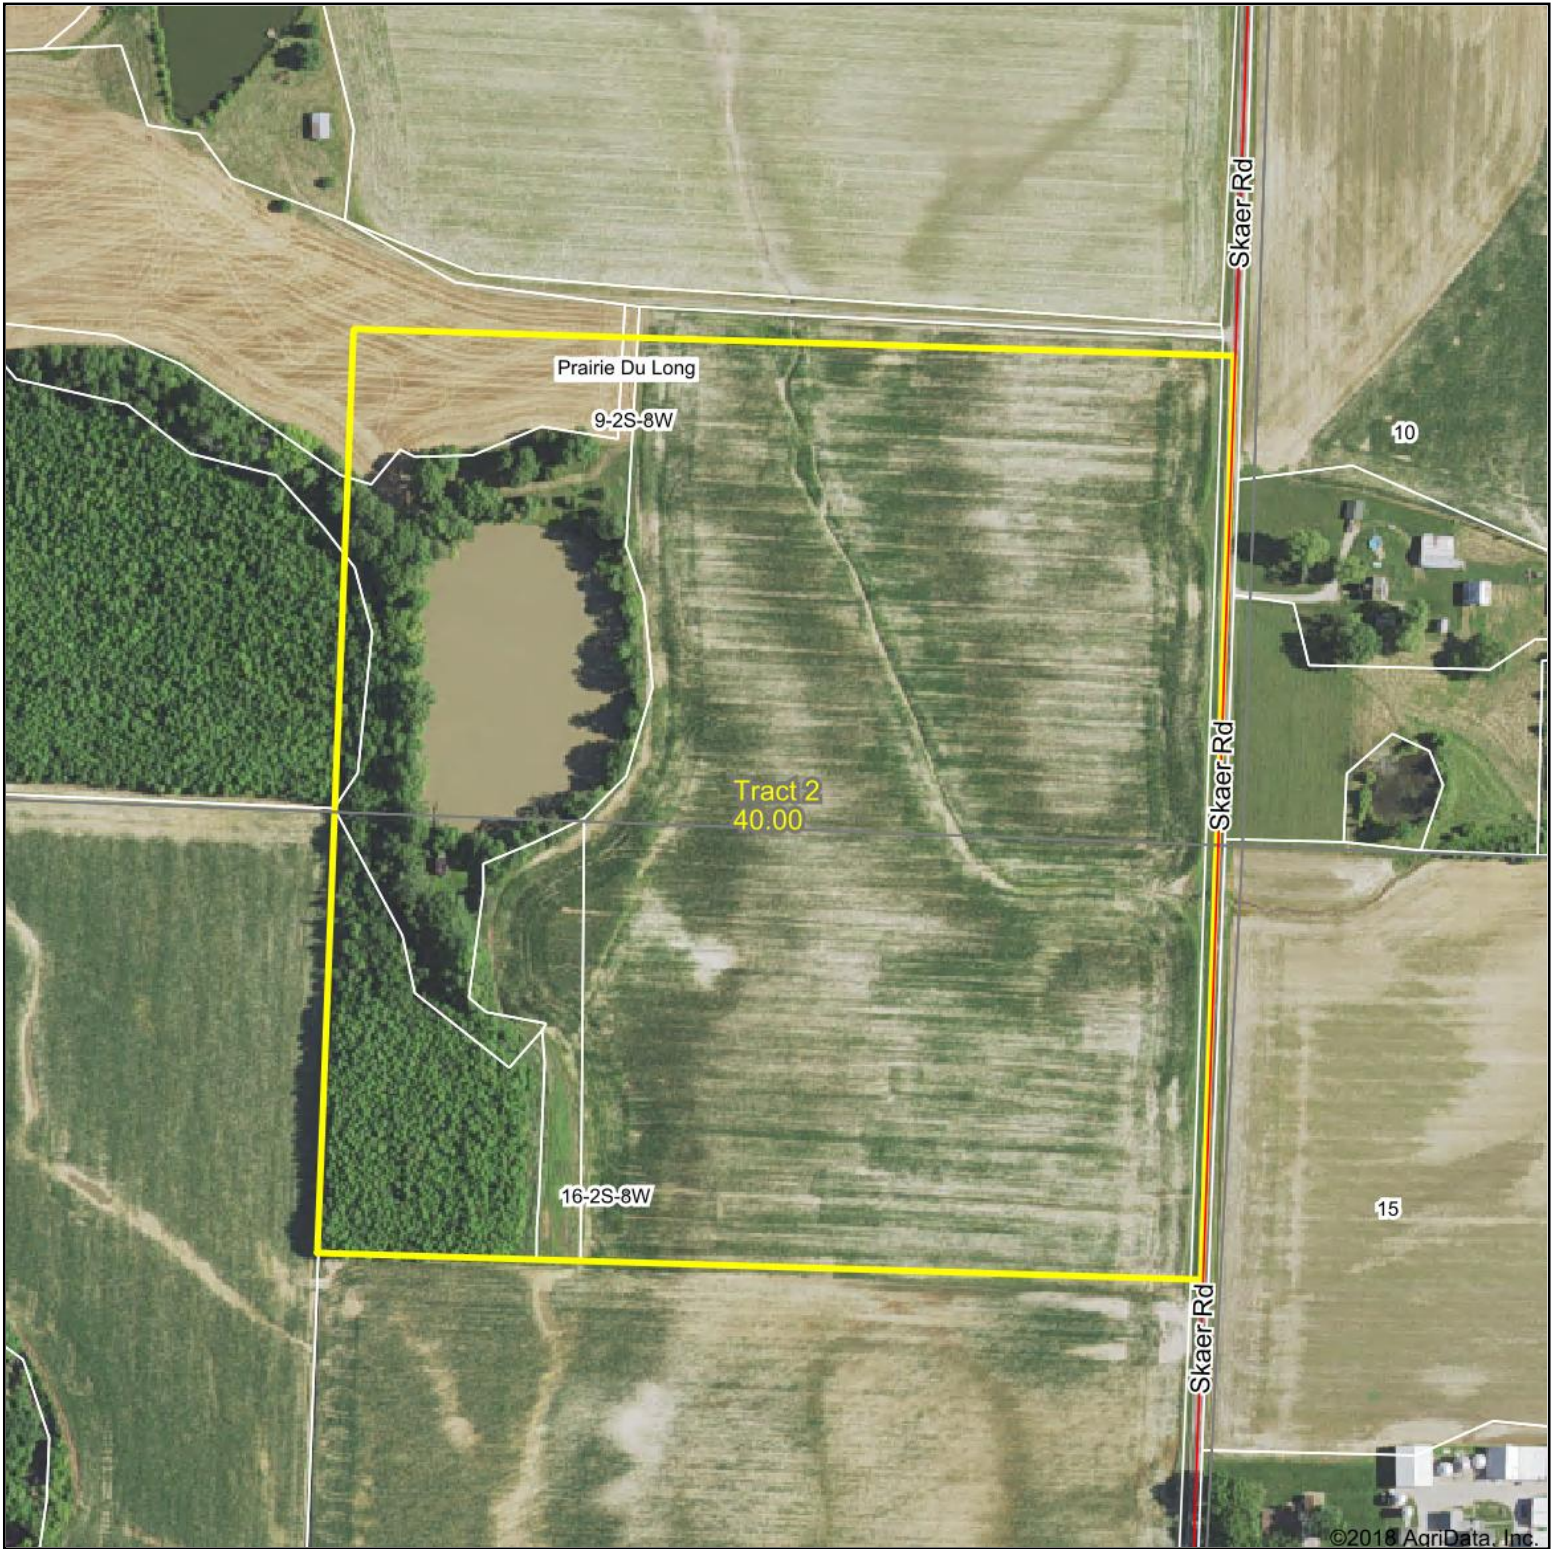

Aerial Map

map center: 38° 22' 0.34, -89° 59' 0.14

9-2S-8W
St Clair County
Illinois

3/28/2018