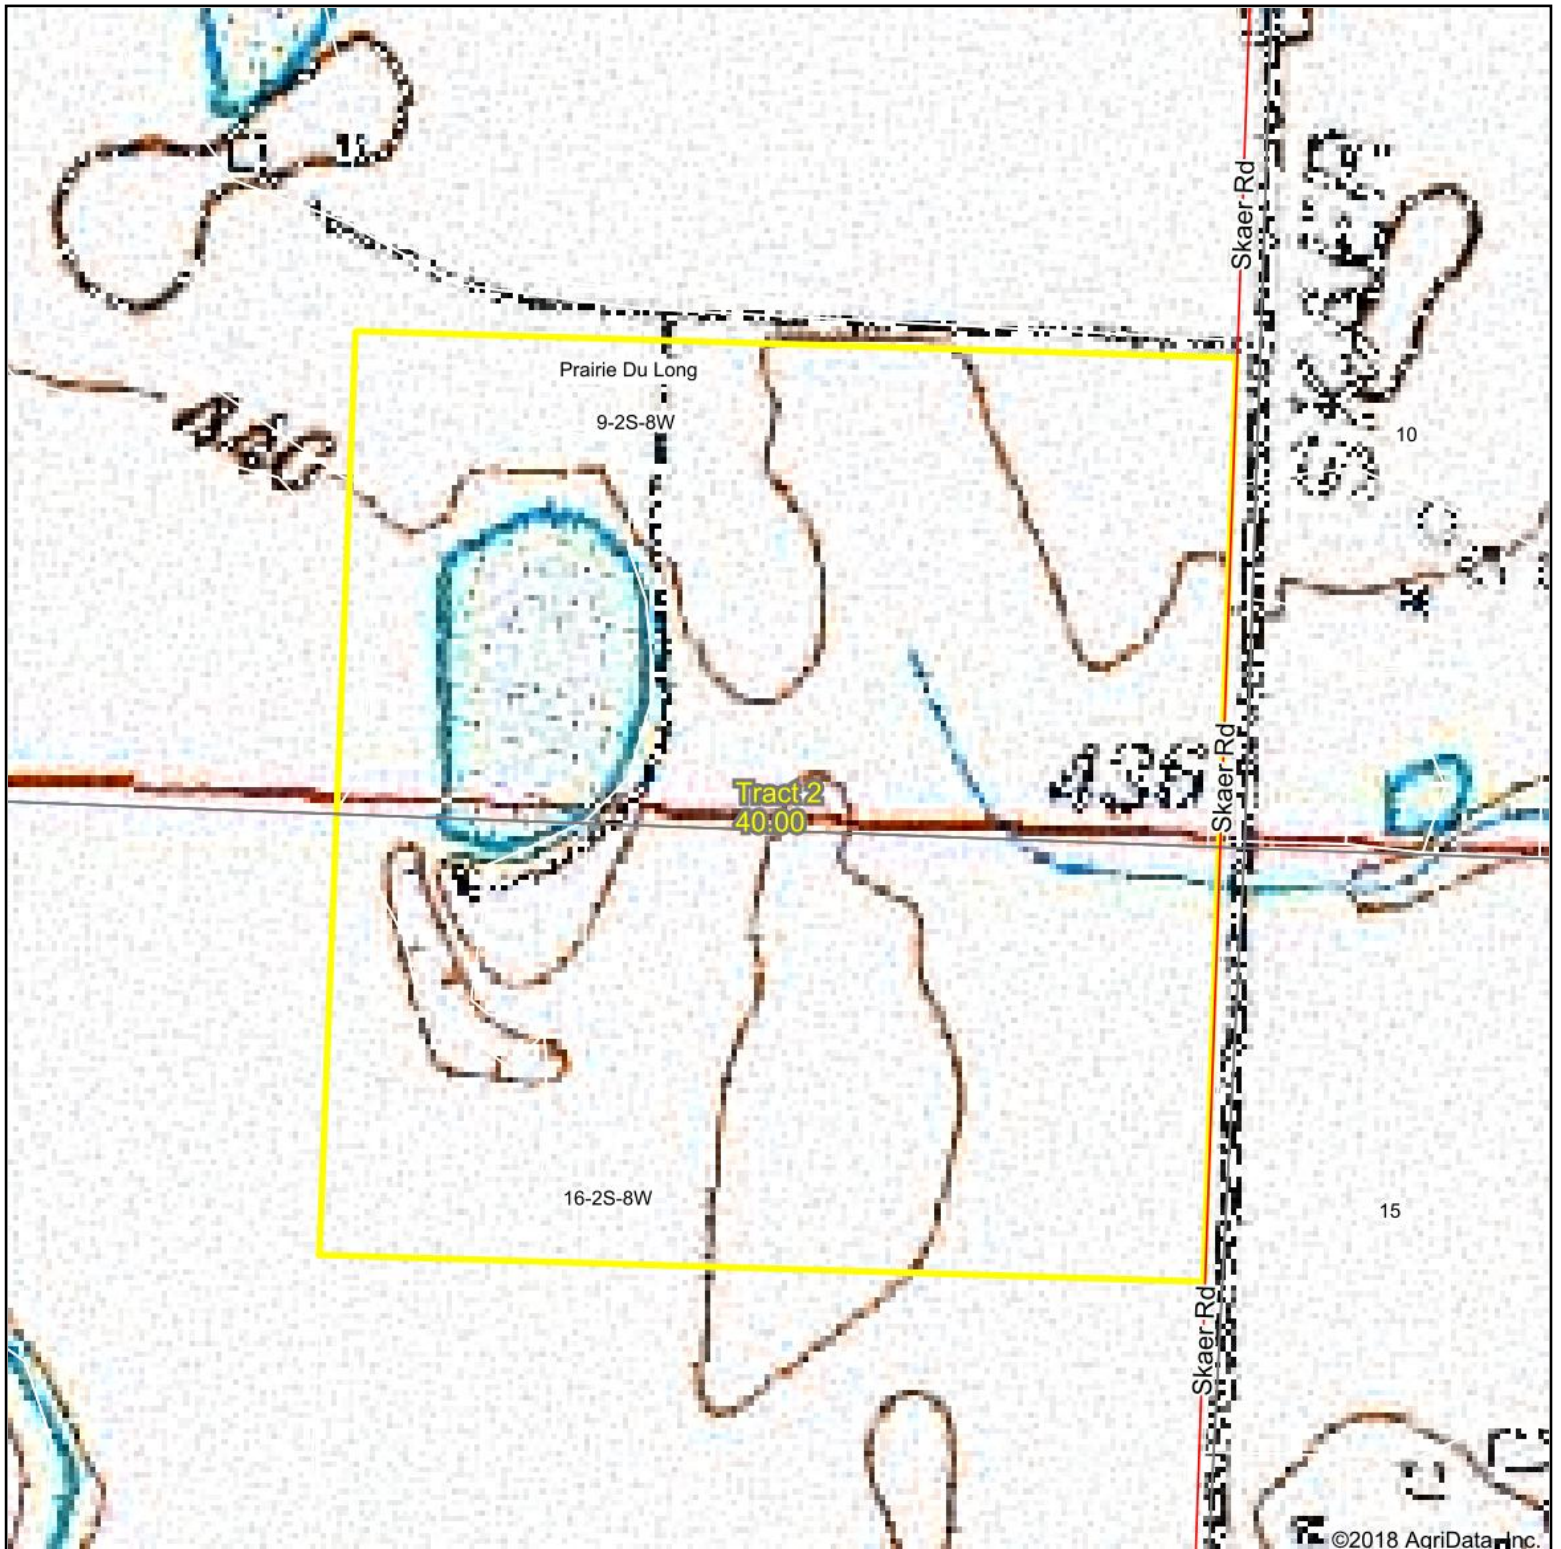

Topography Map

map center: 38° 22' 0.34, -89° 59' 0.14

0ft 322ft 643ft

Maps Provided By:
surety
CUSTOMIZED ONLINE MAPPING
© AgriData, Inc. 2018 www.AgriDataInc.com

9-2S-8W
St Clair County
Illinois

3/28/2018