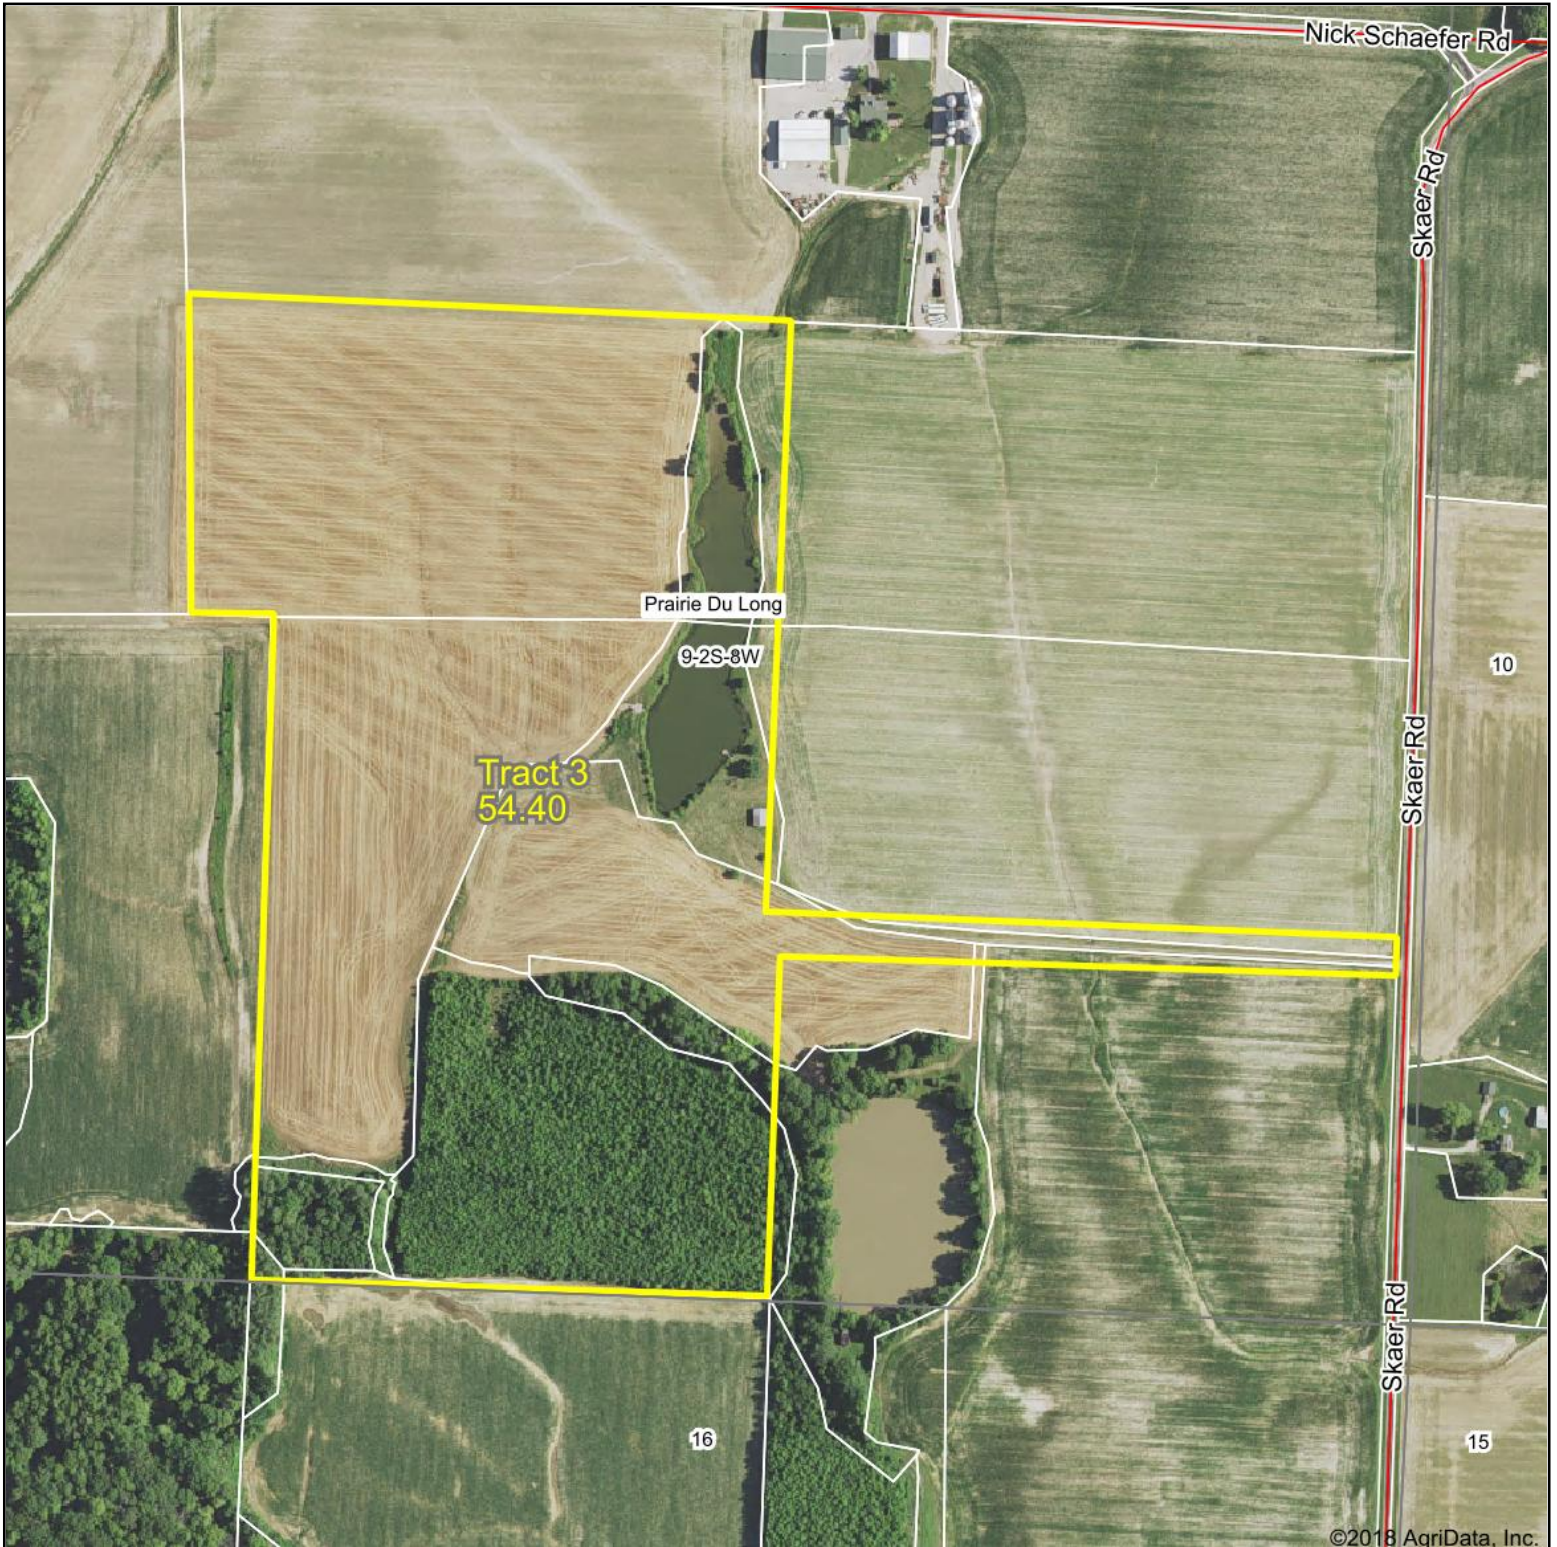

# Aerial Map

©2018 AgriData, Inc.

map center: 38° 22' 10.36, -89° 59' 8.49

**9-2S-8W**  
**St Clair County**  
**Illinois**

4/10/2018