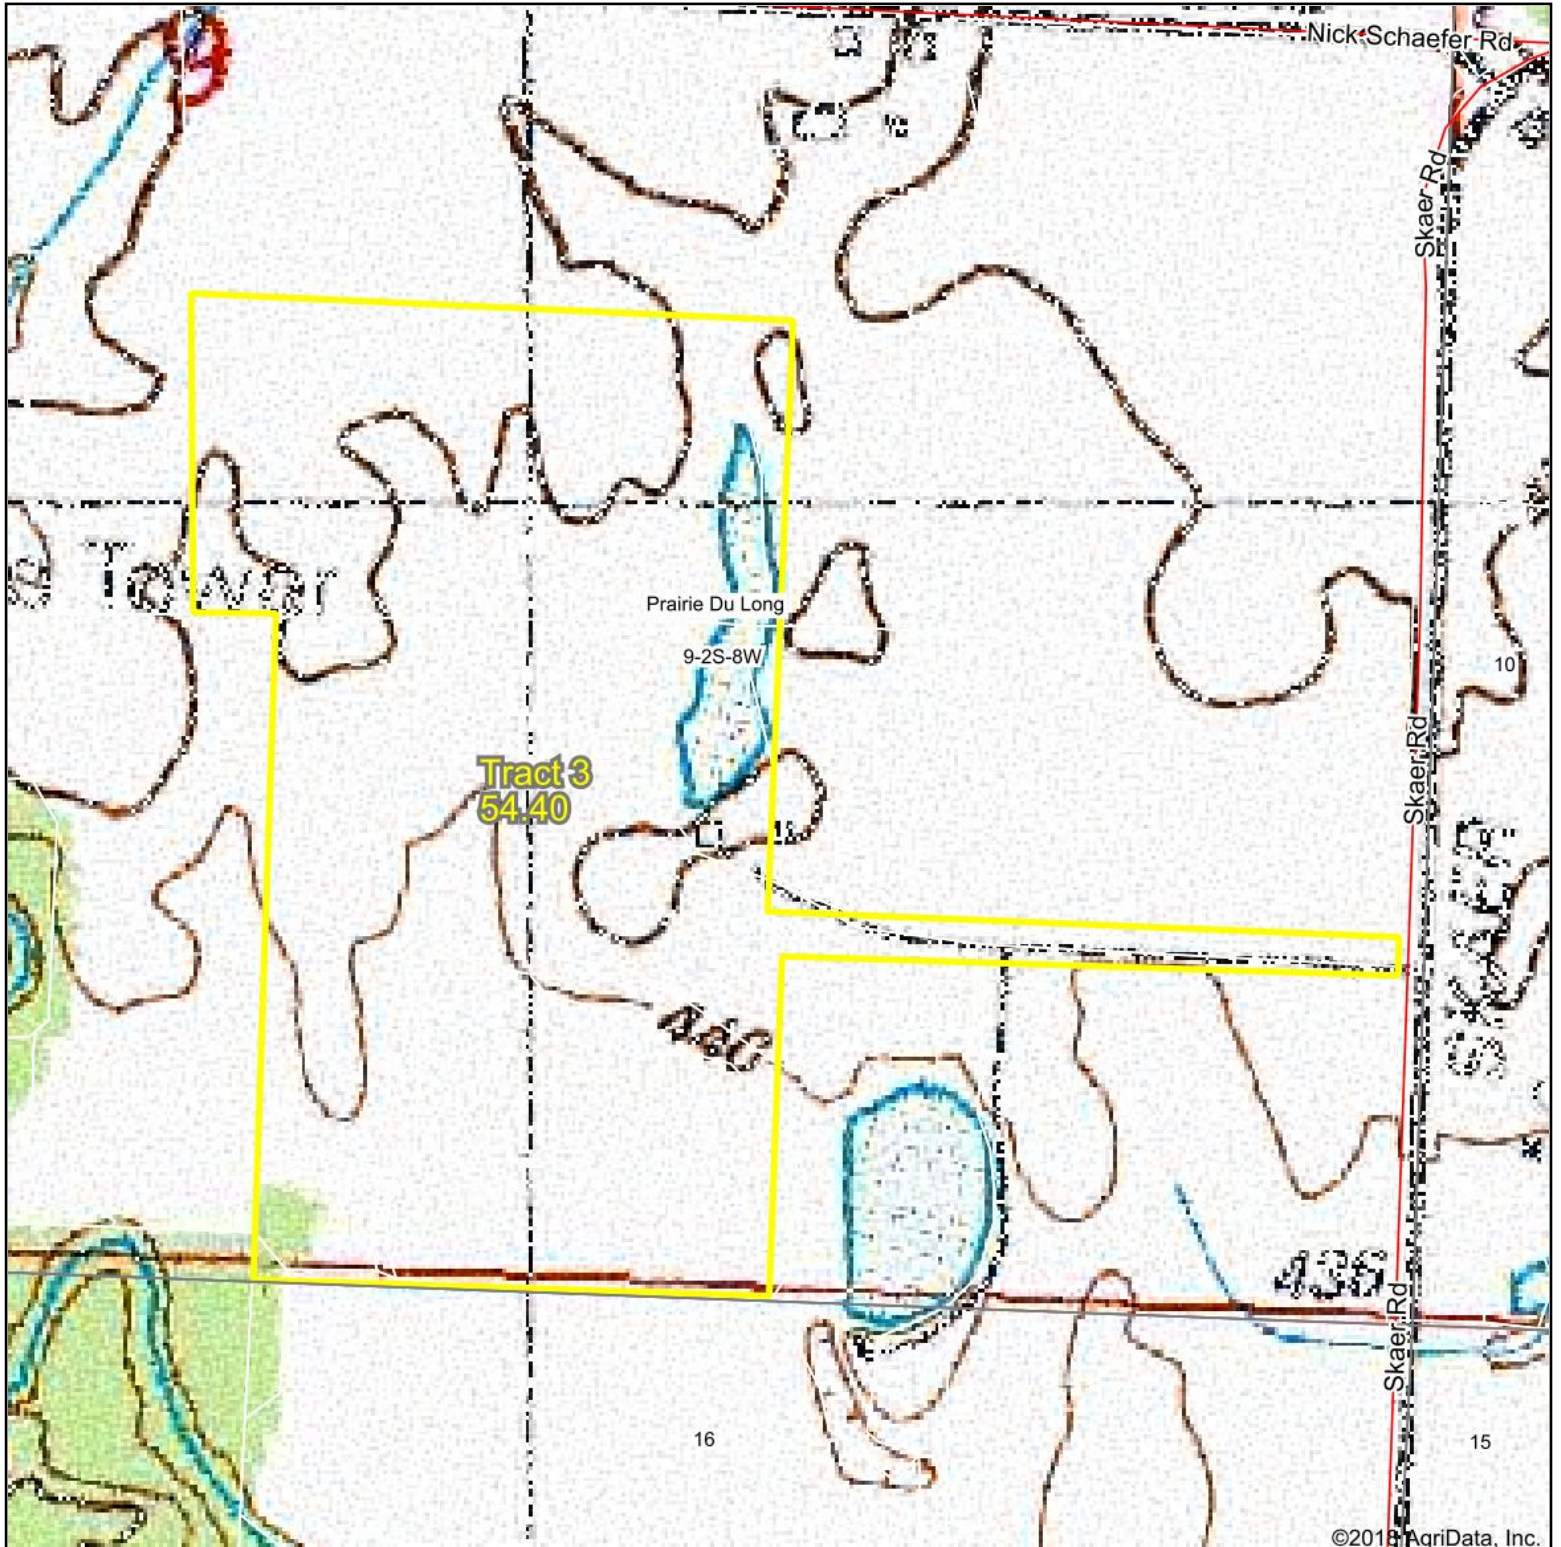

Topography Map

©2018 AgriData, Inc.

map center: 38° 22' 10.36, -89° 59' 8.49

9-2S-8W
St Clair County
Illinois

Maps Provided By:

CUSTOMIZED ONLINE MAPPING
© AgriData, Inc. 2018 www.AgrIDataInc.com

4/10/2018