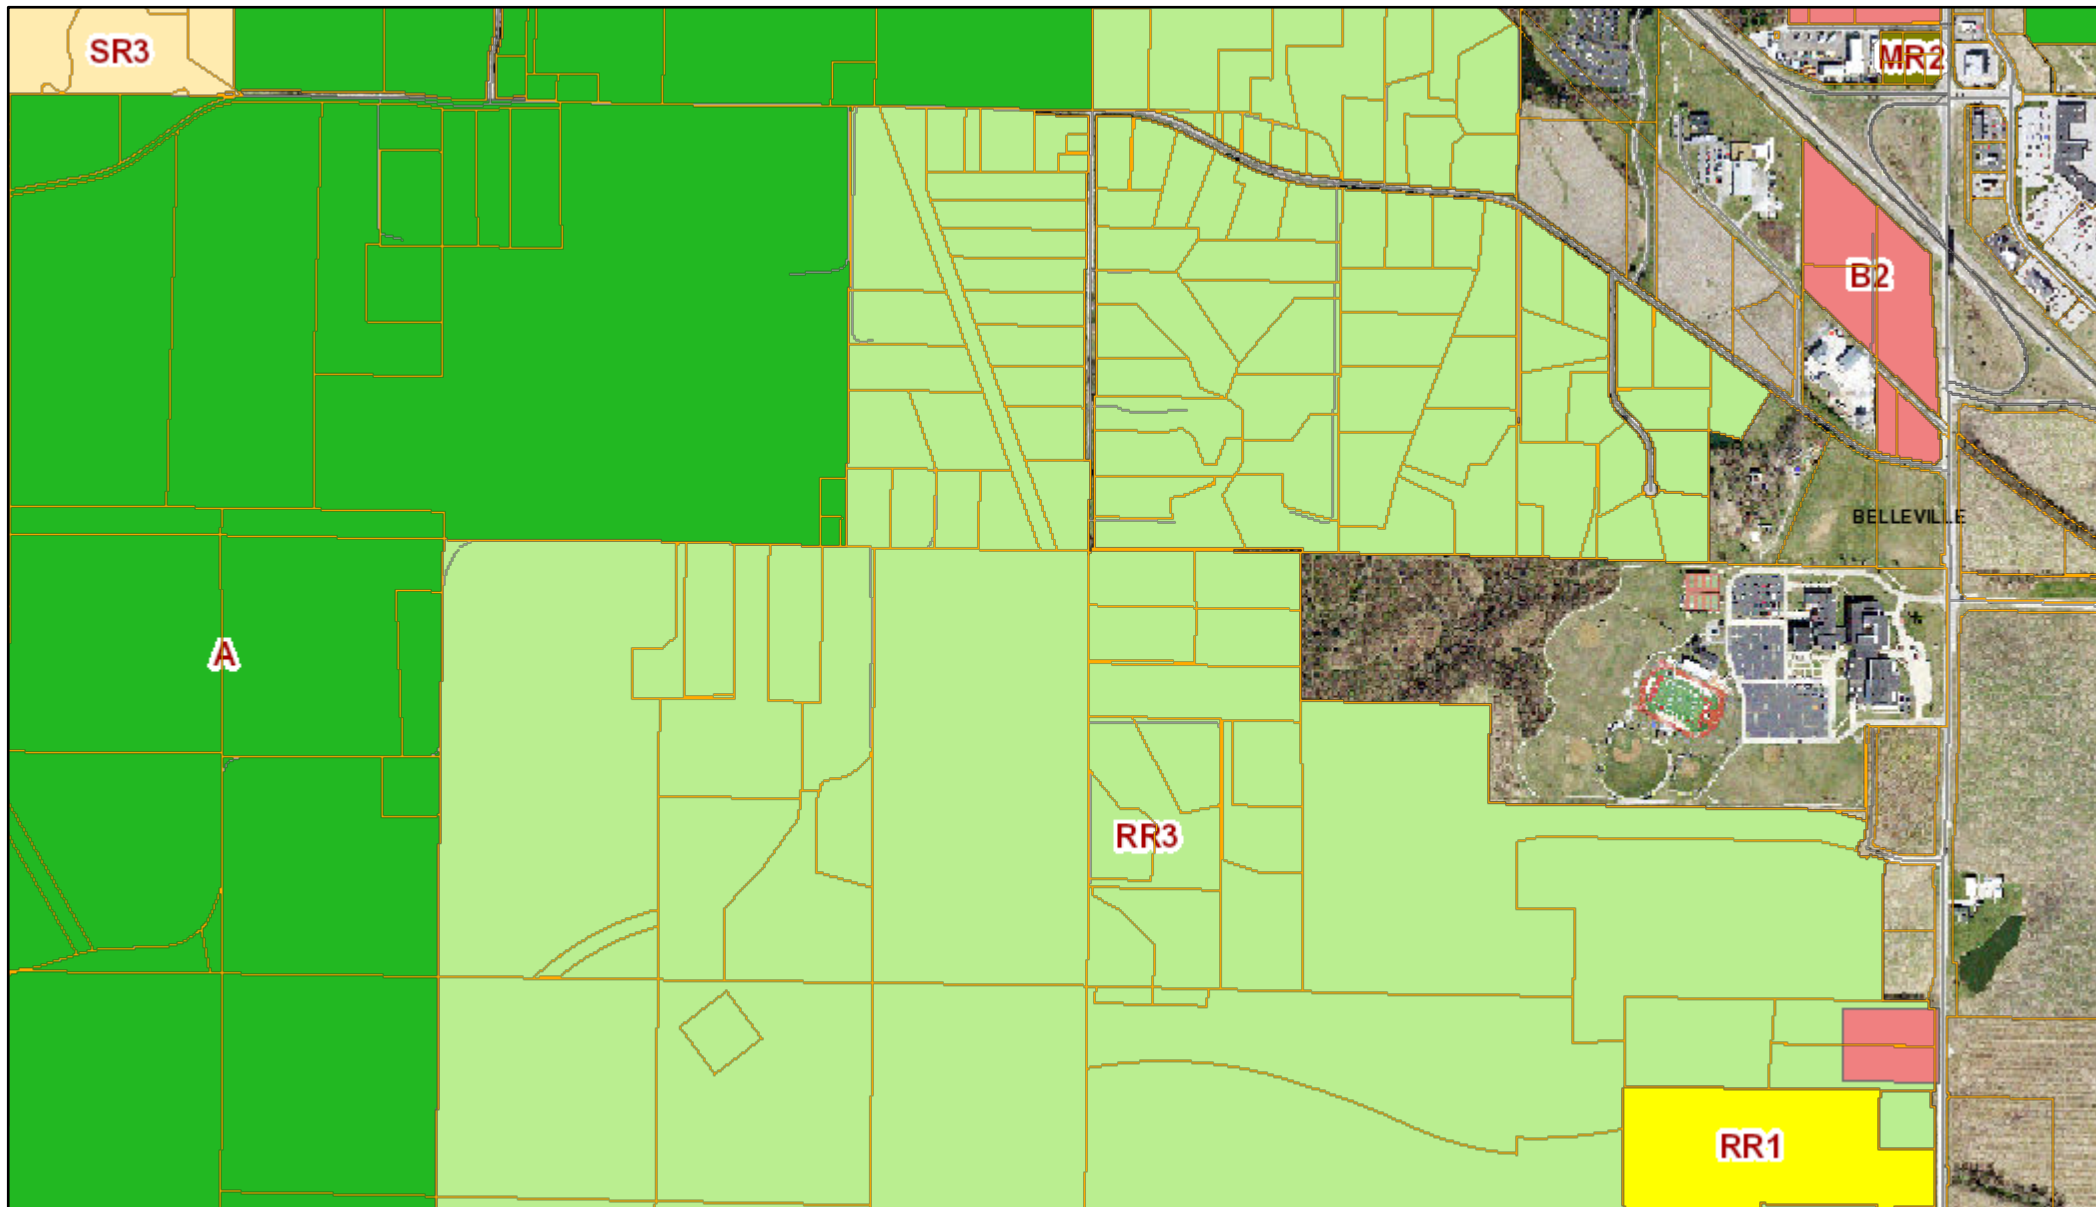

St Clair County Zoning Map

11/6/2019, 8:52:24 PM

- MidAmerica Flight Line
- Scott Flight Line
- AO1 Planning Influence Area