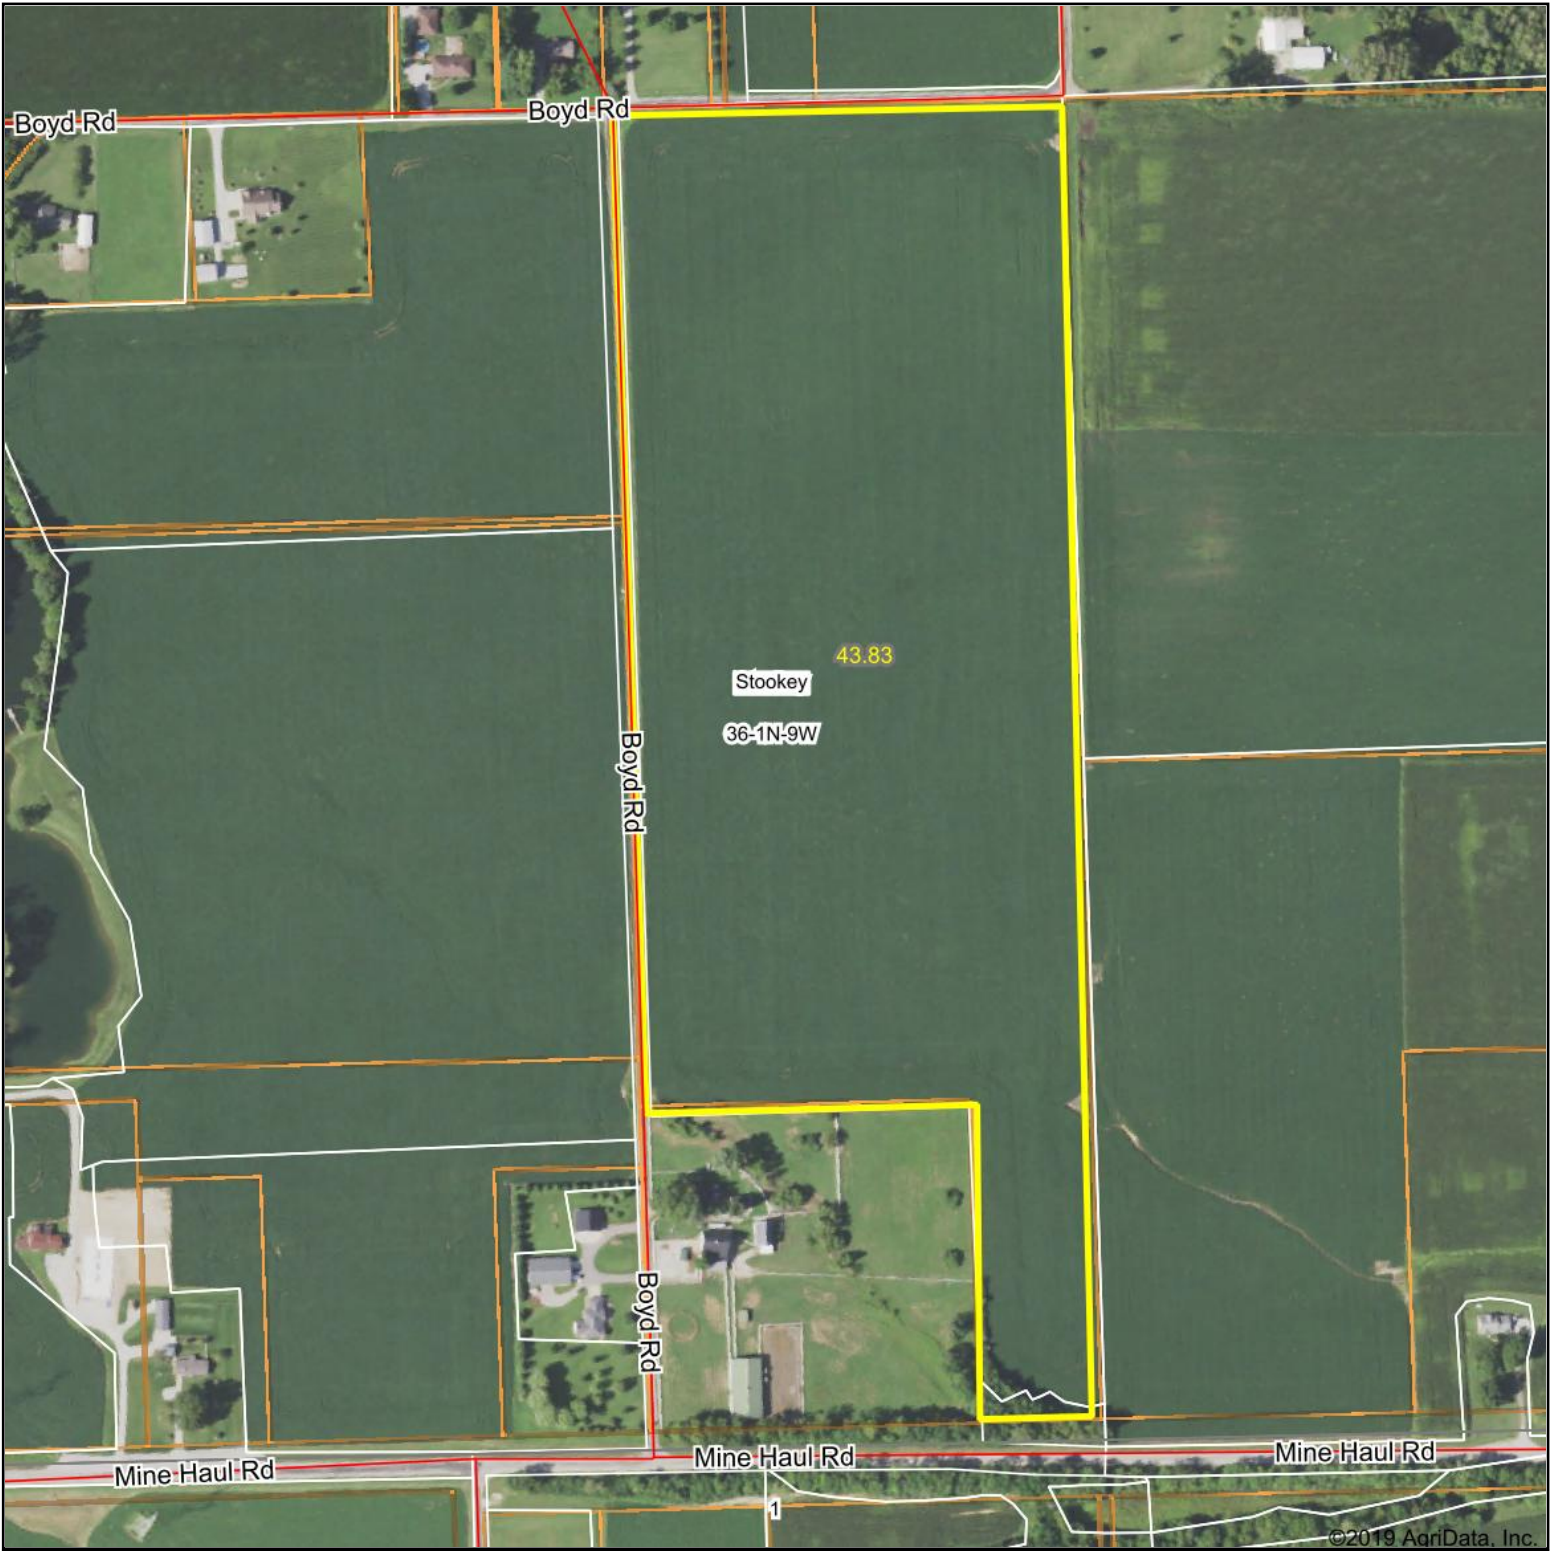

Aerial Map

Map Center: 38° 29' 14.93, -90° 2' 51.59

36-1N-9W
St Clair County
Illinois

2/6/2020

Maps Provided By:
 **surety**
CUSTOMIZED ONLINE MAPPING
© AgriData, Inc. 2019 www.AgriDataInc.com

Field borders provided by Farm Service Agency as of 5/21/2008.