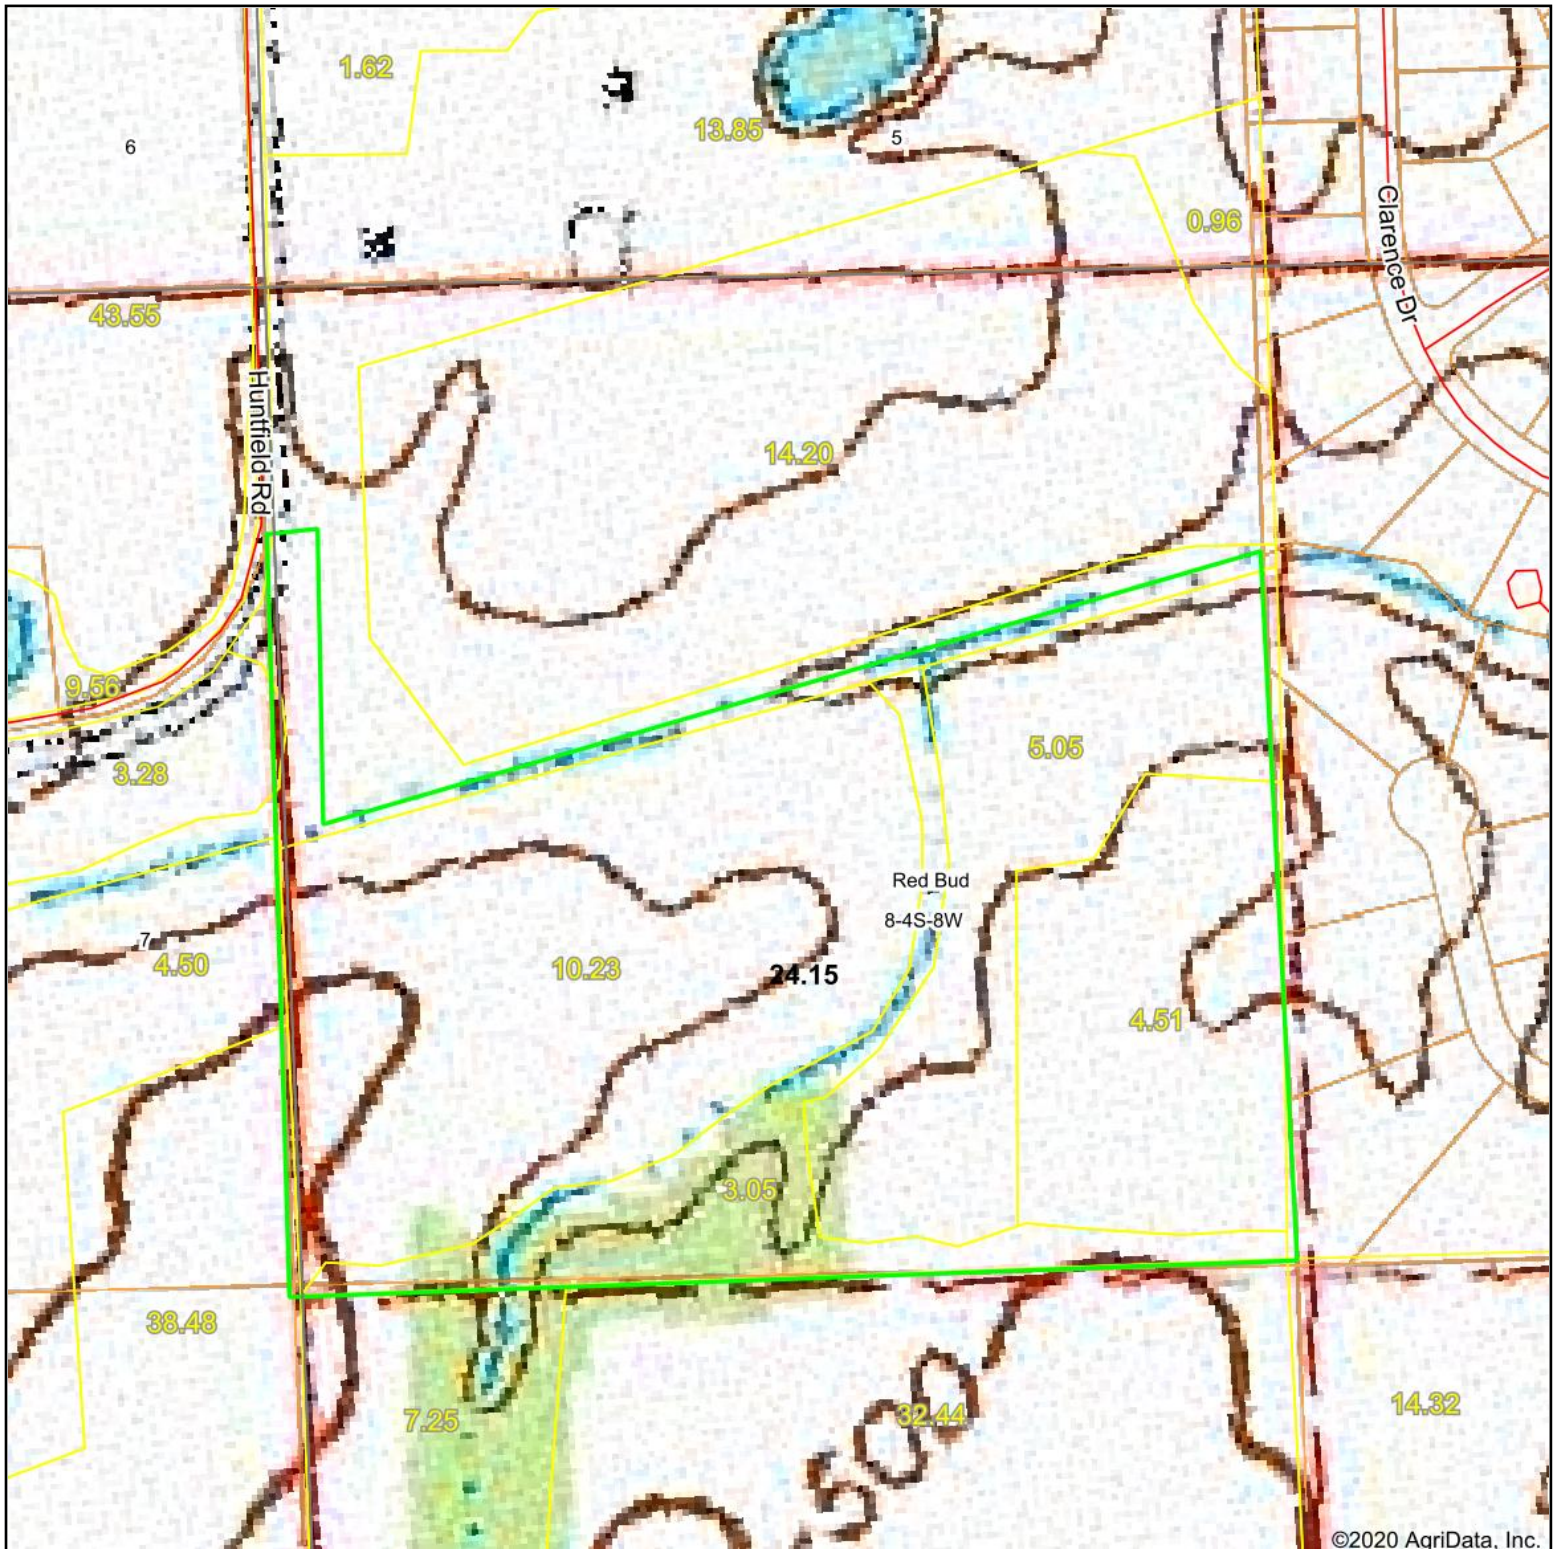

Topography Map

©2020 AgriData, Inc.

map center: 38° 12' 22.99, -90° 0' 53.16

Maps Provided By:
surety
CUSTOMIZED ONLINE MAPPING
© AgriData, Inc. 2020 www.AgridataInc.com

8-4S-8W
Randolph County
Illinois

12/4/2020