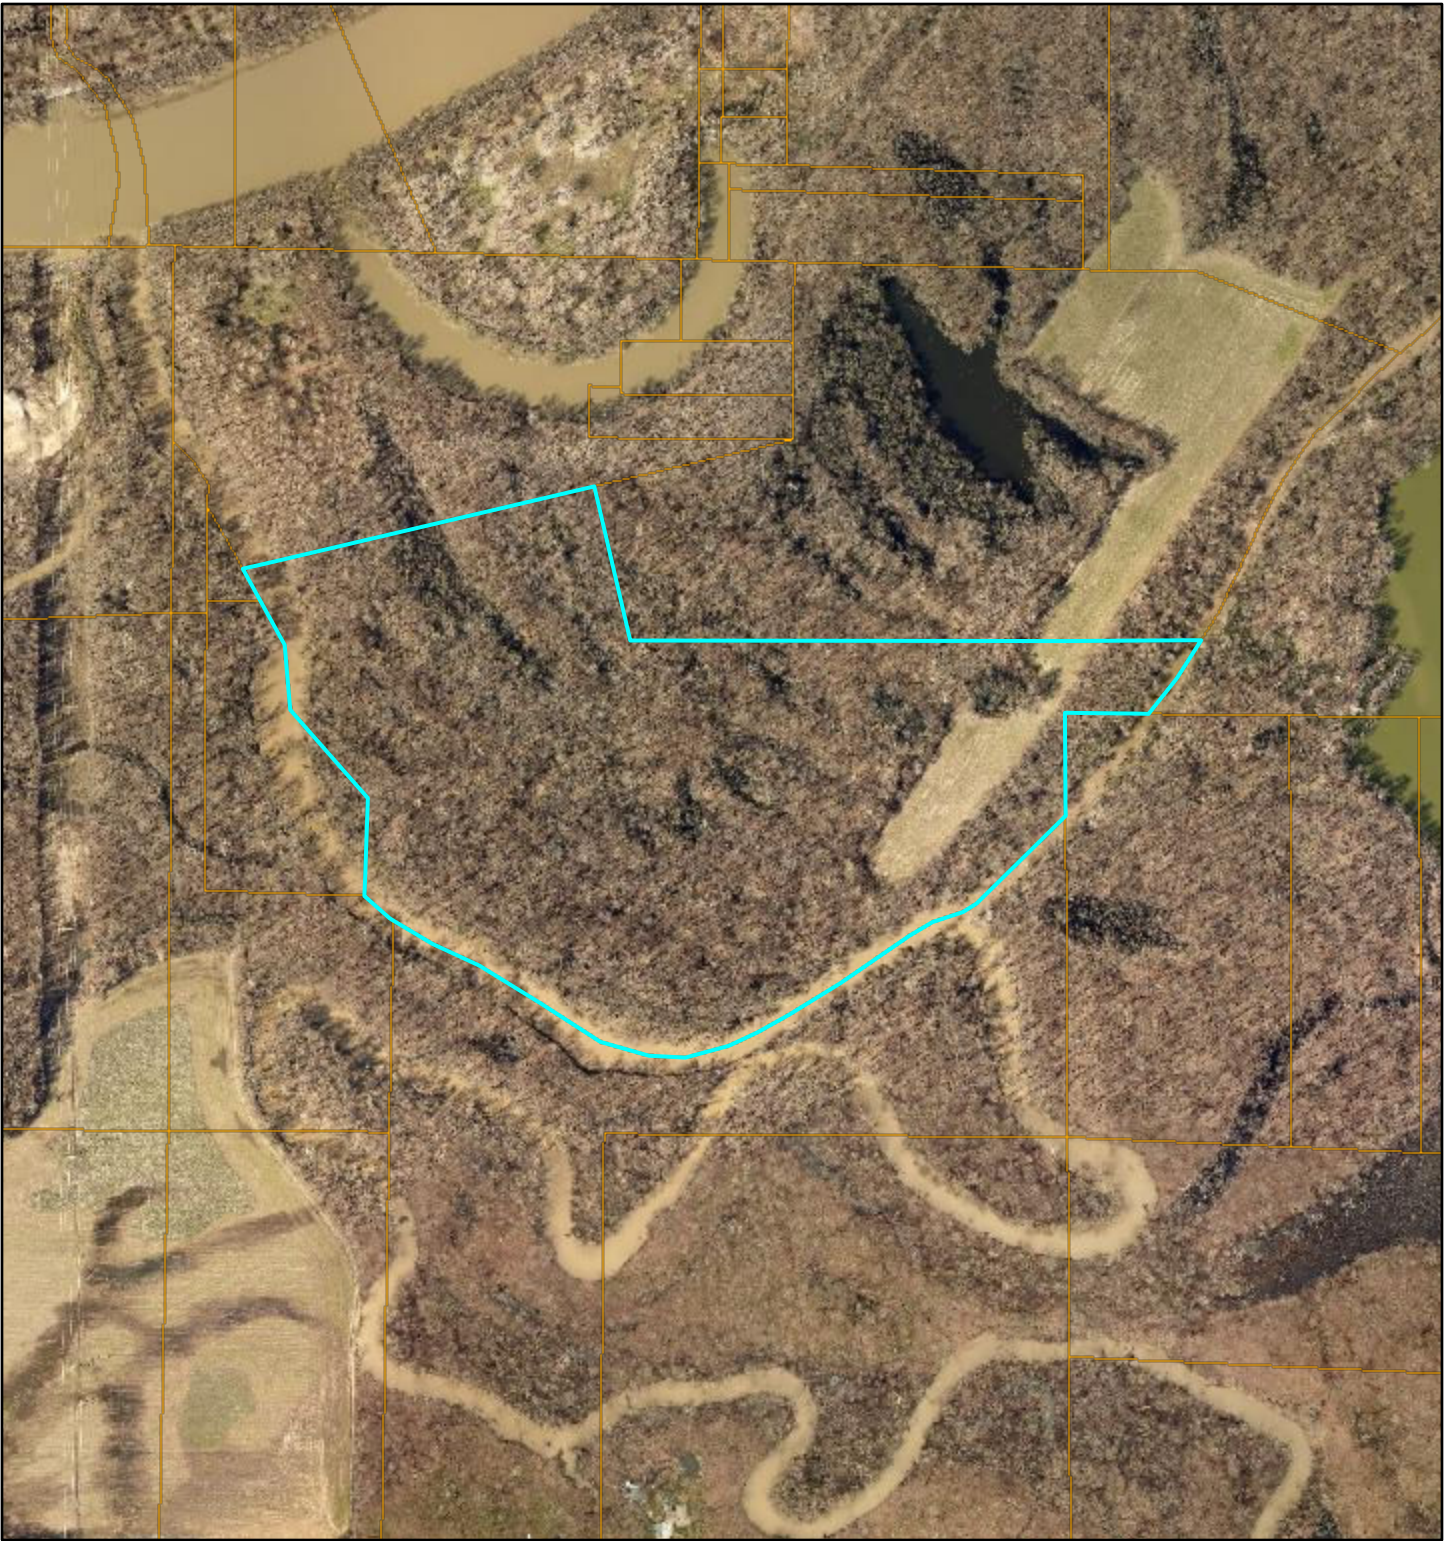

63±ac RiverBottoms

2/5/2021, 12:51:10 PM

Major Highways

- 20
- 30
- MidAmerica Flight Line
- Scott Flight Line
- Railroads

Municipalities

- ALORTON
- BELLEVILLE
- CAHOKIA
- CASEYVILLE
- CENTREVILLE
- COLLINSVILLE
- COLUMBIA
- DUPO
- EAST CARONDELET
- EAST ST LOUIS

Esri, HERE