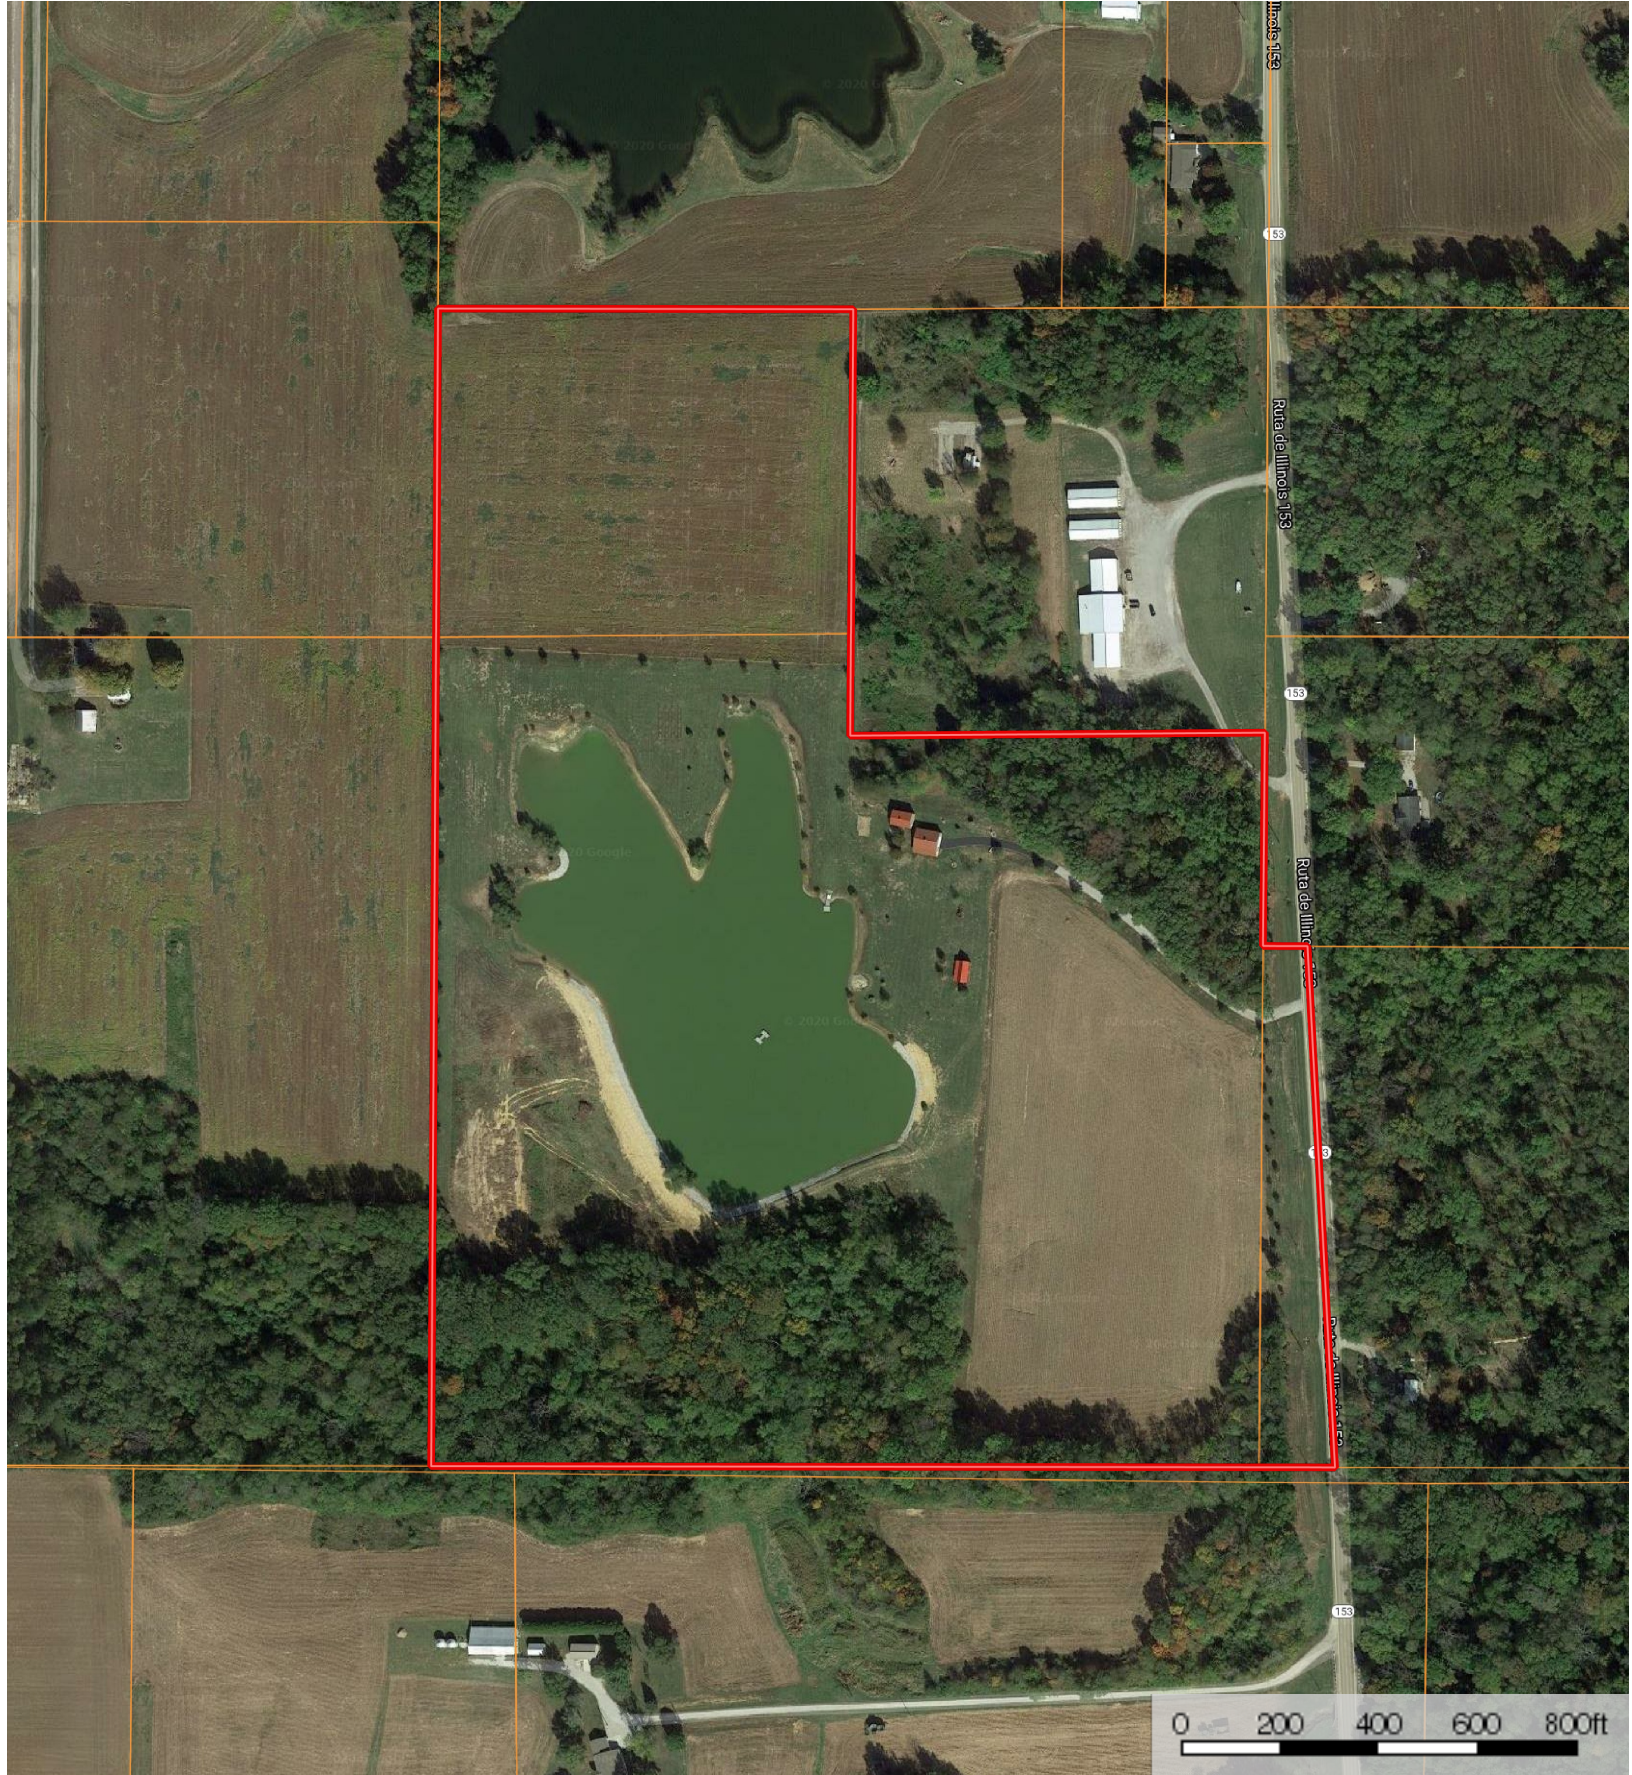

253: 135 State Route 153
Washington County, Illinois, 48 AC +/-

 Boundary

The information contained herein was obtained from sources deemed to be reliable. MapRight Services makes no warranties or guarantees as to the completeness or accuracy thereof.