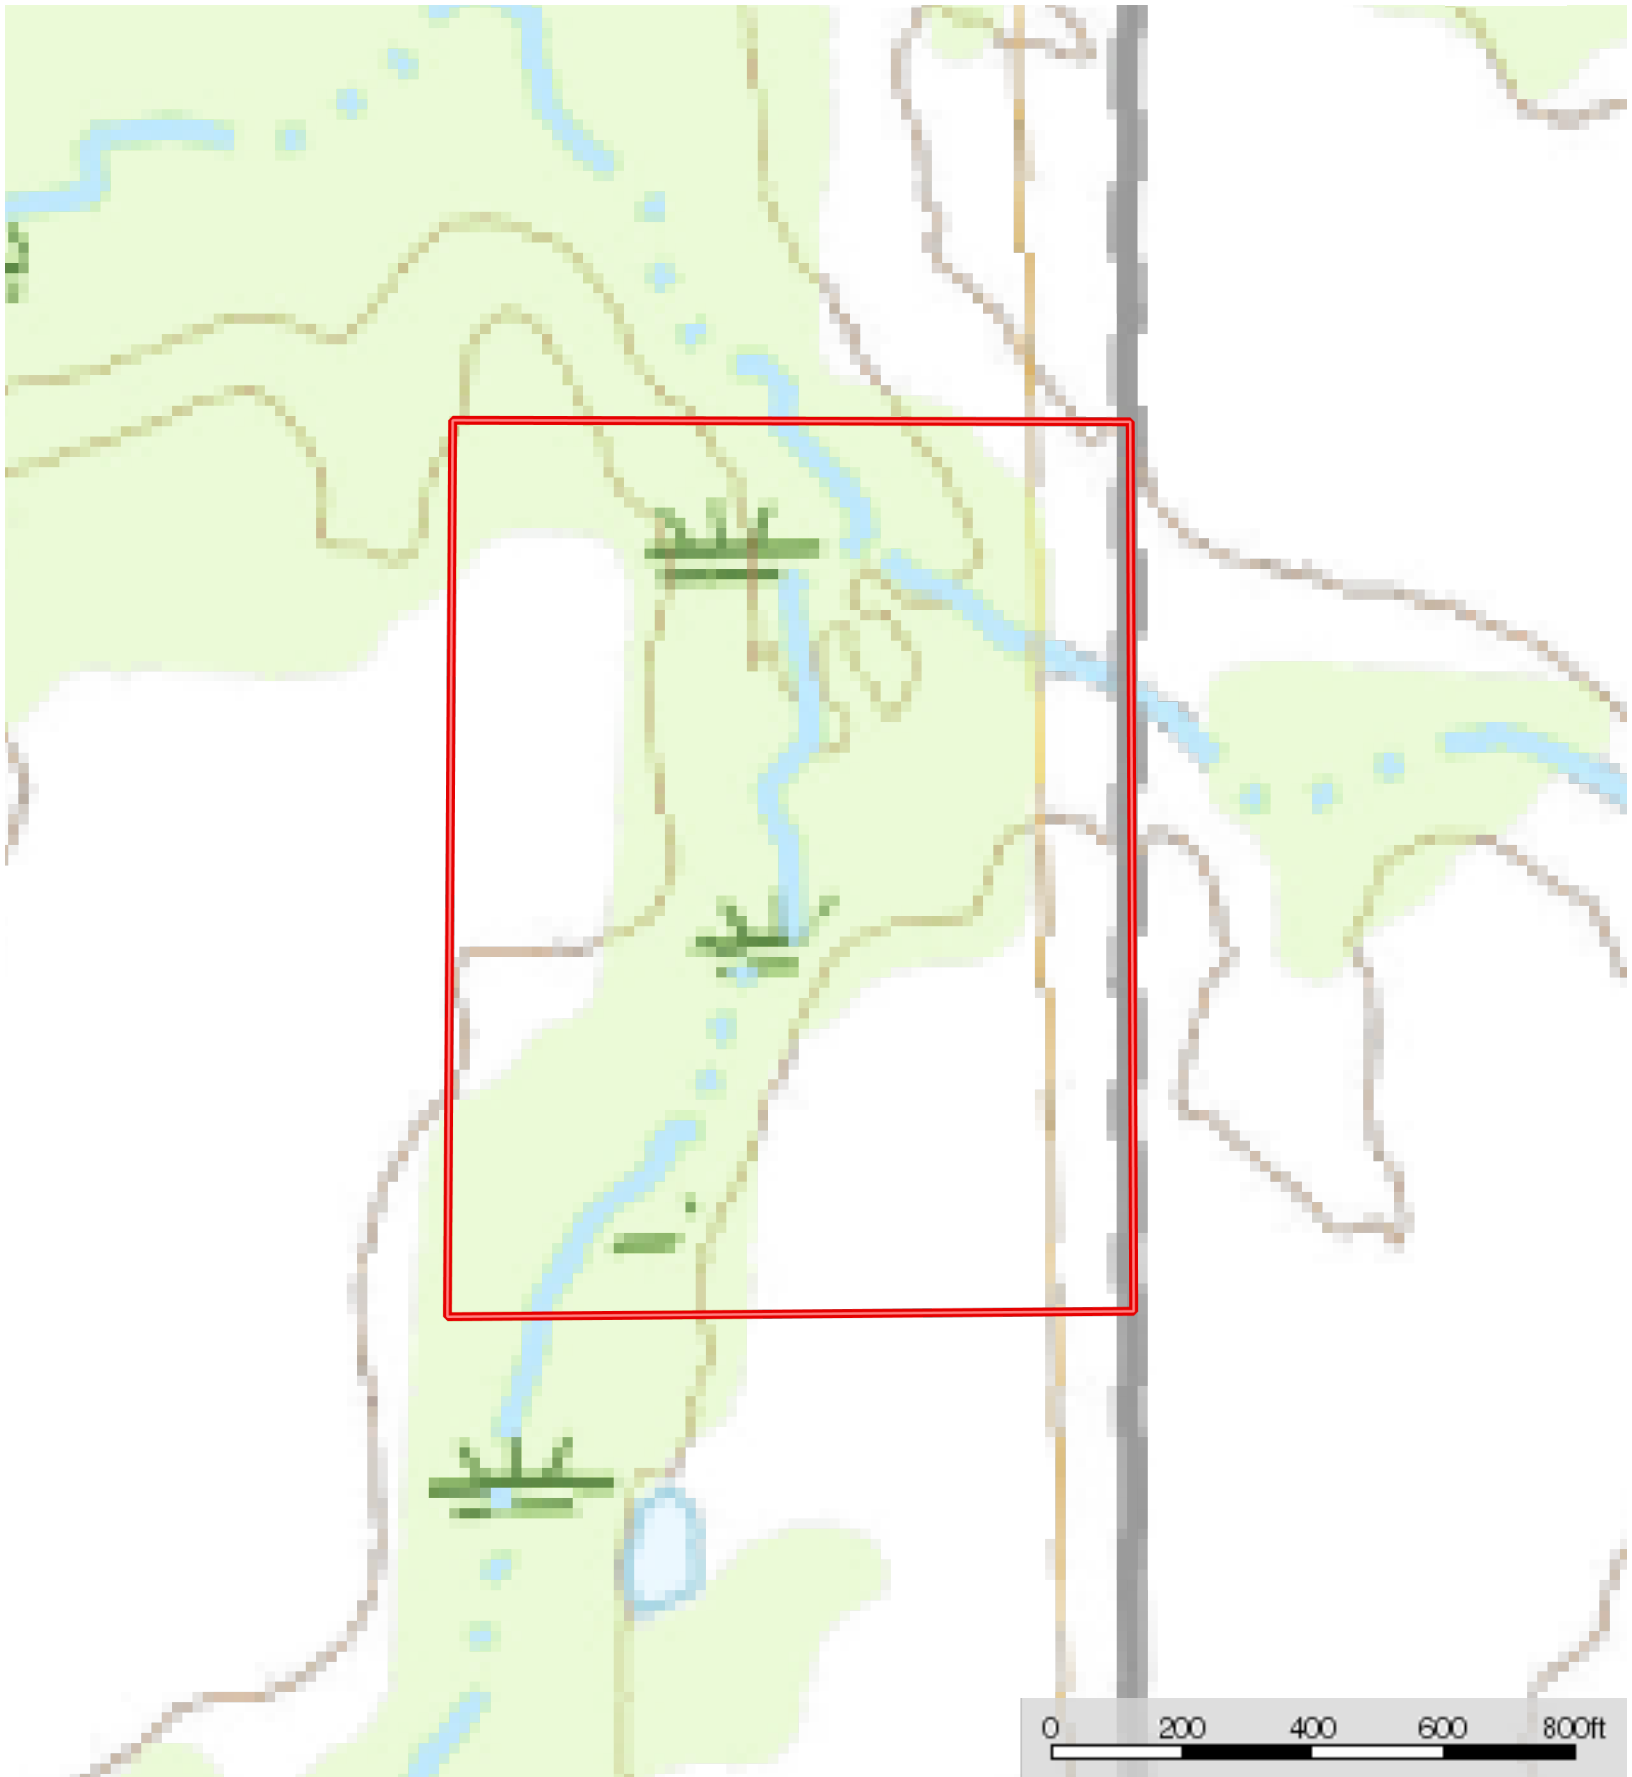

320_14967 Cattle Pen Rd, Okawville, IL 62271
Washington County, Illinois, 20 AC +/-

 Boundary