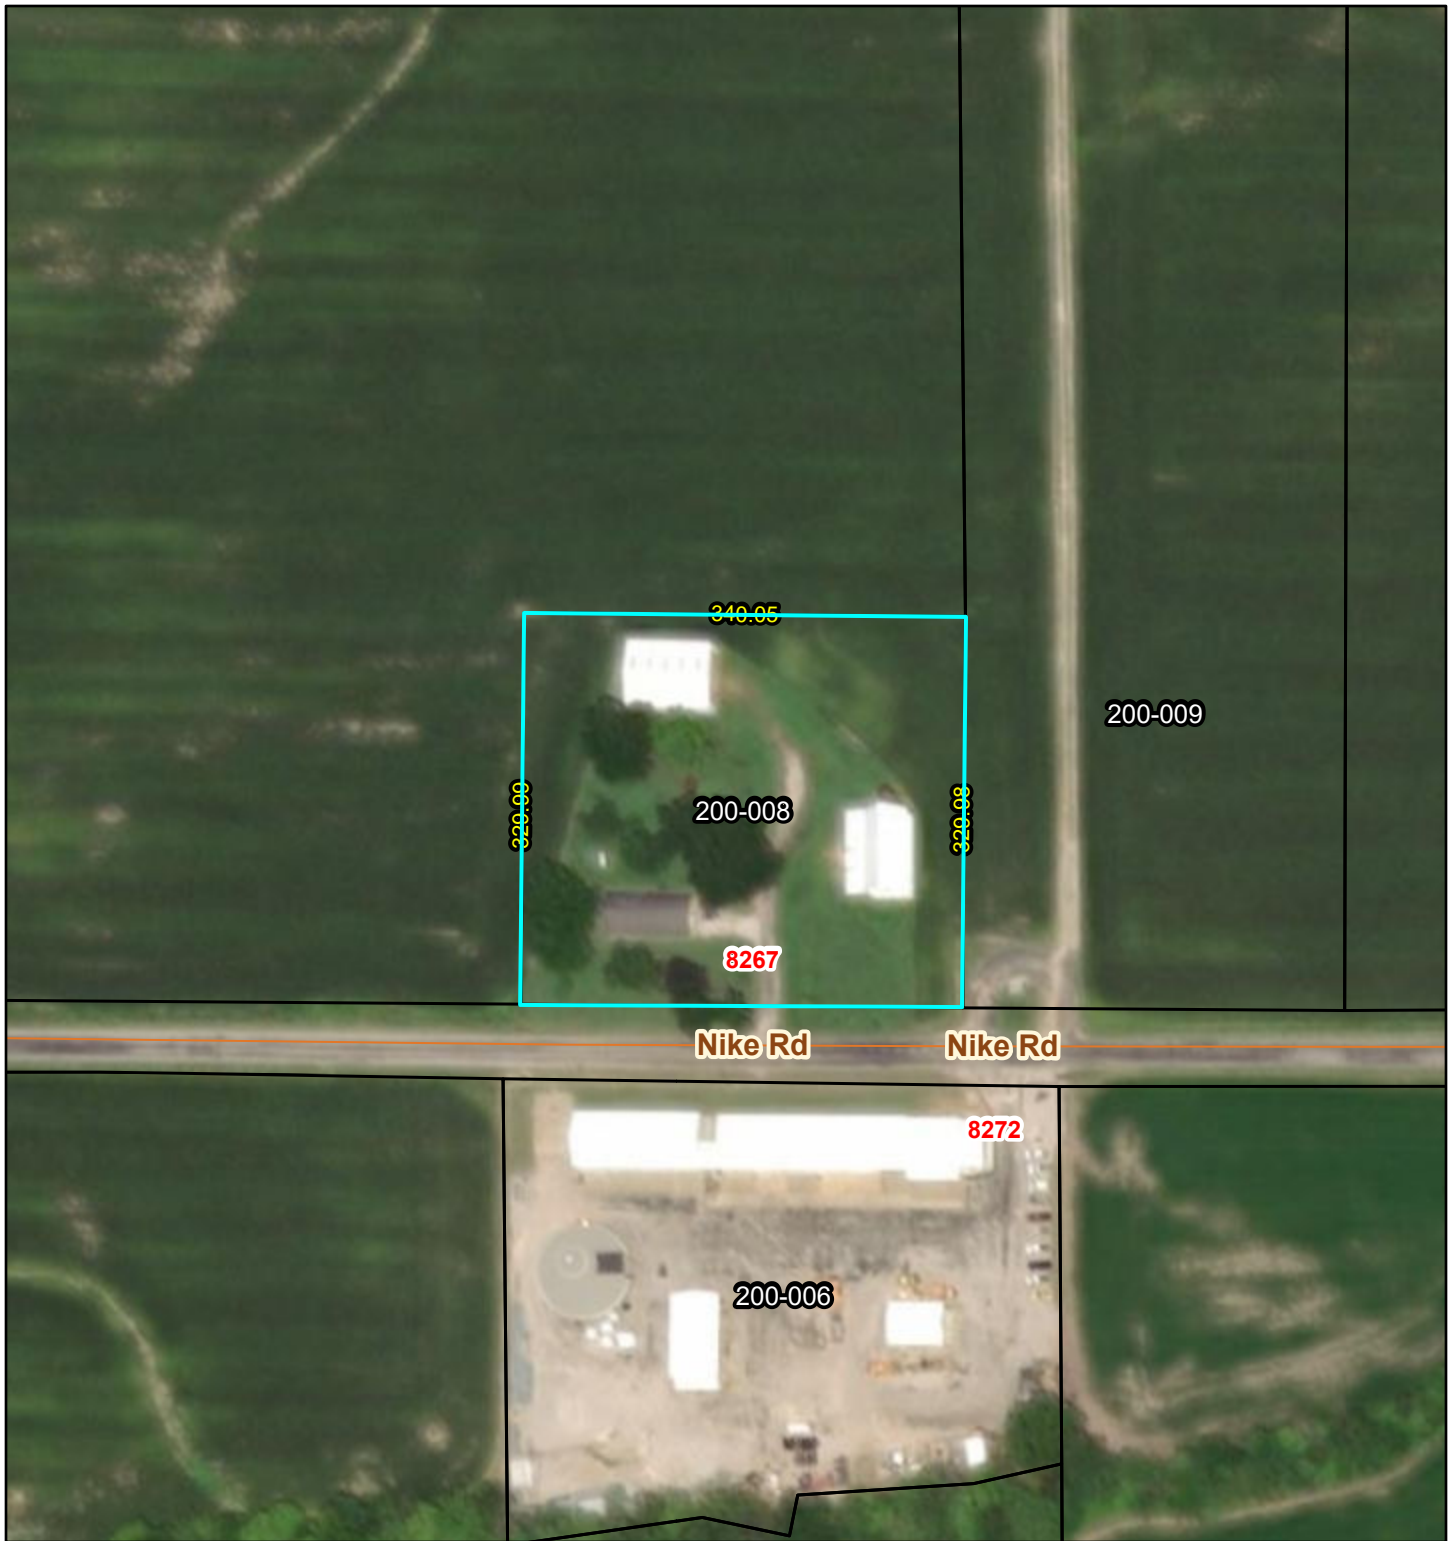

Monroe_2.5_Haudrich

4/14/2021, 10:00:57 AM

- Lot Dimensions
- Road
- Address Points
- Parcels

Maxar, Microsoft