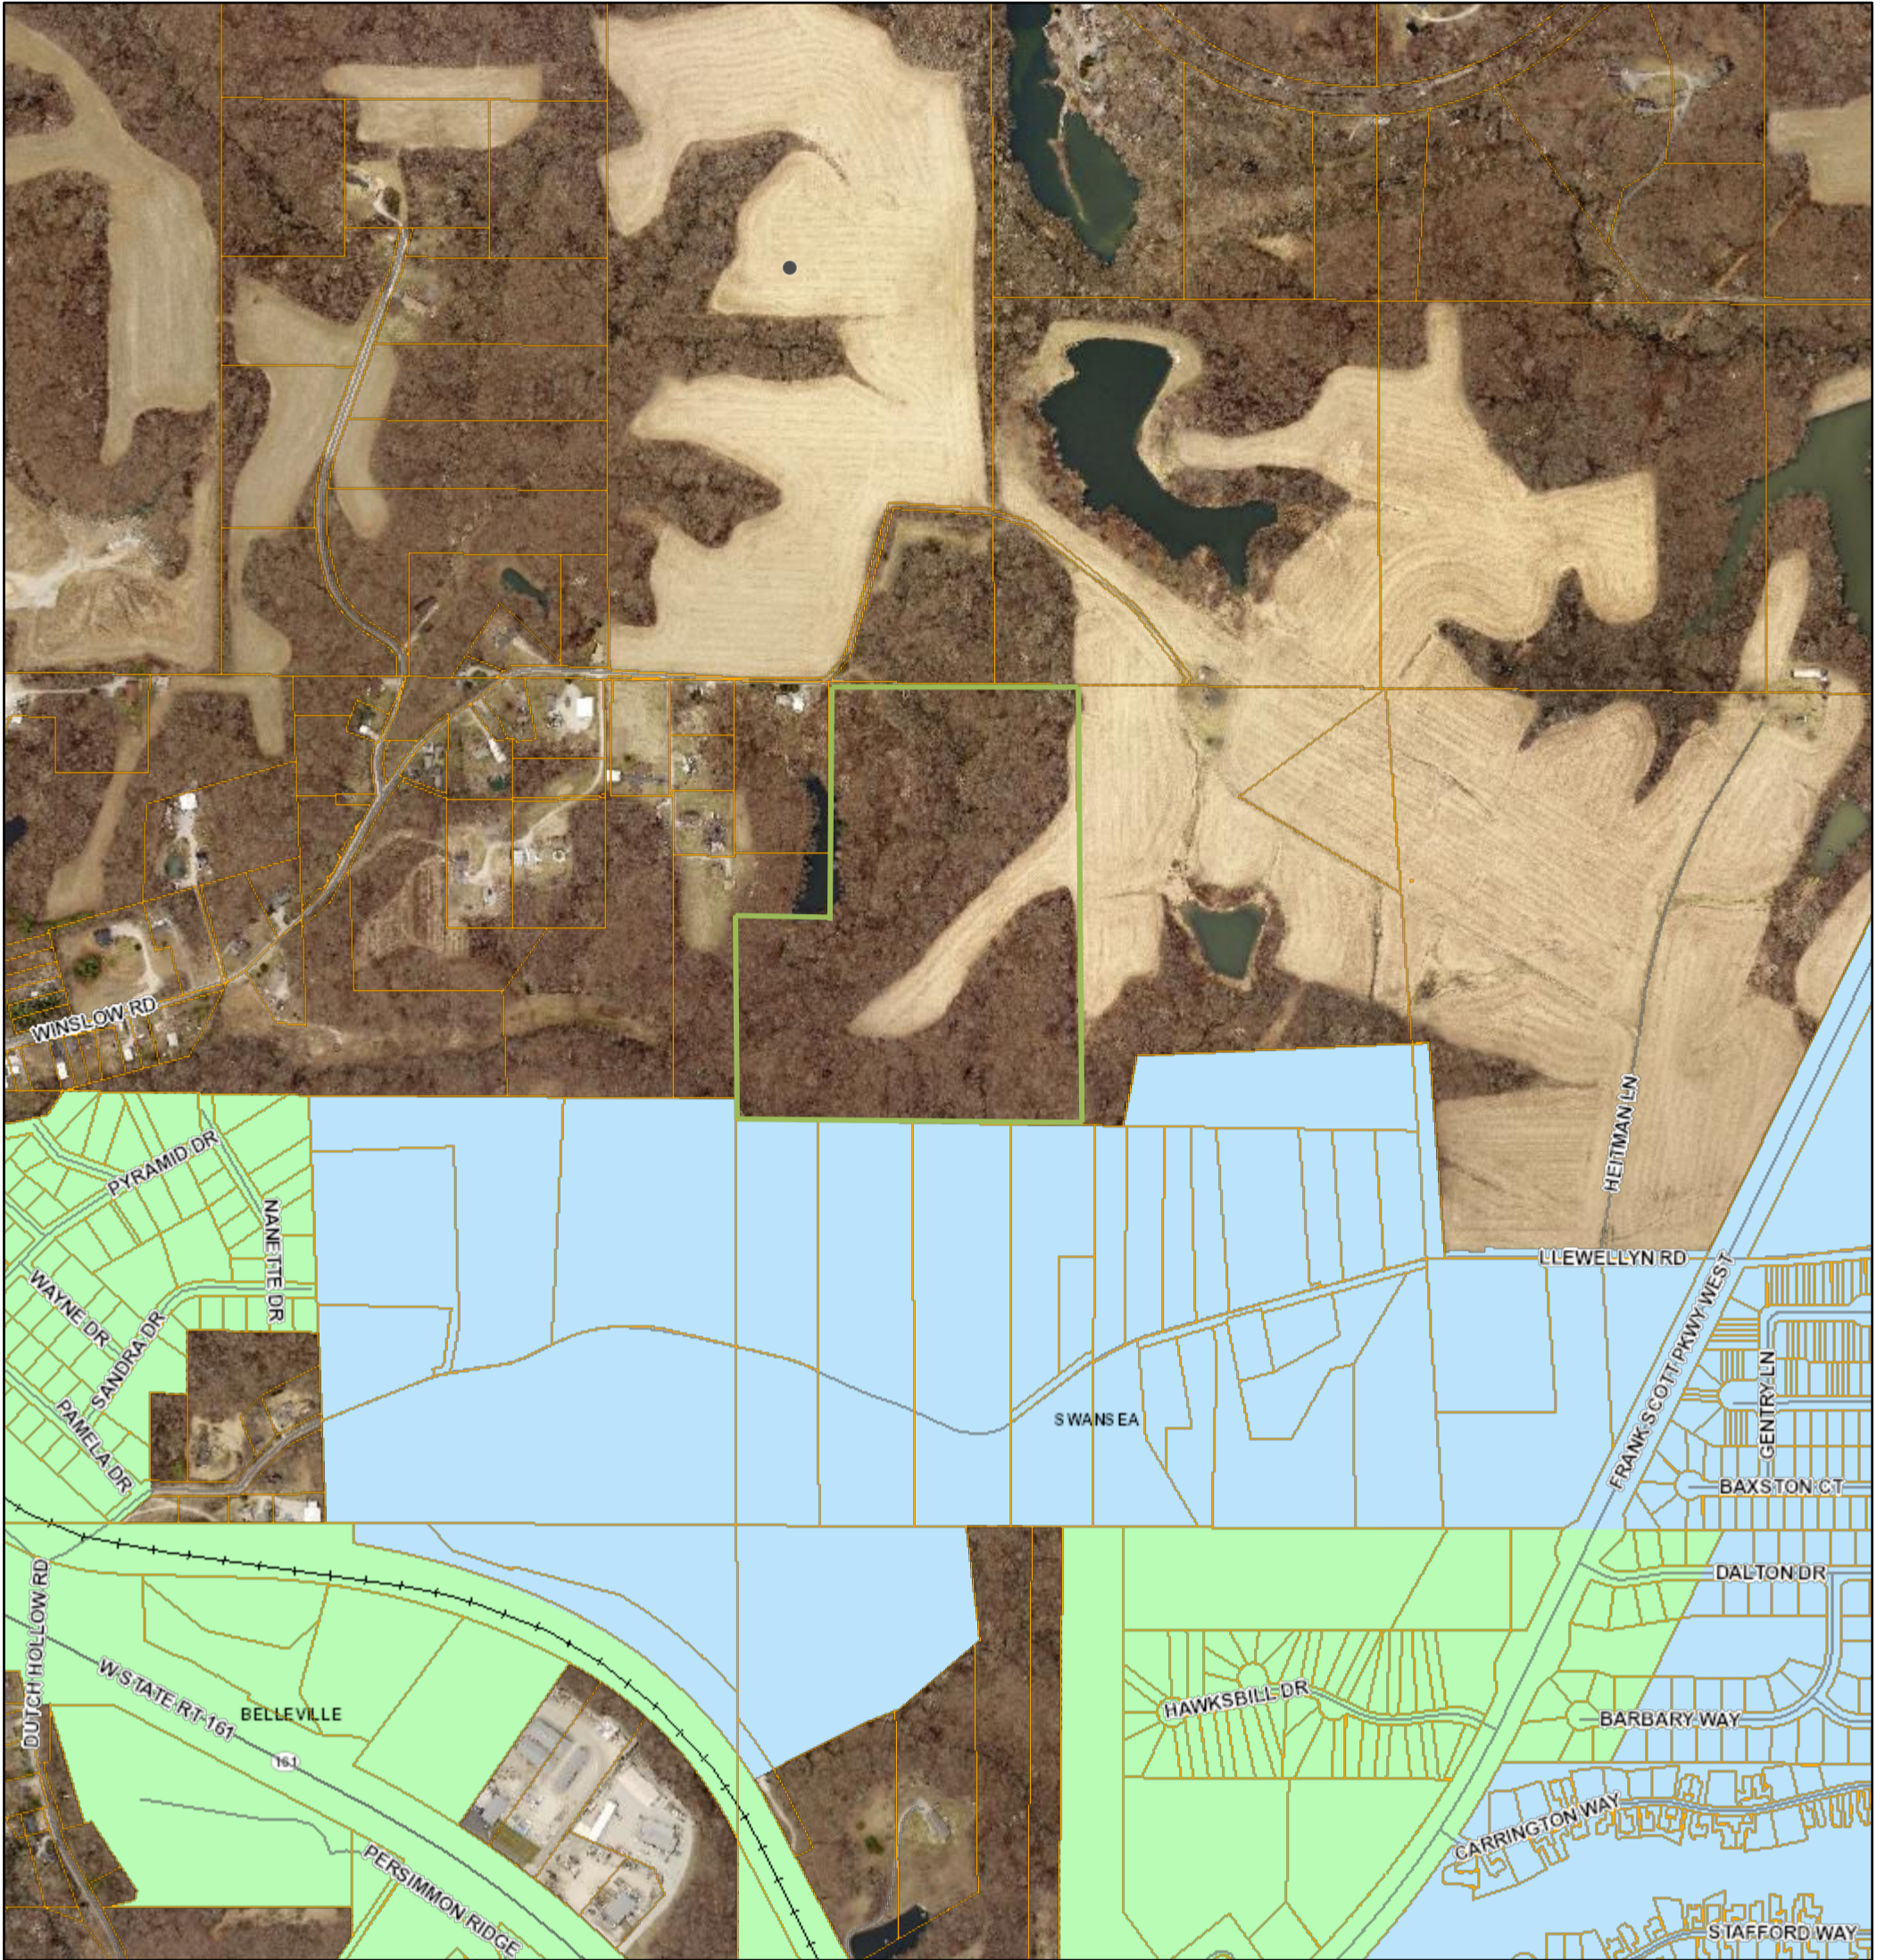

# 00 Winslow Rd, Belleville, IL

9/24/2020, 11:23:41 AM

1:9,028

Major Highways

- 20
- 30
- MidAmerica Flight Line
- Scott Flight Line
- Railroads

Municipalities

- ALORTON
- BELLEVILLE
- BROOKLYN
- CAHOKIA

- |                  |            |                   |
|------------------|------------|-------------------|
| CASEYVILLE       | LEBANON    | SMITHTON          |
| CENTREVILLE      | LENZBURG   | ST LIBORY         |
| COLLINSVILLE     | MADISON    | SUMMERFIELD       |
| COLUMBIA         | MARISSA    | SWANSEA           |
| DUPO             | MASCOUTAH  | WASHINGTON PARK   |
| EAST CARONDELET  | MILLSTADT  | Township Boundary |
| EAST ST LOUIS    | NEW ATHENS | Imagery2020       |
| FAIRMONT CITY    | NEW BADEN  | Red: Band_1       |
| FAIRVIEW HEIGHTS | OFALLON    | Green: Band_2     |
| FAYETTEVILLE     | SAUGET     | Blue: Band_3      |
| FREEBURG         | SHILOH     | Roads             |
|                  |            | Parcels           |

Esri, HERE, Garmin, (c) OpenStreetMap contributors, and the GIS user community