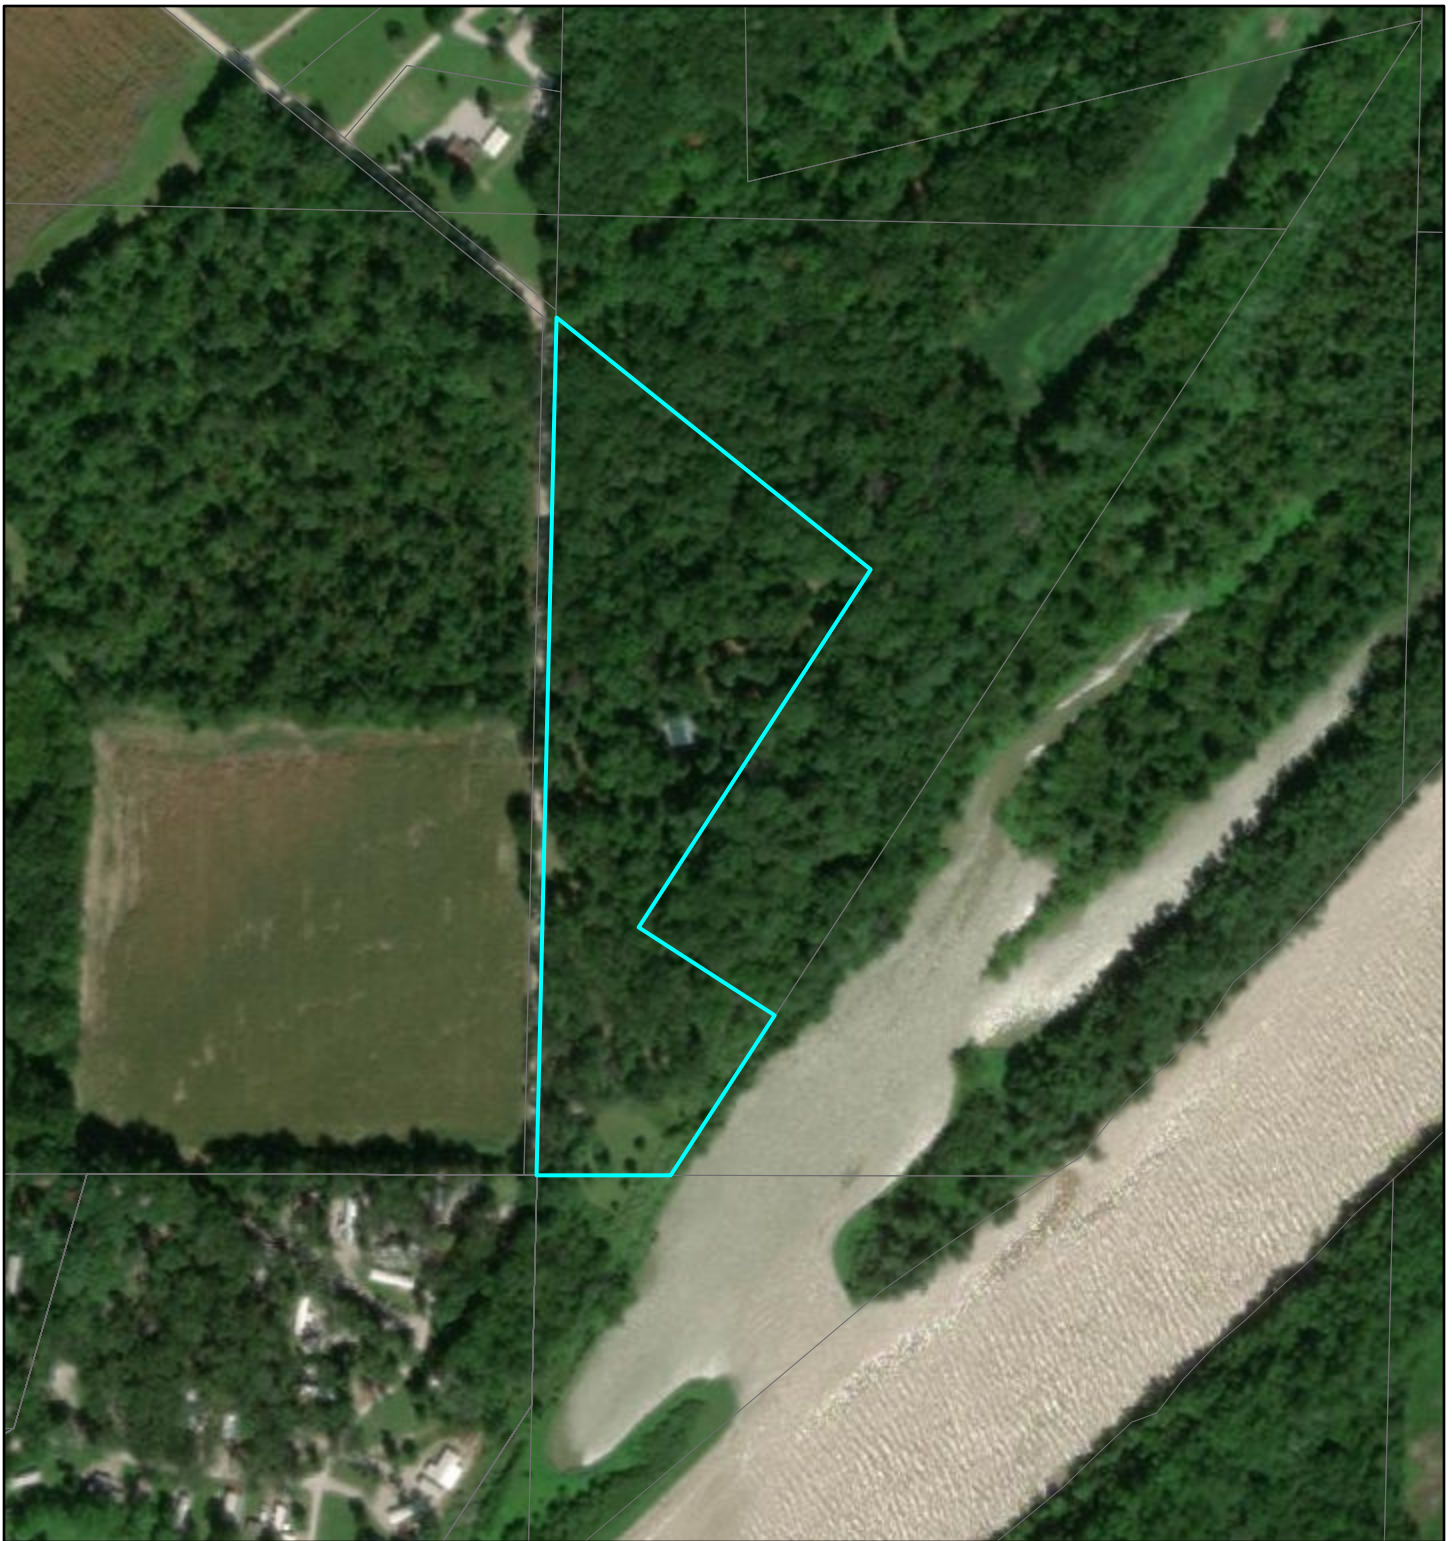

7500 Camp Creek

3/2/2021, 8:50:33 AM

World Imagery

Low Resolution 15m Imagery

High Resolution 60cm Imagery

High Resolution 30cm Imagery

Citations

1.2m Resolution Metadata