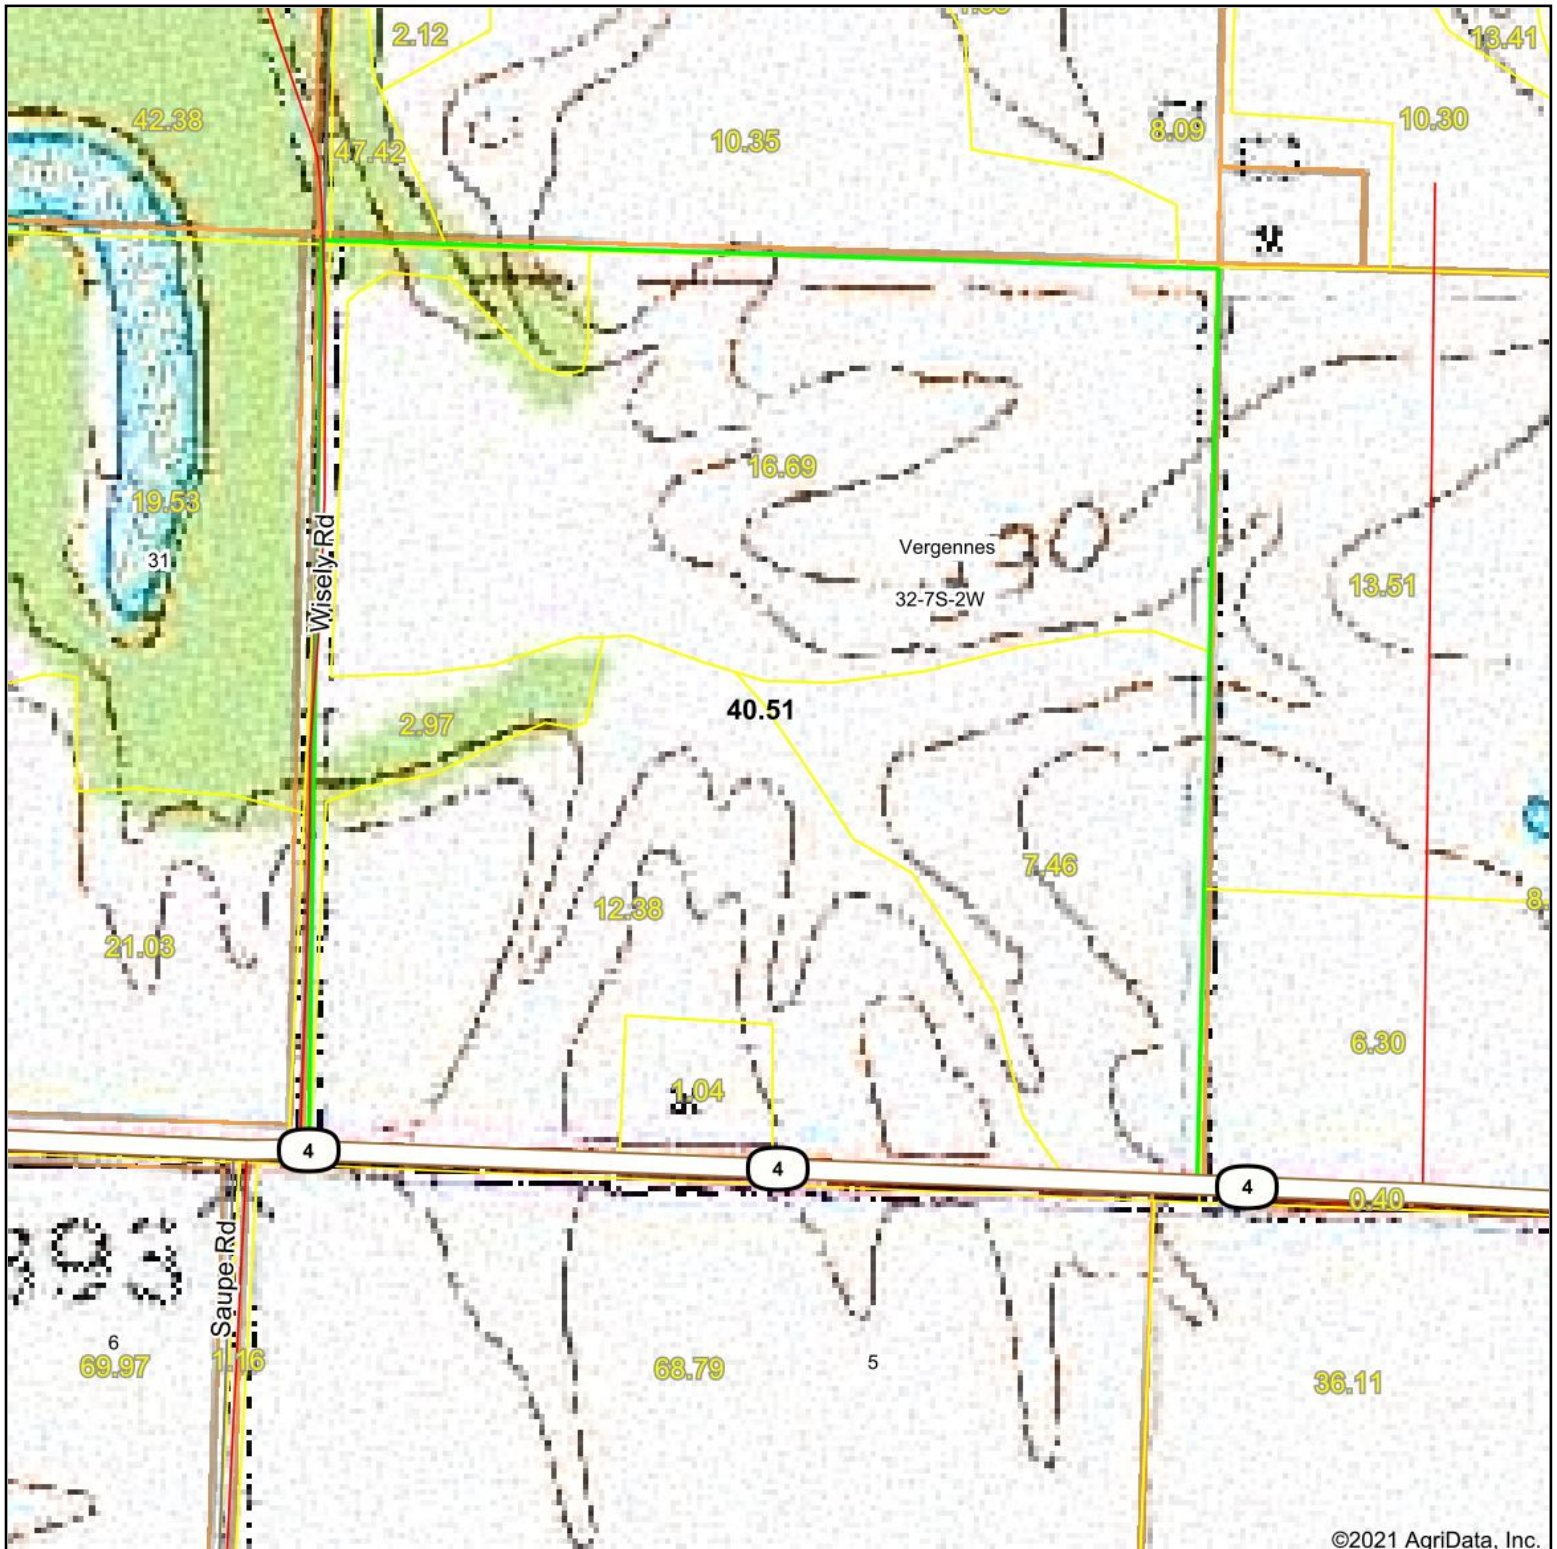

Topography Map

©2021 AgriData, Inc.

map center: 37° 51' 52.24, -89° 21' 23.98

32-7S-2W
Jackson County
Illinois

6/10/2021

Maps Provided By:

© AgriData, Inc. 2021 www.AgriDataInc.com