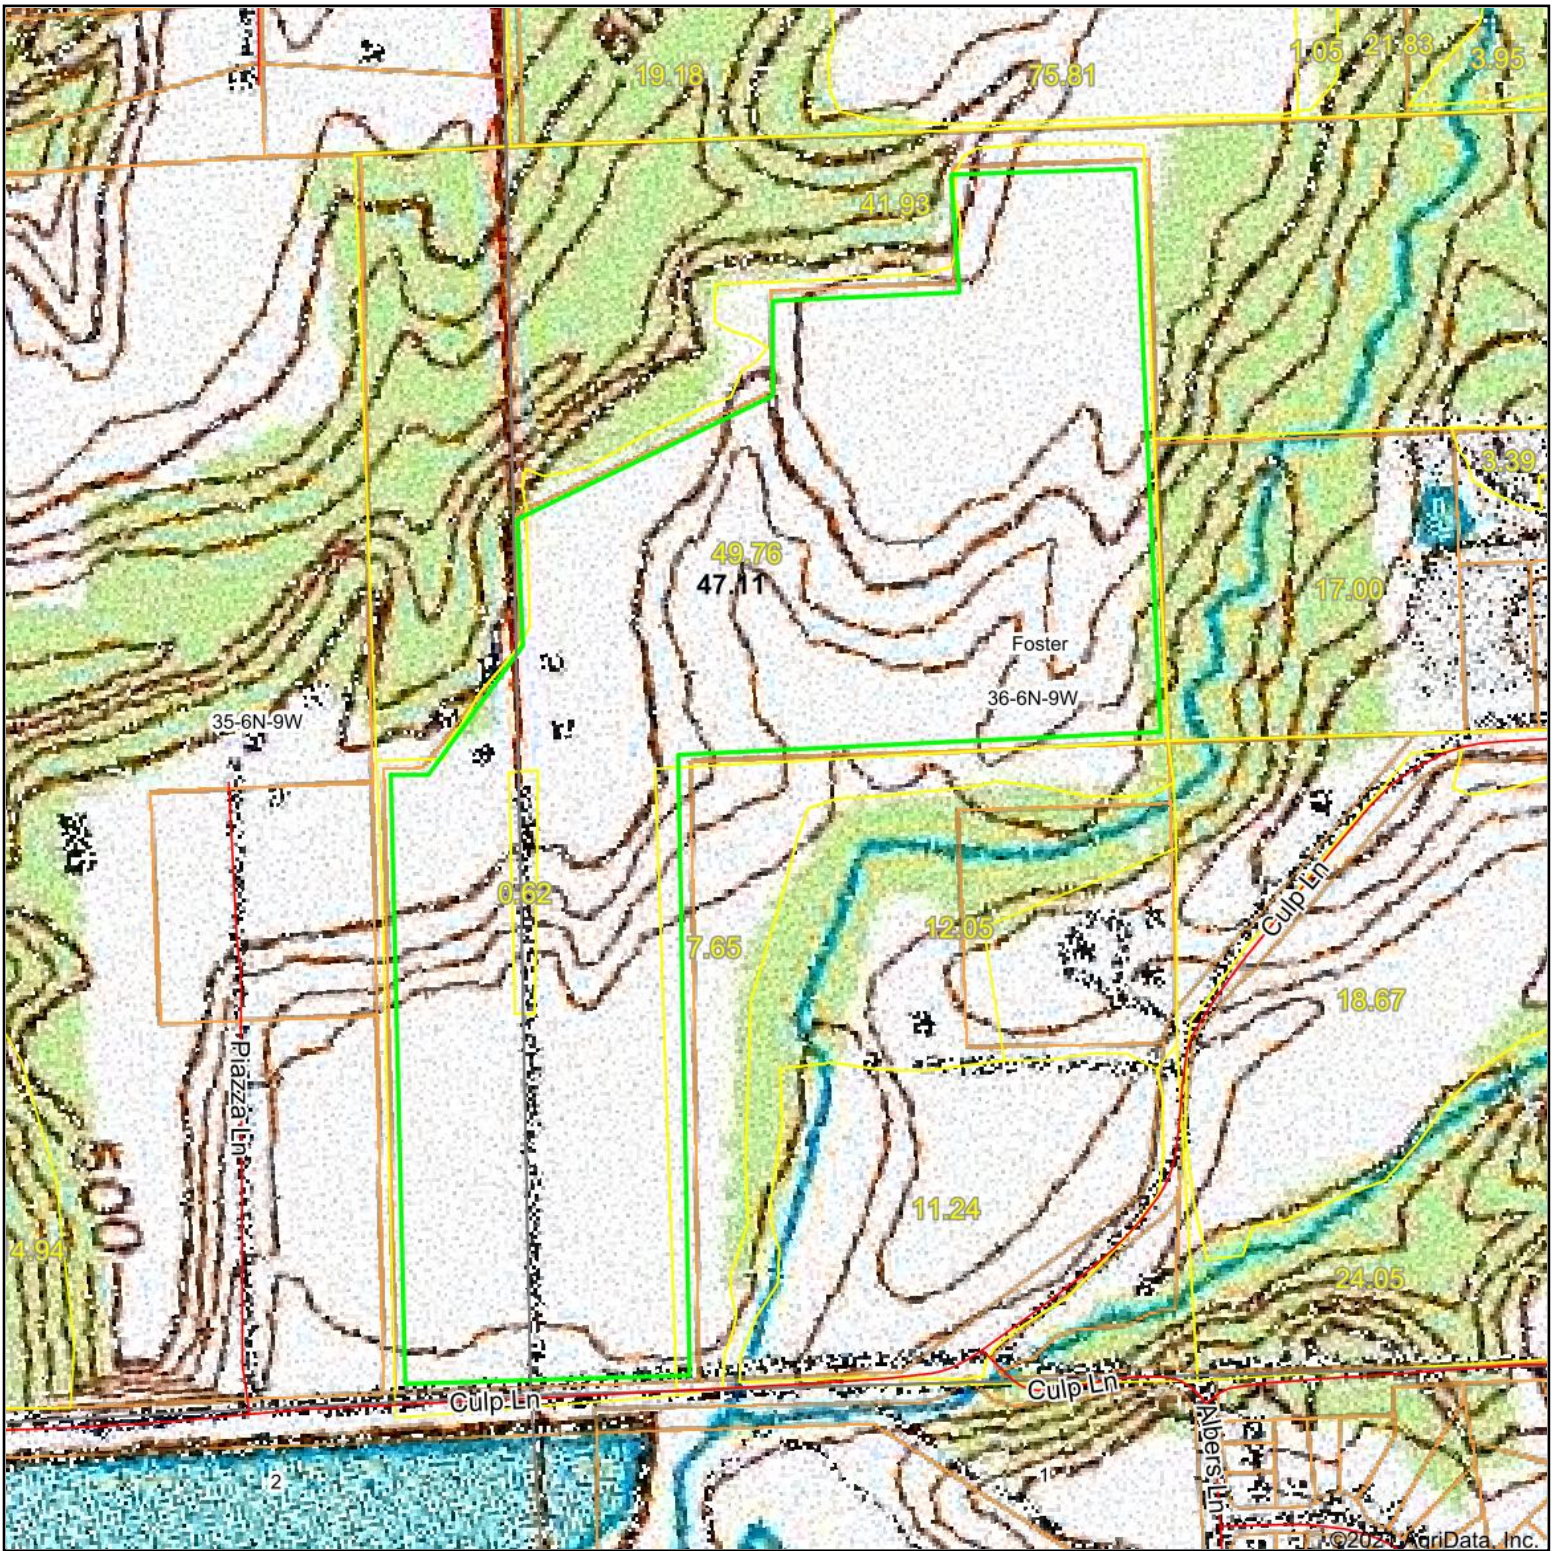

Topography Map

map center: 38° 55' 38.83, -90° 3' 30.39

36-6N-9W
Madison County
Illinois

9/1/2021

Maps Provided By:

© AgriData, Inc. 2021 www.AgriDataInc.com