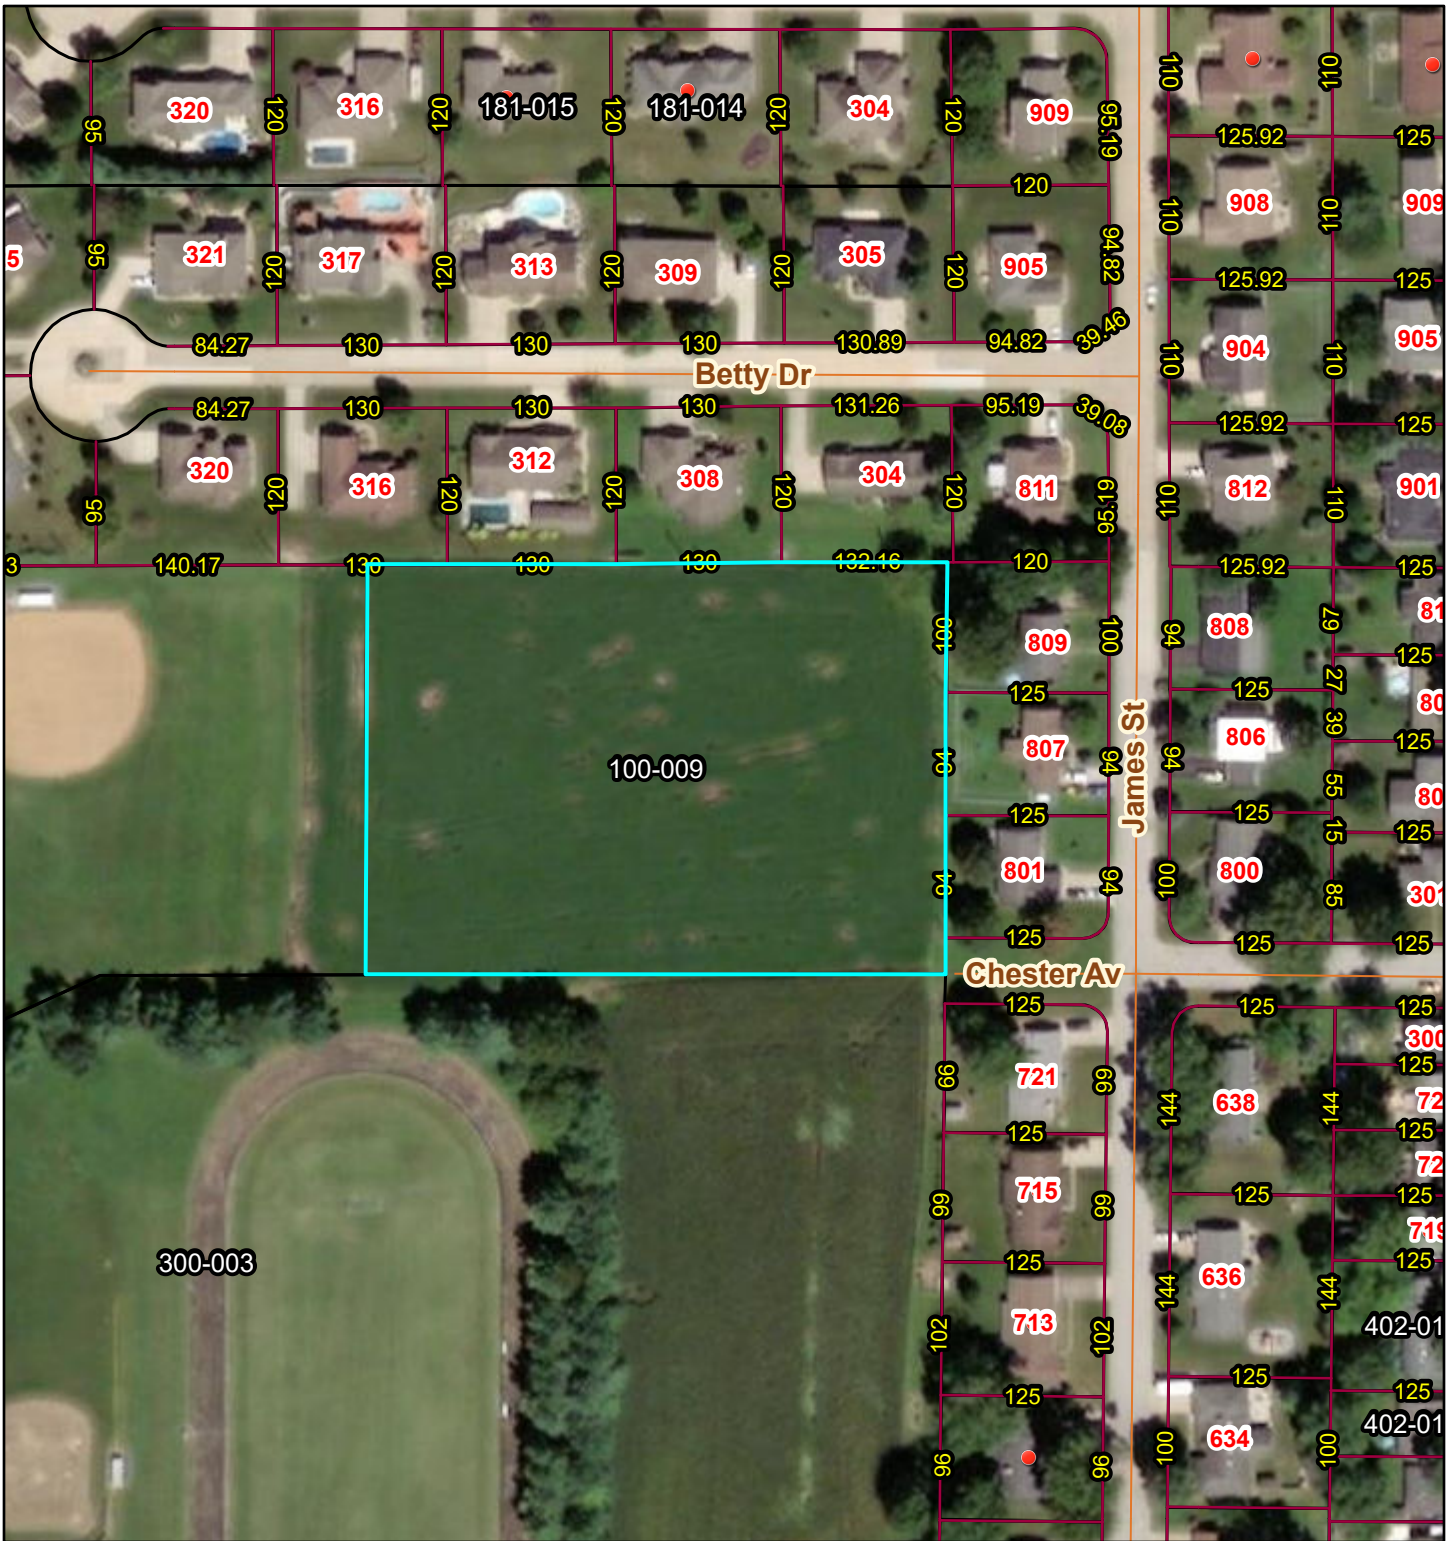

# Monroe\_3ac

9/22/2021, 3:02:42 PM

1:2,257

- Lot Dimensions
- Road
- Address Points
- ▭ Parcels

Maxar, Microsoft