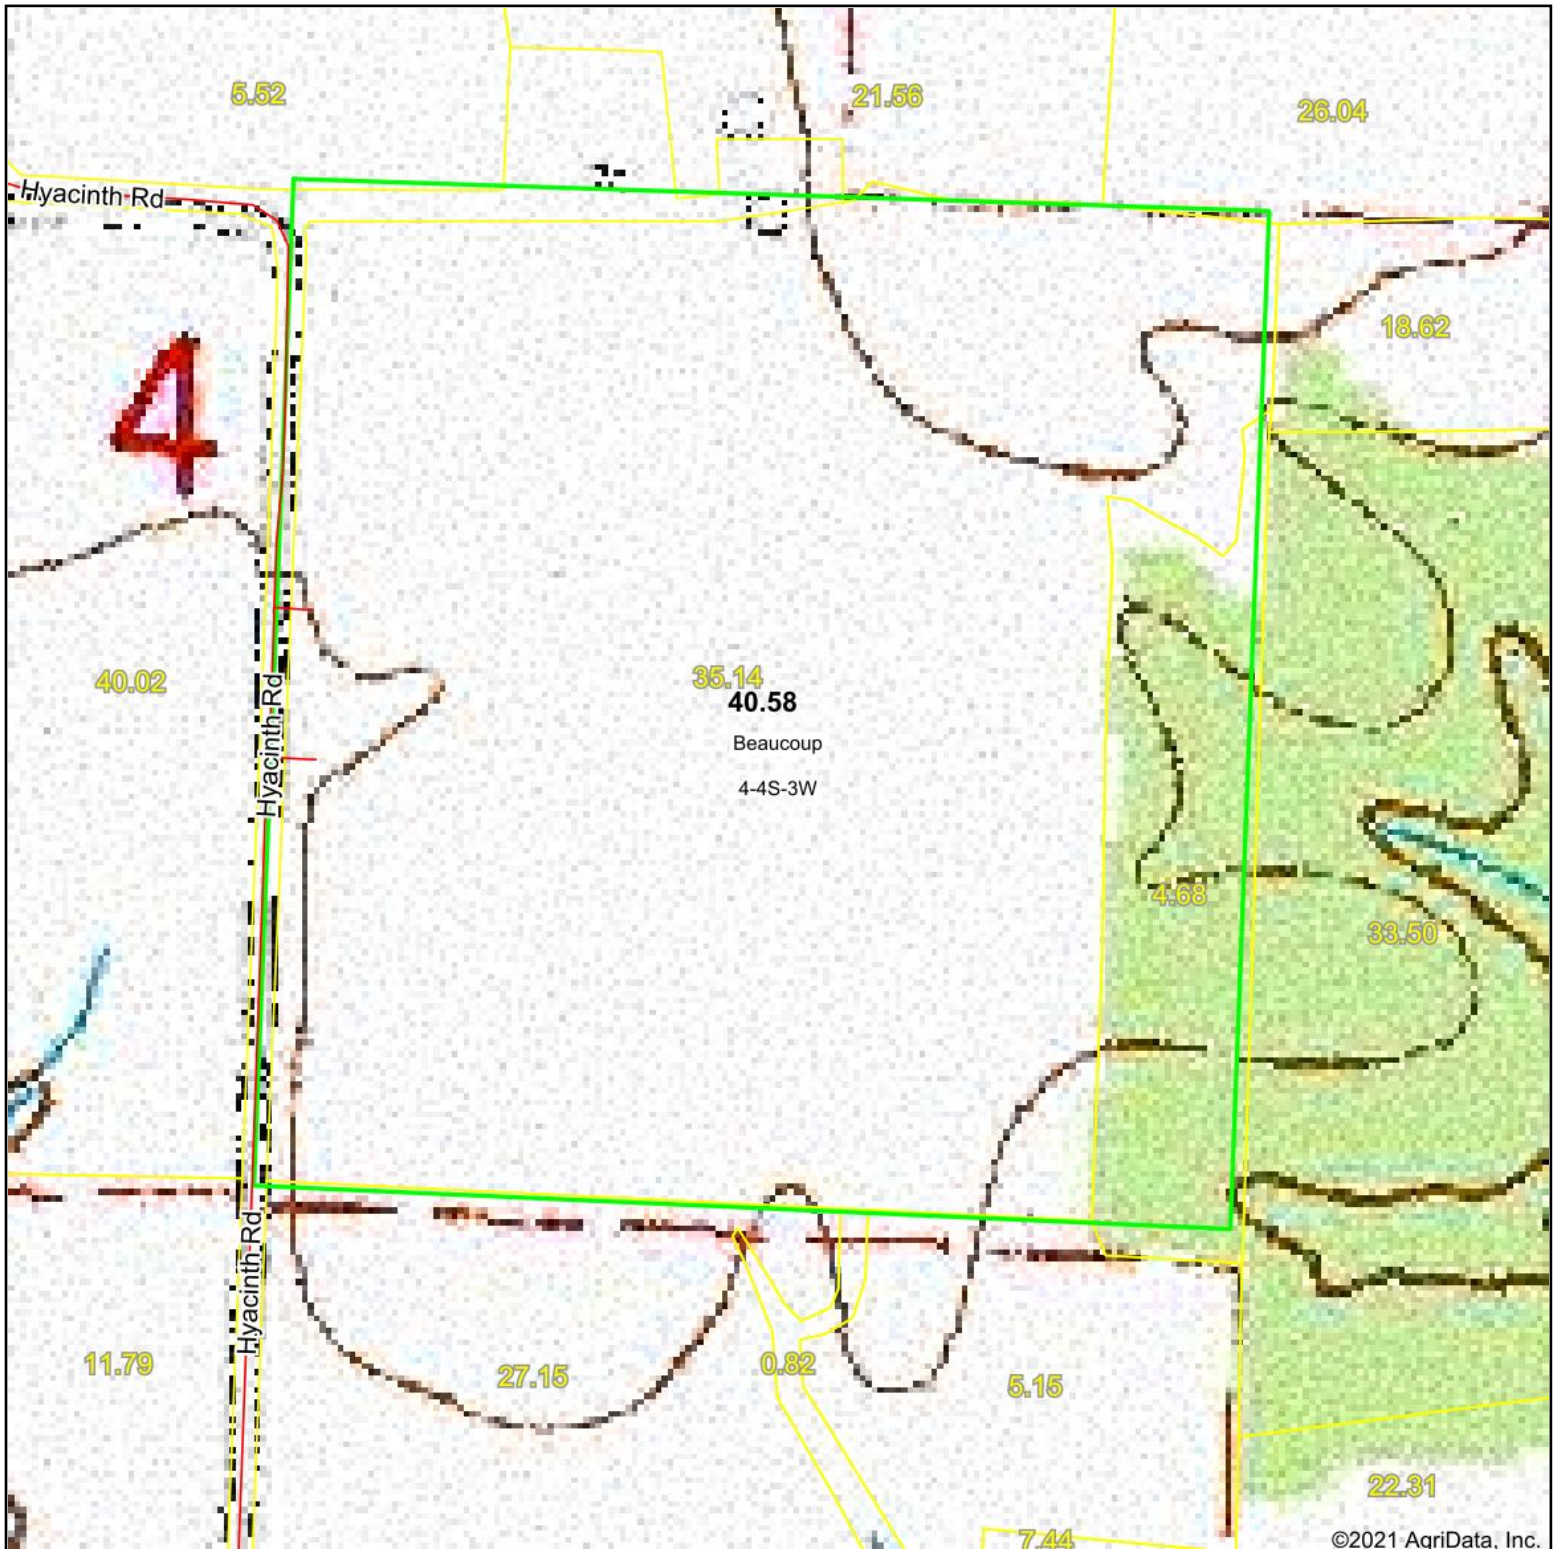

Topography Map

©2021 AgriData, Inc.

map center: 38° 12' 25.32, -89° 25' 52.4

4-4S-3W
Perry County
Illinois

11/16/2021

Field borders provided by Farm Service Agency as of 5/21/2008.