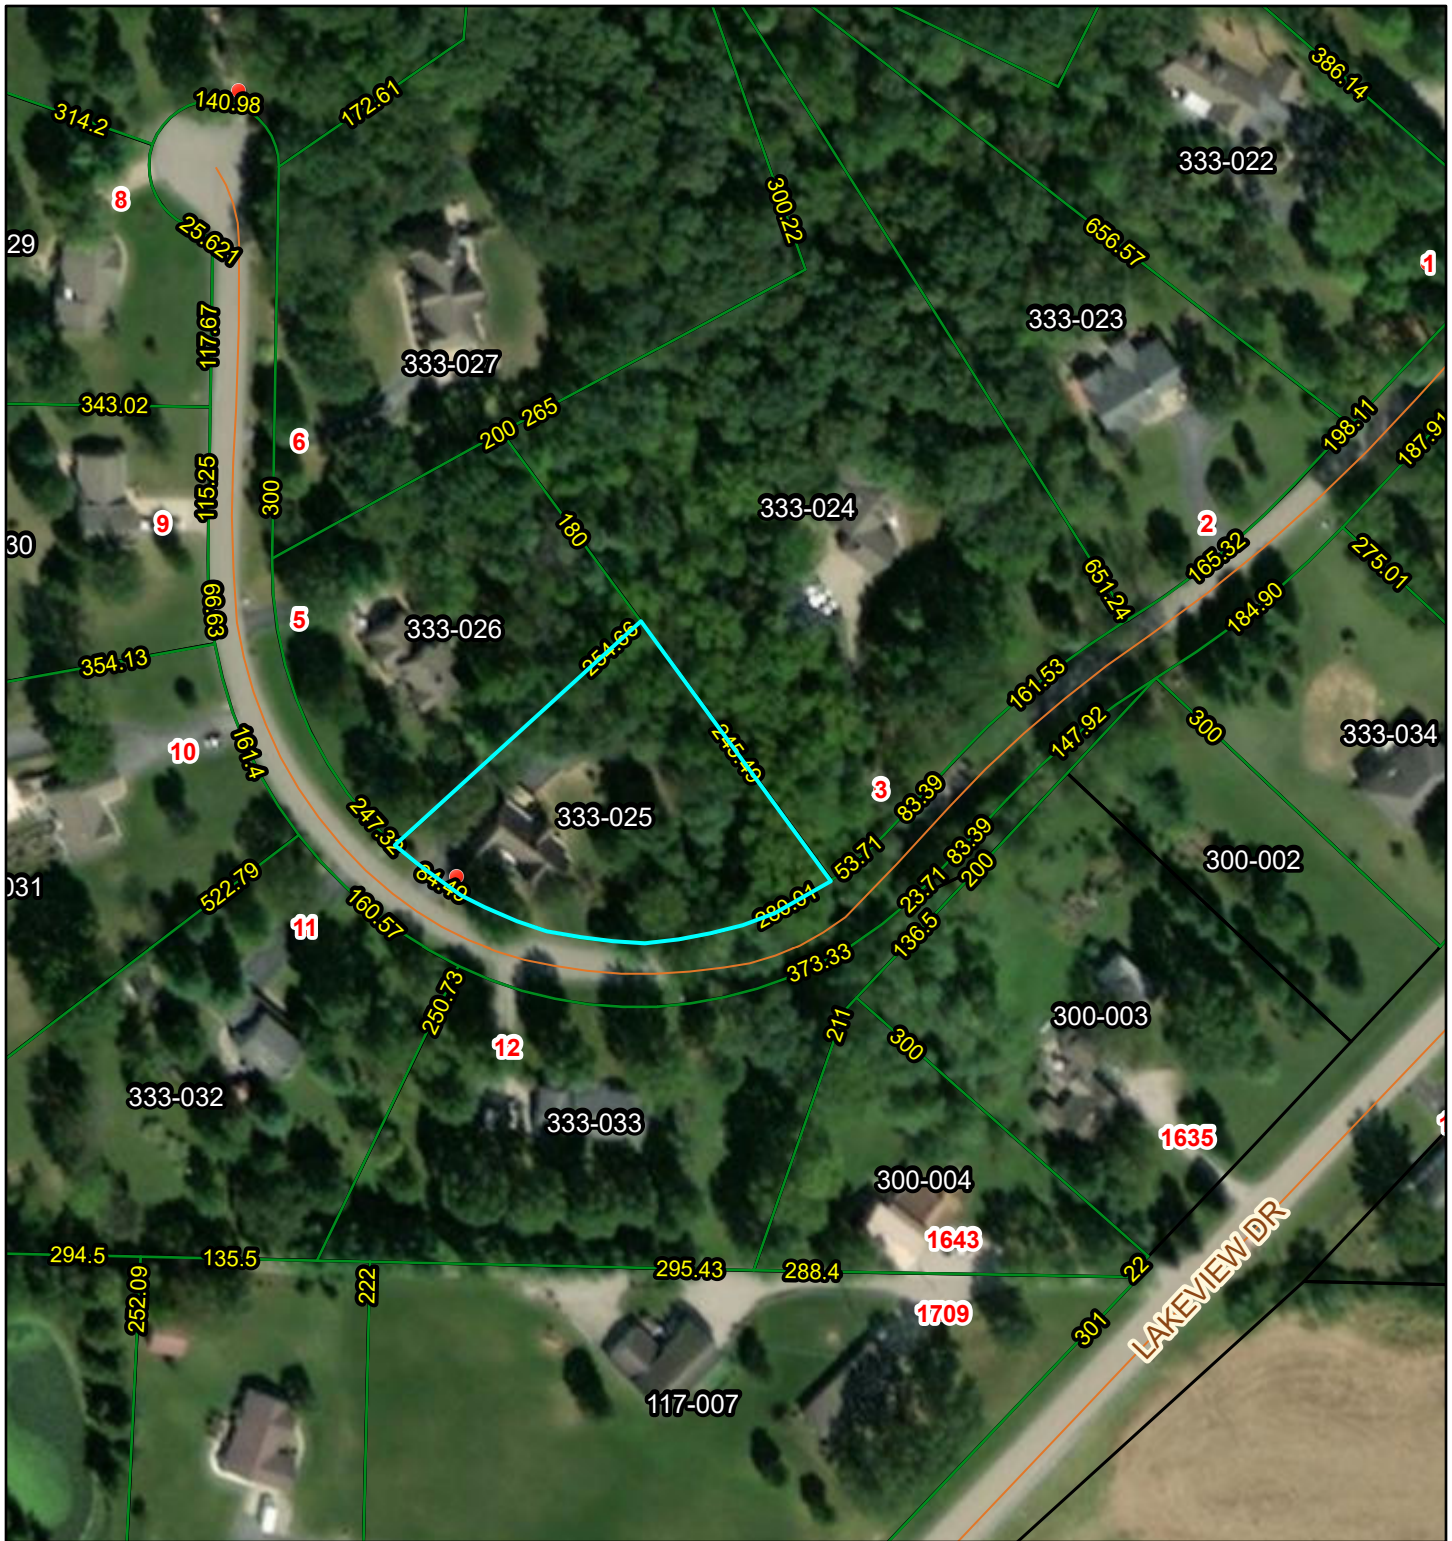

4 Shady Oak

6/10/2022, 3:24:57 PM

1:2,257

-  Lot Dimensions
-  Road
-  Address Points
-  Parcels

Source: Esri, Maxar, Earthstar Geographics, and the GIS User Community