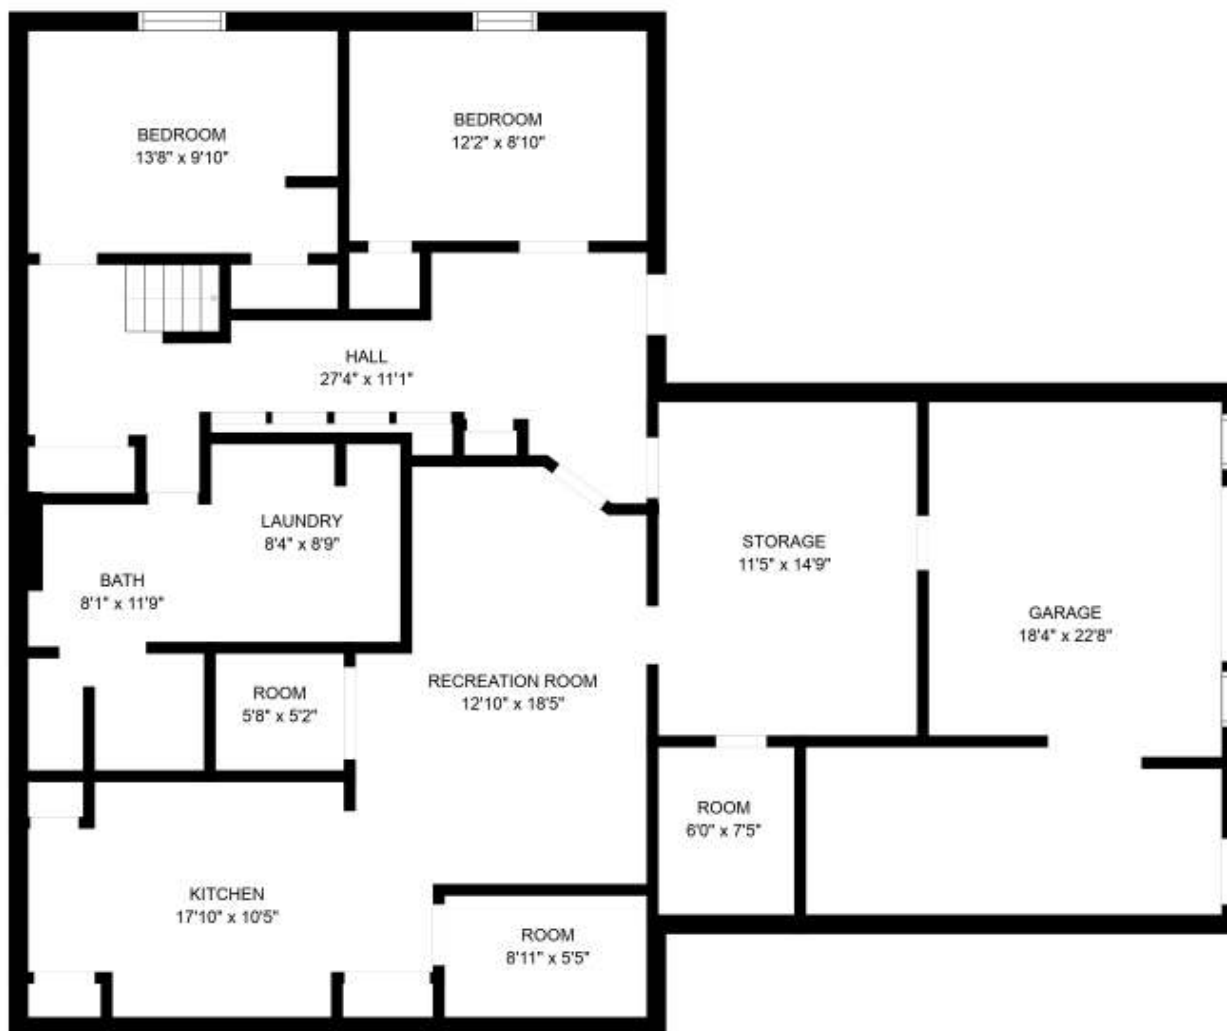

FLOOR 1

FLOOR 2

Estimated areas

GLA FLOOR 1: 0 sq. ft, excluded 1926 sq. ft
 GLA FLOOR 2: 1942 sq. ft, excluded 119 sq. ft
 Total GLA 1942 sq. ft, total scanned area 3967 sq. ft

SIZES AND DIMENSIONS ARE APPROXIMATE, ACTUAL MAY VARY.

Estimated areas

GLA FLOOR 1: 0 sq. ft, excluded 1926 sq. ft
 GLA FLOOR 2: 1942 sq. ft, excluded 119 sq. ft
 Total GLA 1942 sq. ft, total scanned area 3907 sq. ft

SIZES AND DIMENSIONS ARE APPROXIMATE, ACTUAL MAY VARY.