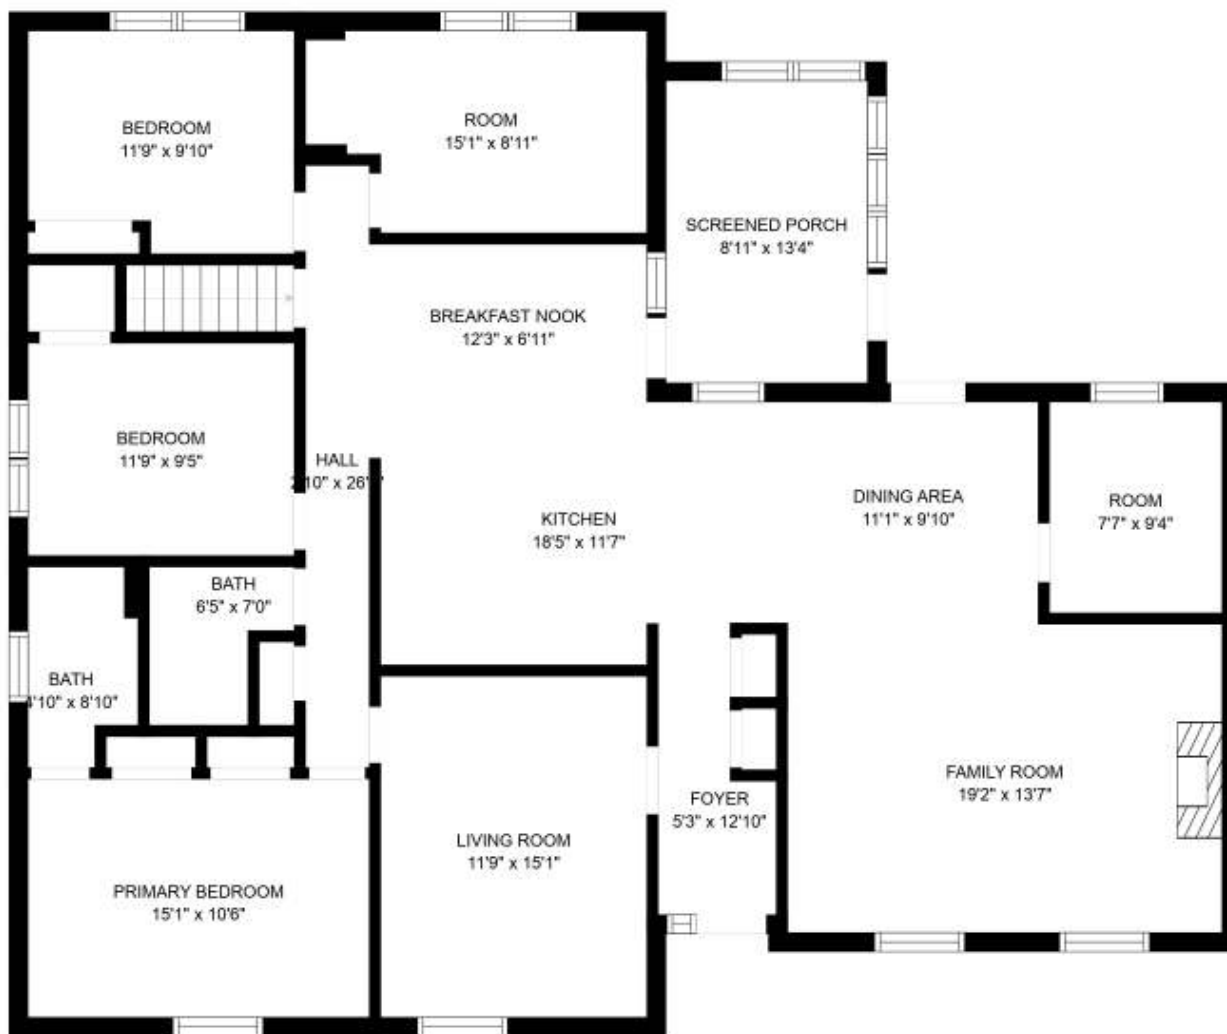

FLOOR 1

FLOOR 2

Estimated areas

GLA FLOOR 1: 0 sq. ft, excluded 1926 sq. ft
 GLA FLOOR 2: 1942 sq. ft, excluded 119 sq. ft
 Total GLA 1942 sq. ft, total scanned area 3967 sq. ft

SIZES AND DIMENSIONS ARE APPROXIMATE, ACTUAL MAY VARY.

Estimated areas

GLA FLOOR 1: 0 sq. ft, excluded 1926 sq. ft
 GLA FLOOR 2: 1942 sq. ft, excluded 119 sq. ft
 Total GLA 1942 sq. ft, total scanned area 3907 sq. ft

SIZES AND DIMENSIONS ARE APPROXIMATE, ACTUAL MAY VARY.