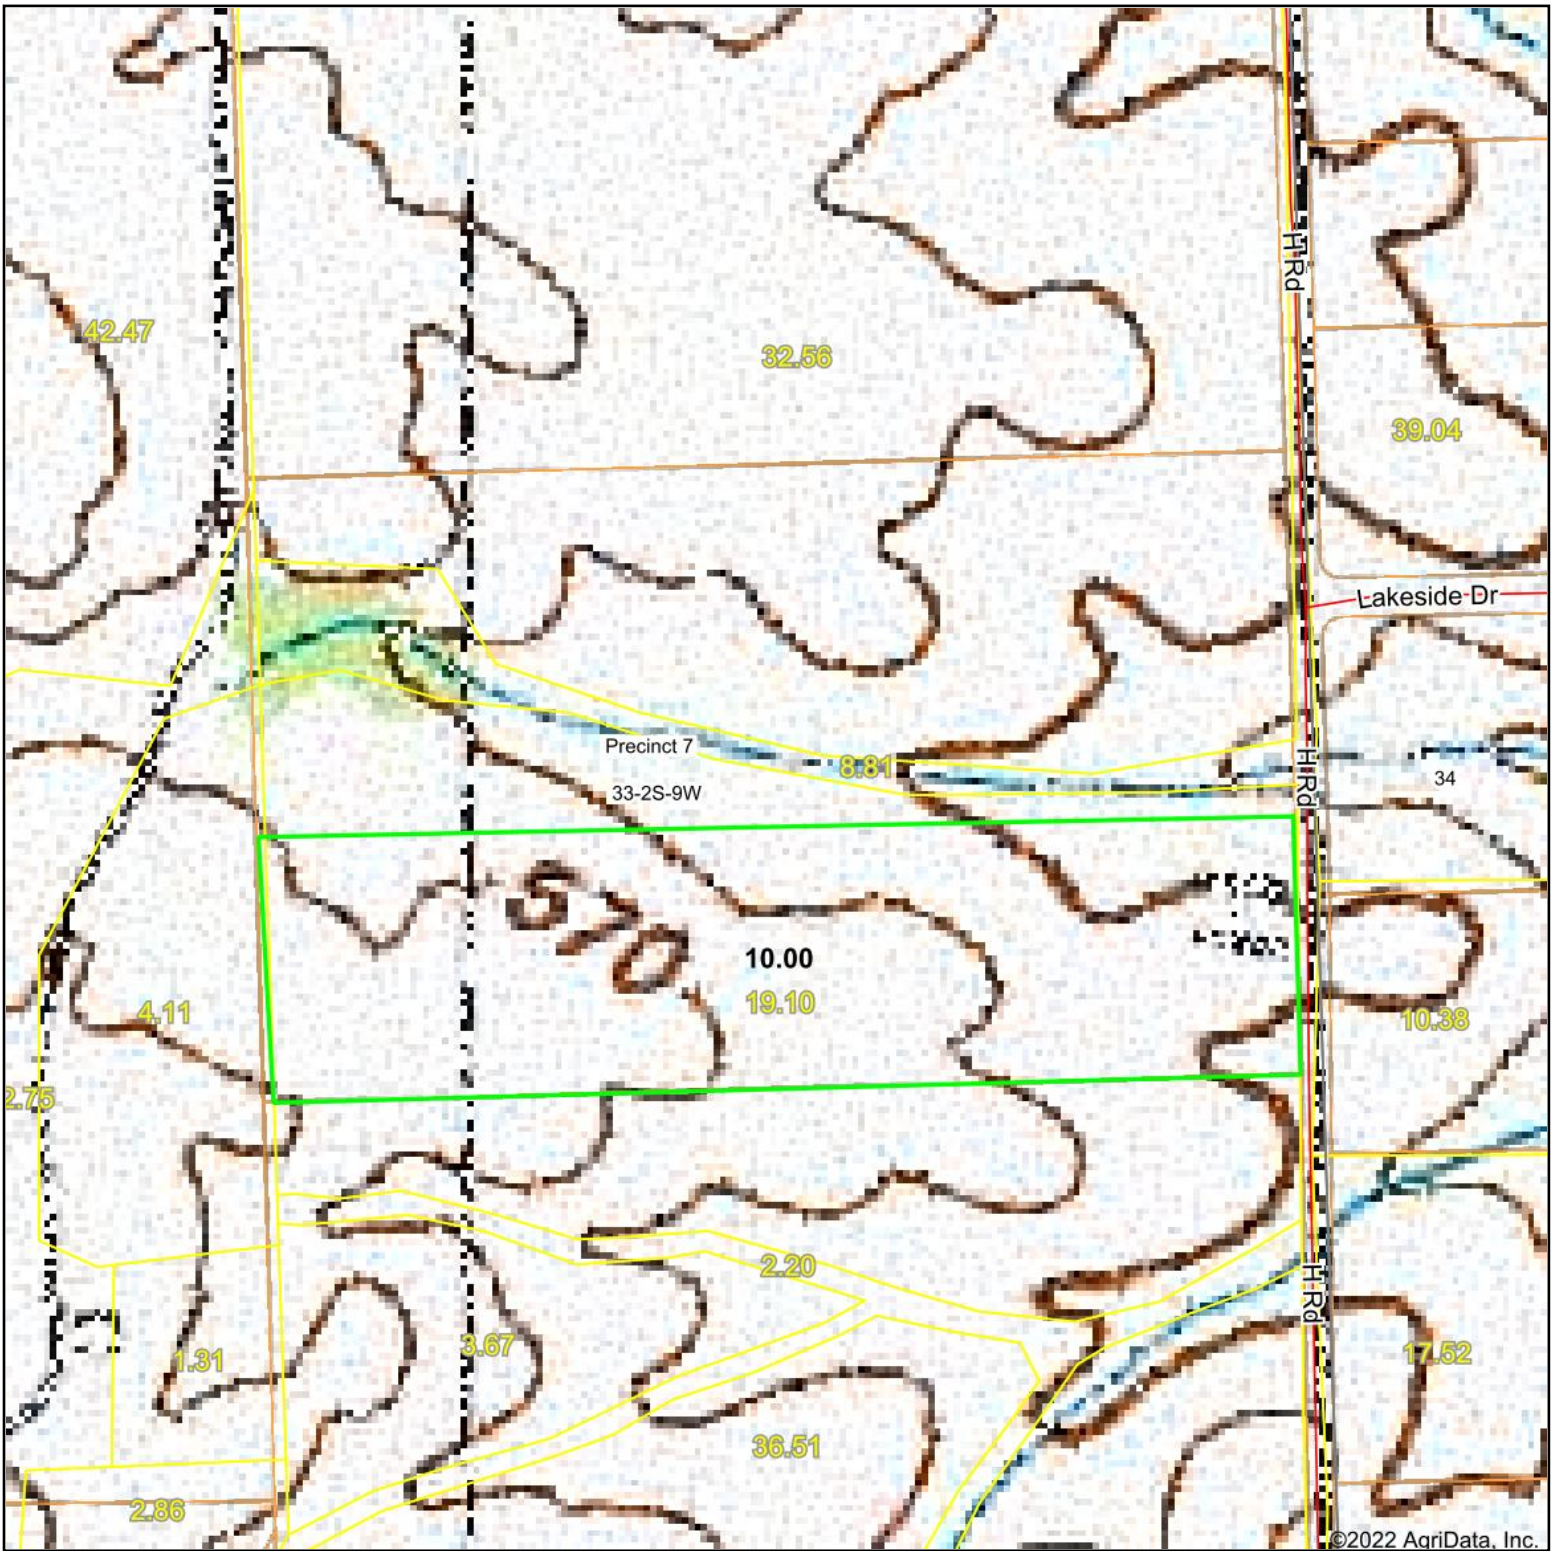

Topography Map

map center: 38° 18' 49.42, -90° 5' 37.07

33-2S-9W
Monroe County
Illinois

9/16/2022