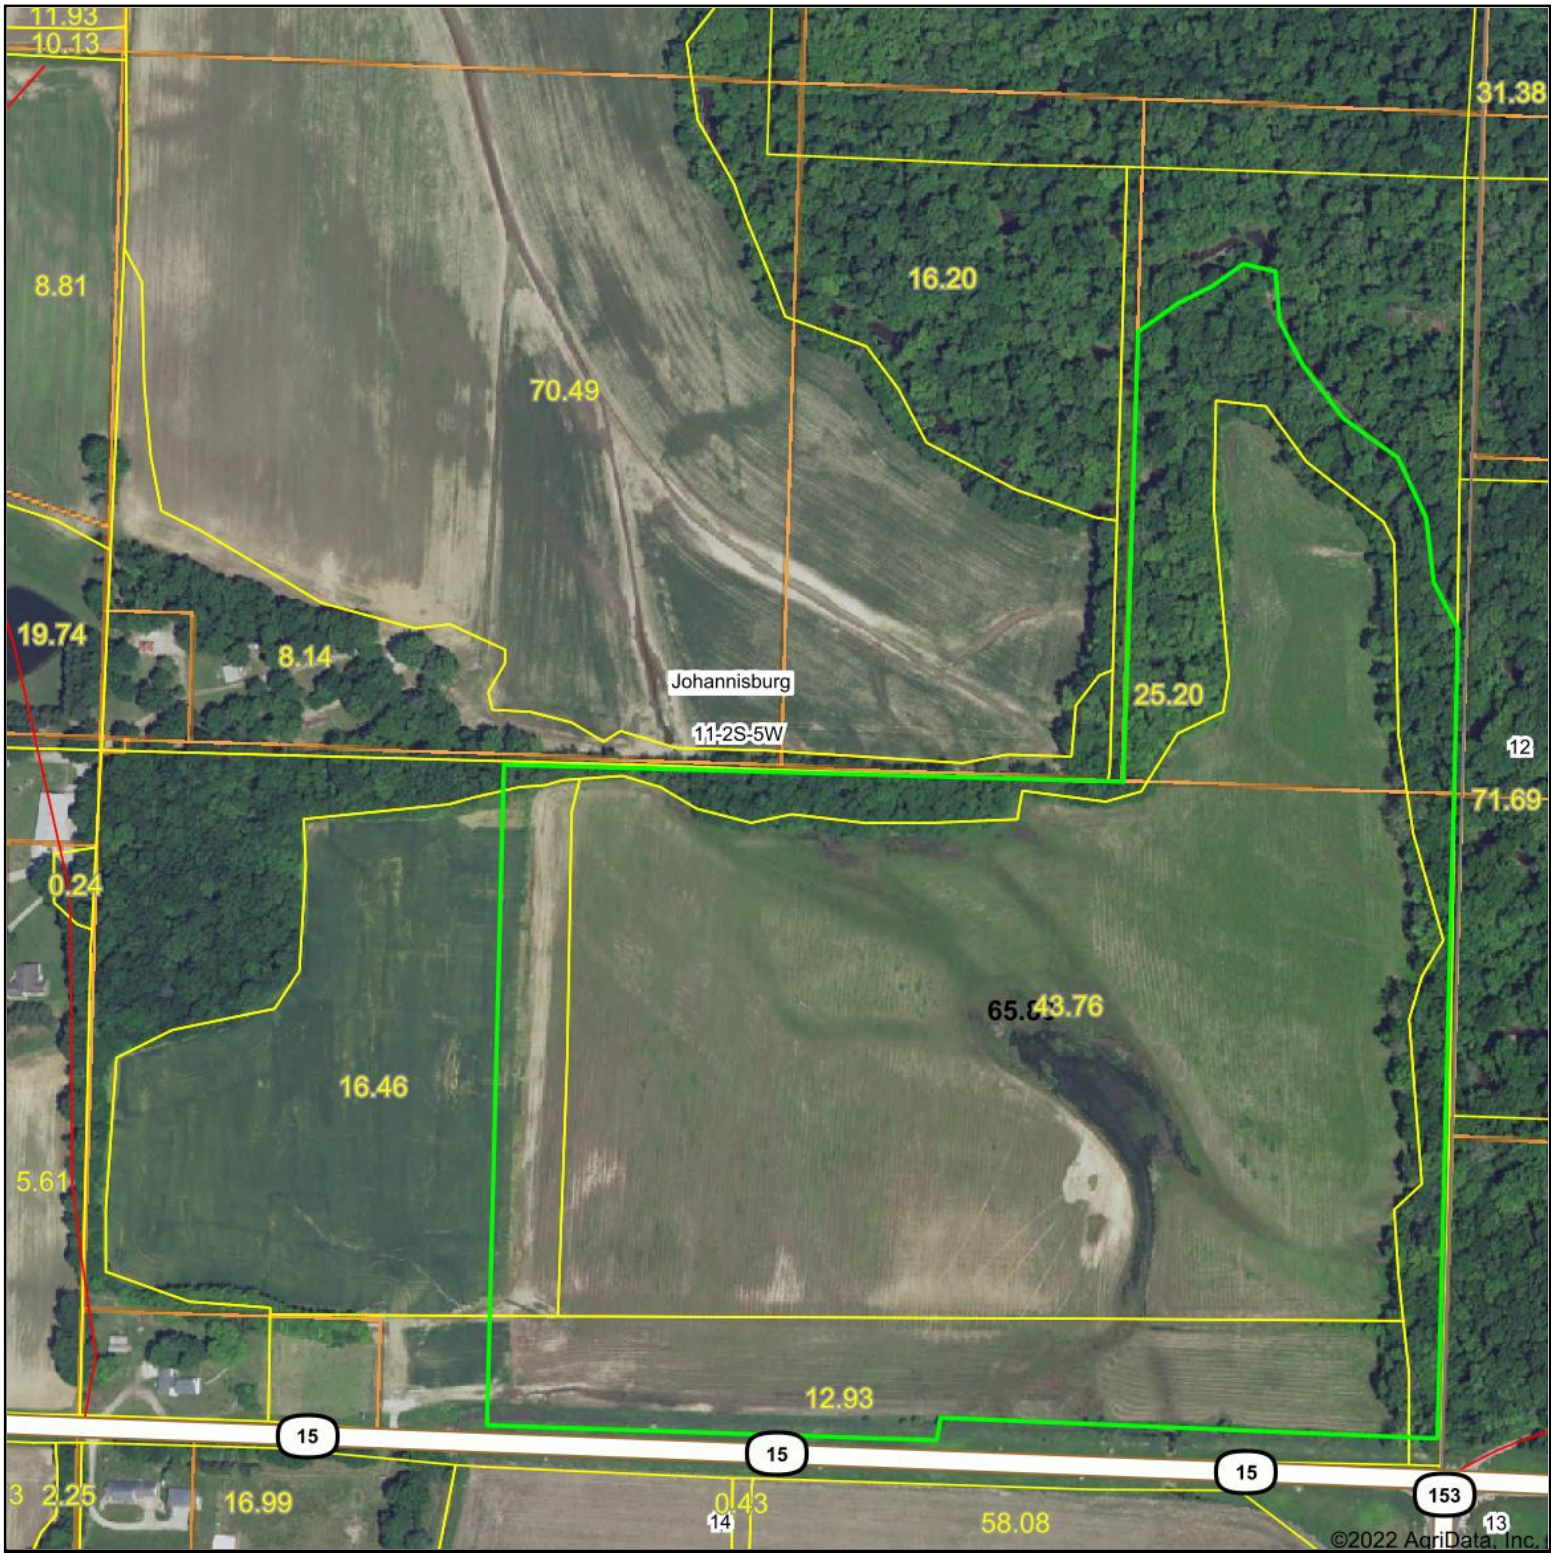

FSA Map

©2022 AgriData, Inc.

Map Center: 38° 22' 6.5, -89° 36' 58.12

11-2S-5W
Washington County
Illinois

8/1/2022

Field borders provided by Farm Service Agency as of 5/21/2008.