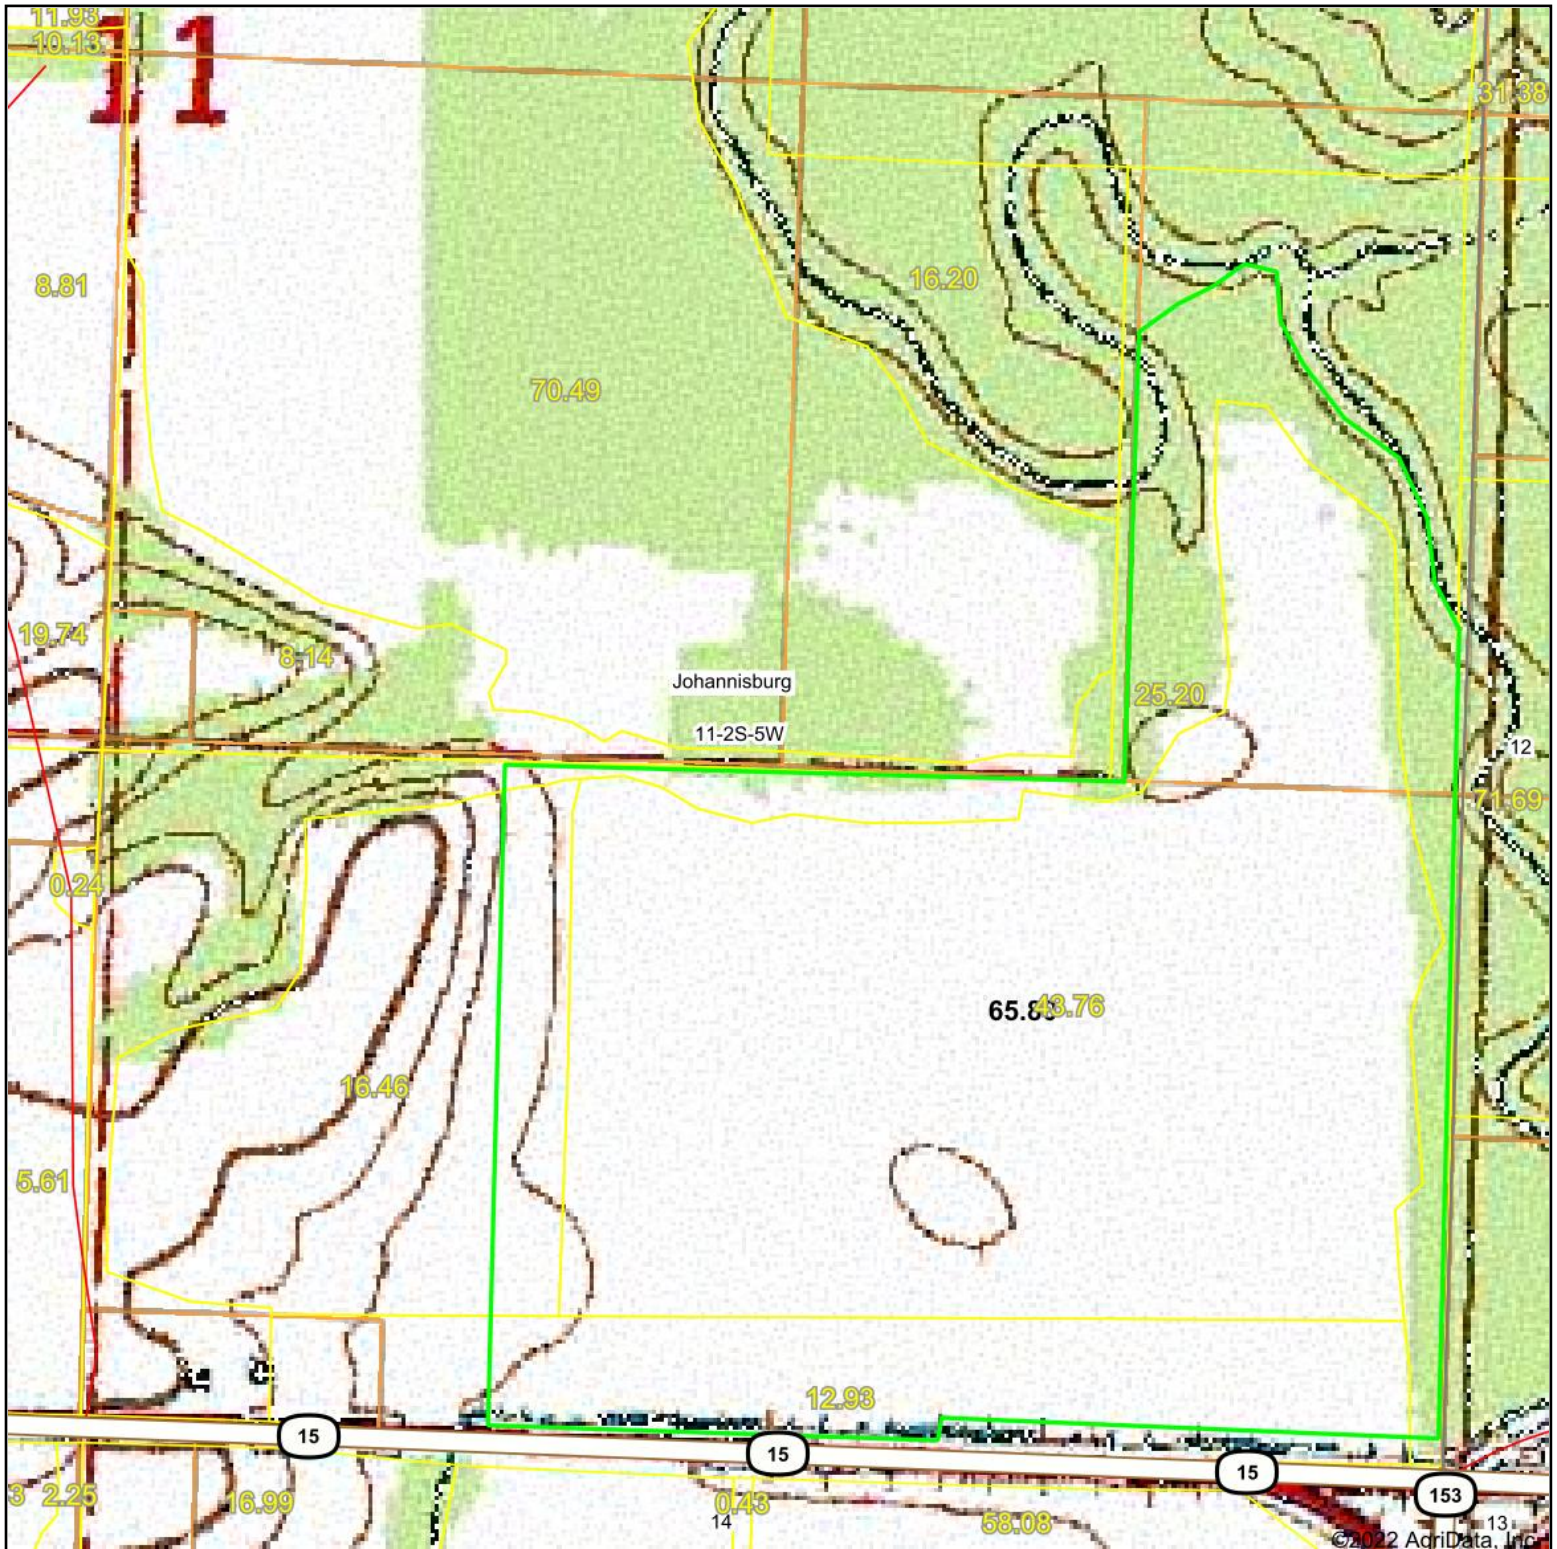

Topography Map

map center: 38° 22' 6.5, -89° 36' 58.12

11-2S-5W
Washington County
Illinois

8/1/2022