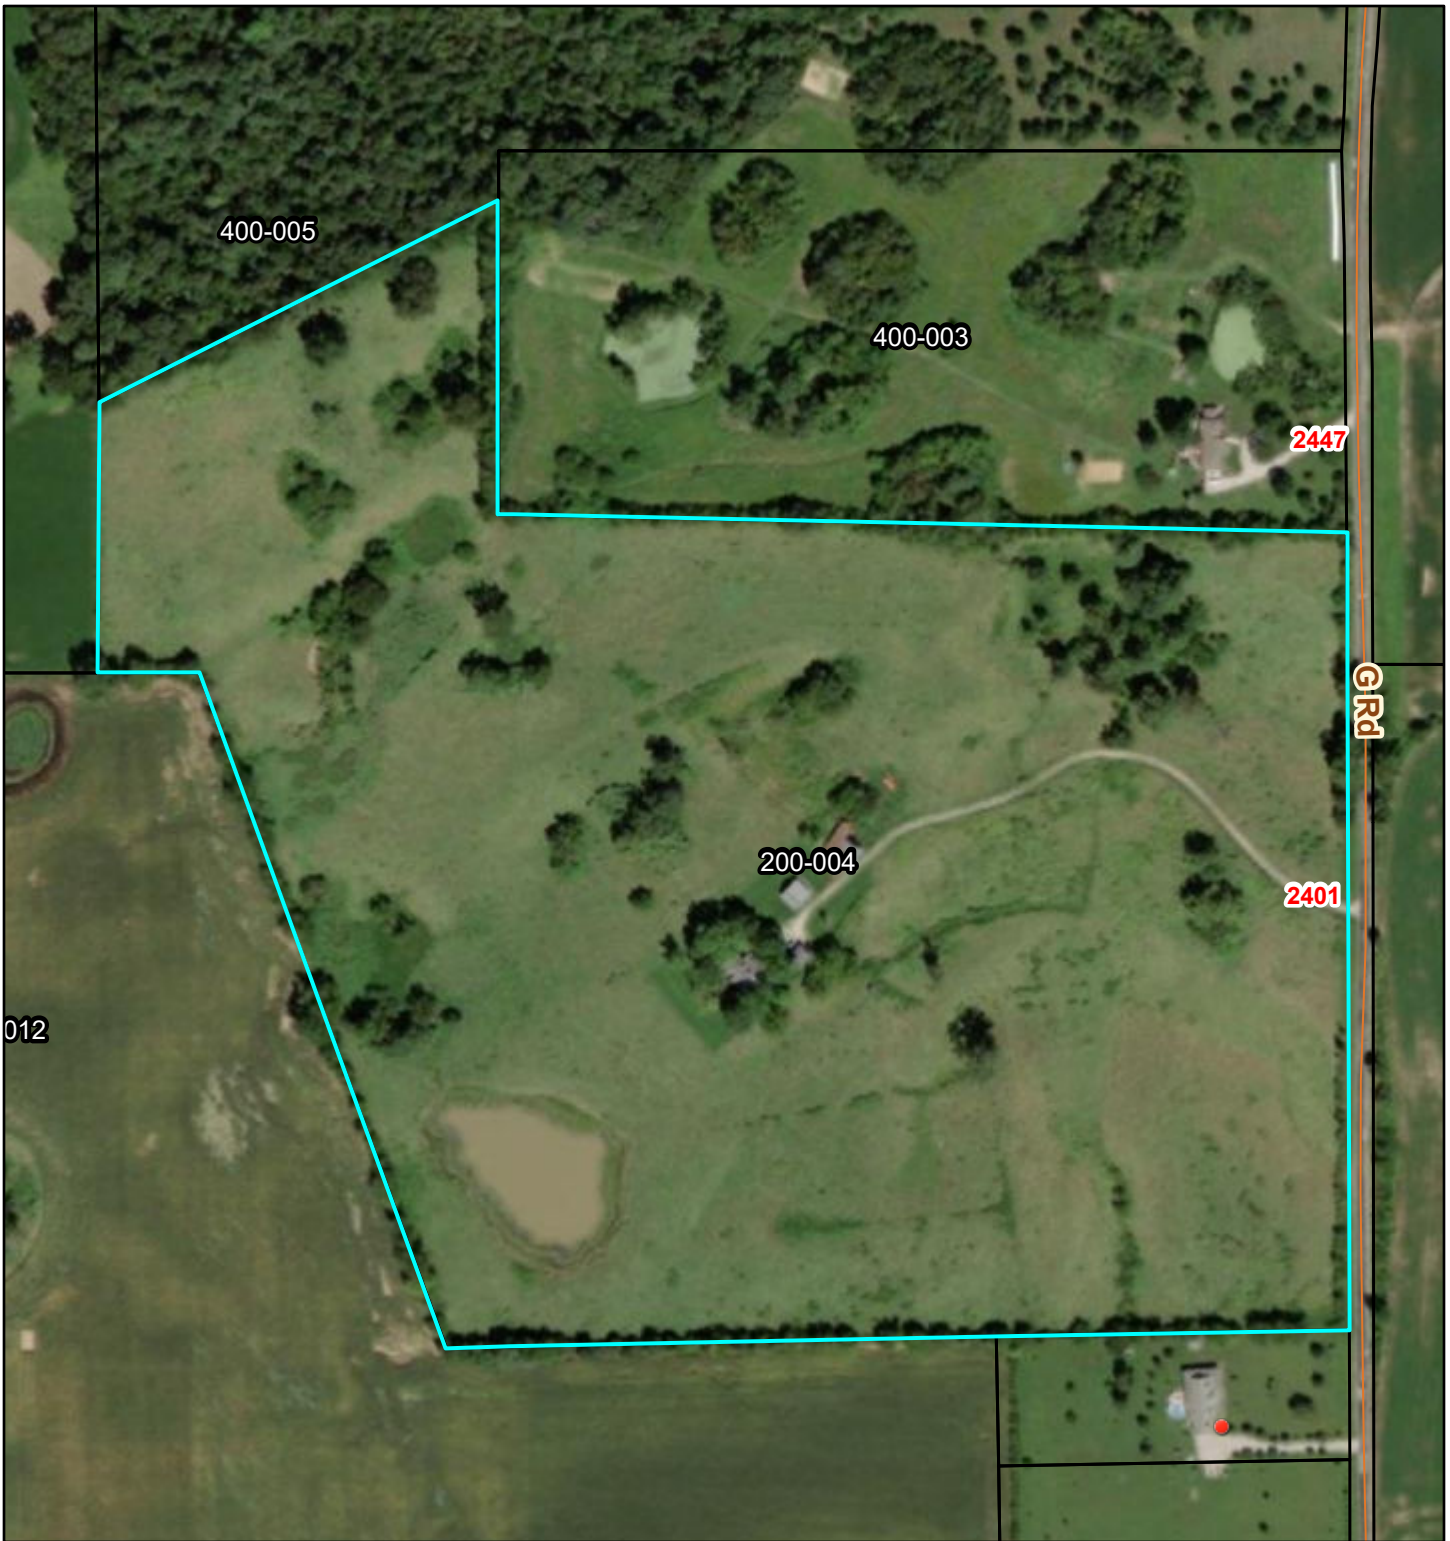

2401 G ROAD, FULTS

6/16/2021, 8:34:34 AM

- Road
- Address Points
- ▭ Parcels

Maxar