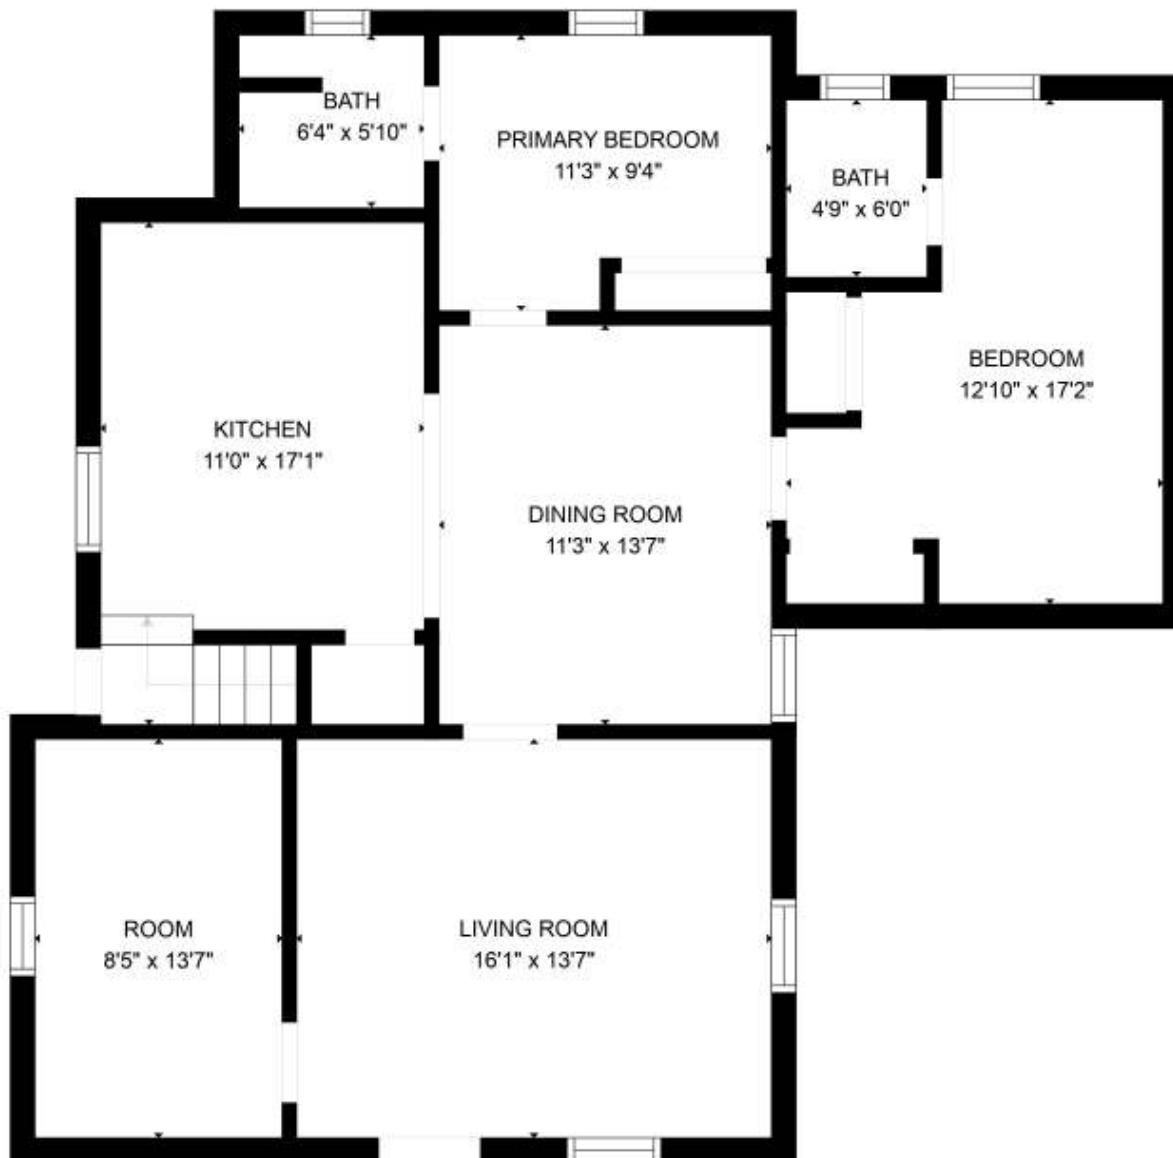

FLOOR 1

FLOOR 2

GROSS INTERNAL AREA  
 FLOOR 1: 362 sq. ft, FLOOR 2: 1081 sq. ft  
 TOTAL: 1443 sq. ft  
 SIZES AND DIMENSIONS ARE APPROXIMATE, ACTUAL MAY VARY.

GROSS INTERNAL AREA  
FLOOR 1: 362 sq. ft, FLOOR 2: 1081 sq. ft  
TOTAL: 1443 sq. ft  
SIZES AND DIMENSIONS ARE APPROXIMATE, ACTUAL MAY VARY.

GROSS INTERNAL AREA  
FLOOR 1: 362 sq. ft, FLOOR 2: 1081 sq. ft  
TOTAL: 1443 sq. ft  
SIZES AND DIMENSIONS ARE APPROXIMATE, ACTUAL MAY VARY.