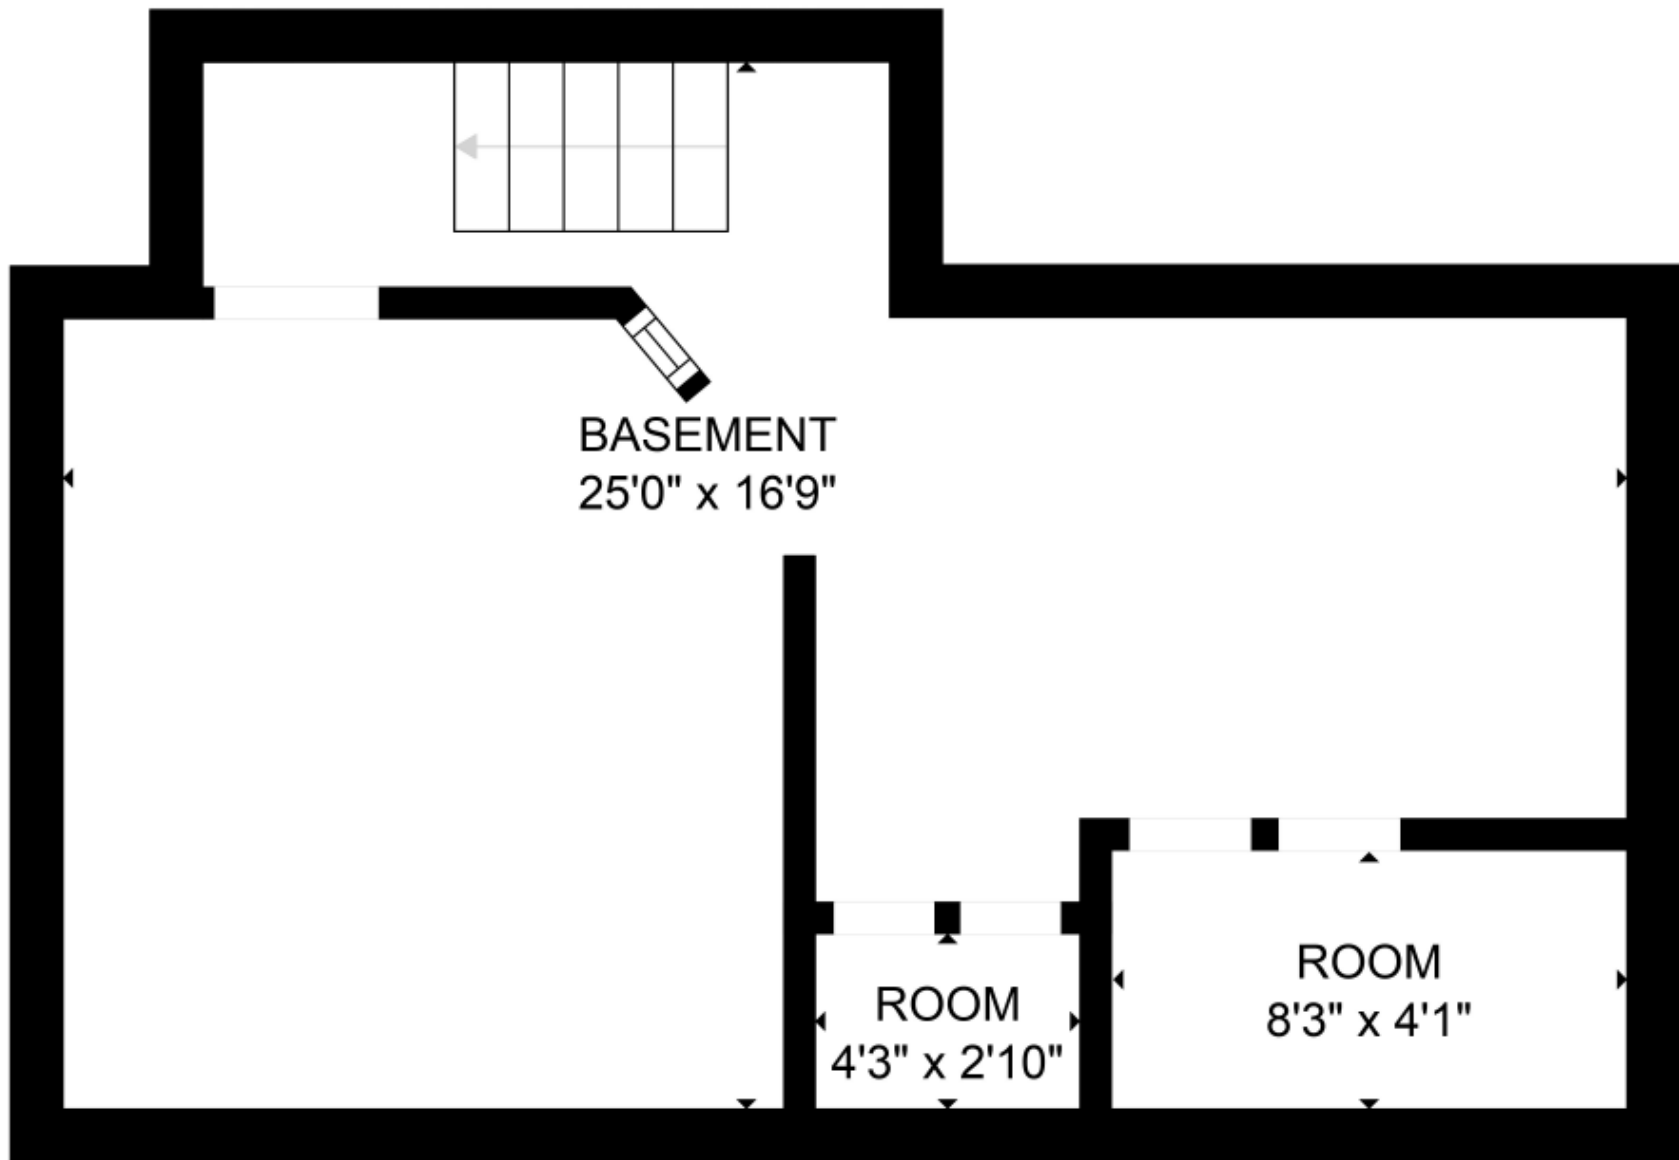

FLOOR 1

FLOOR 2

GROSS INTERNAL AREA  
 FLOOR 1: 362 sq. ft, FLOOR 2: 1081 sq. ft  
 TOTAL: 1443 sq. ft  
 SIZES AND DIMENSIONS ARE APPROXIMATE, ACTUAL MAY VARY.

GROSS INTERNAL AREA  
FLOOR 1: 362 sq. ft, FLOOR 2: 1081 sq. ft  
TOTAL: 1443 sq. ft  
SIZES AND DIMENSIONS ARE APPROXIMATE, ACTUAL MAY VARY.

GROSS INTERNAL AREA  
FLOOR 1: 362 sq. ft, FLOOR 2: 1081 sq. ft  
TOTAL: 1443 sq. ft  
SIZES AND DIMENSIONS ARE APPROXIMATE, ACTUAL MAY VARY.