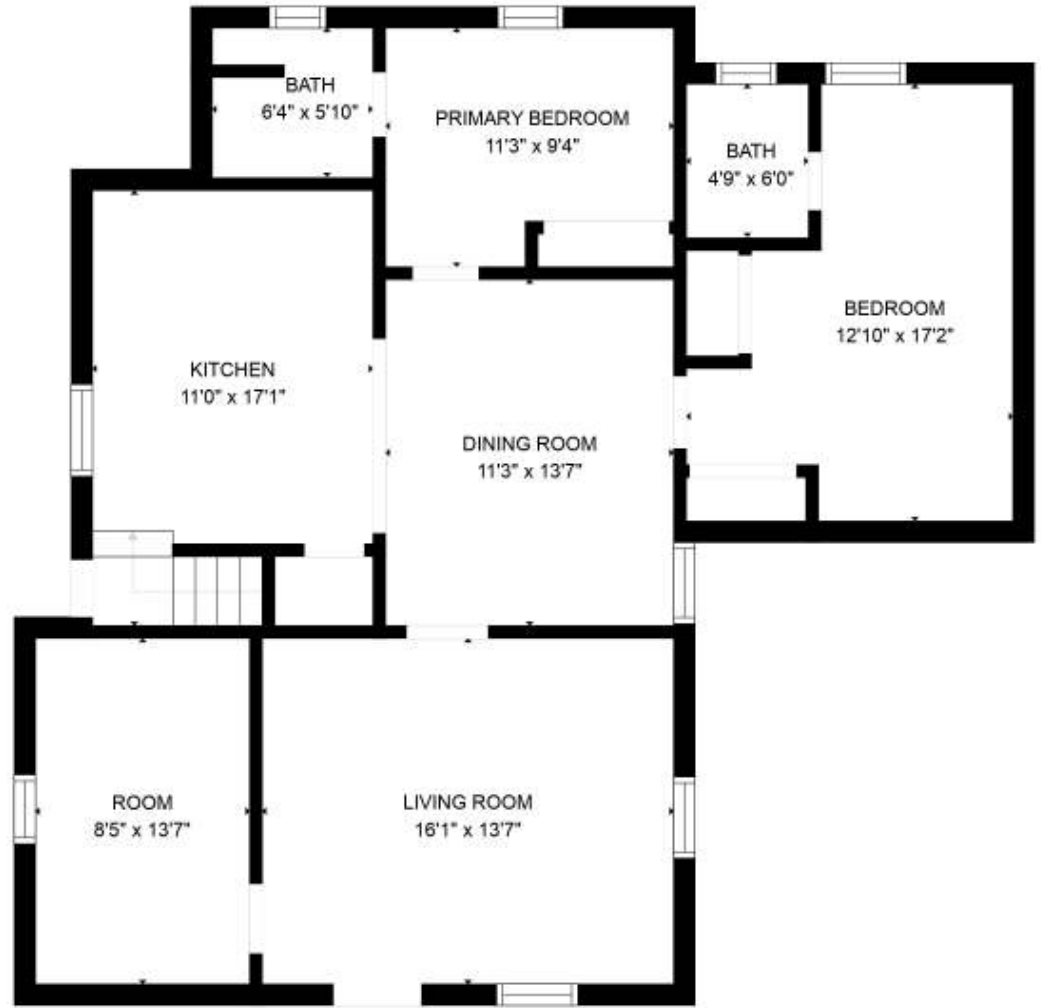

FLOOR 1

FLOOR 2

GROSS INTERNAL AREA  
 FLOOR 1: 362 sq. ft, FLOOR 2: 1081 sq. ft  
 TOTAL: 1443 sq. ft  
 SIZES AND DIMENSIONS ARE APPROXIMATE, ACTUAL MAY VARY.

GROSS INTERNAL AREA  
FLOOR 1: 362 sq. ft, FLOOR 2: 1081 sq. ft  
TOTAL: 1443 sq. ft  
SIZES AND DIMENSIONS ARE APPROXIMATE, ACTUAL MAY VARY.

GROSS INTERNAL AREA  
FLOOR 1: 362 sq. ft, FLOOR 2: 1081 sq. ft  
TOTAL: 1443 sq. ft  
SIZES AND DIMENSIONS ARE APPROXIMATE, ACTUAL MAY VARY.