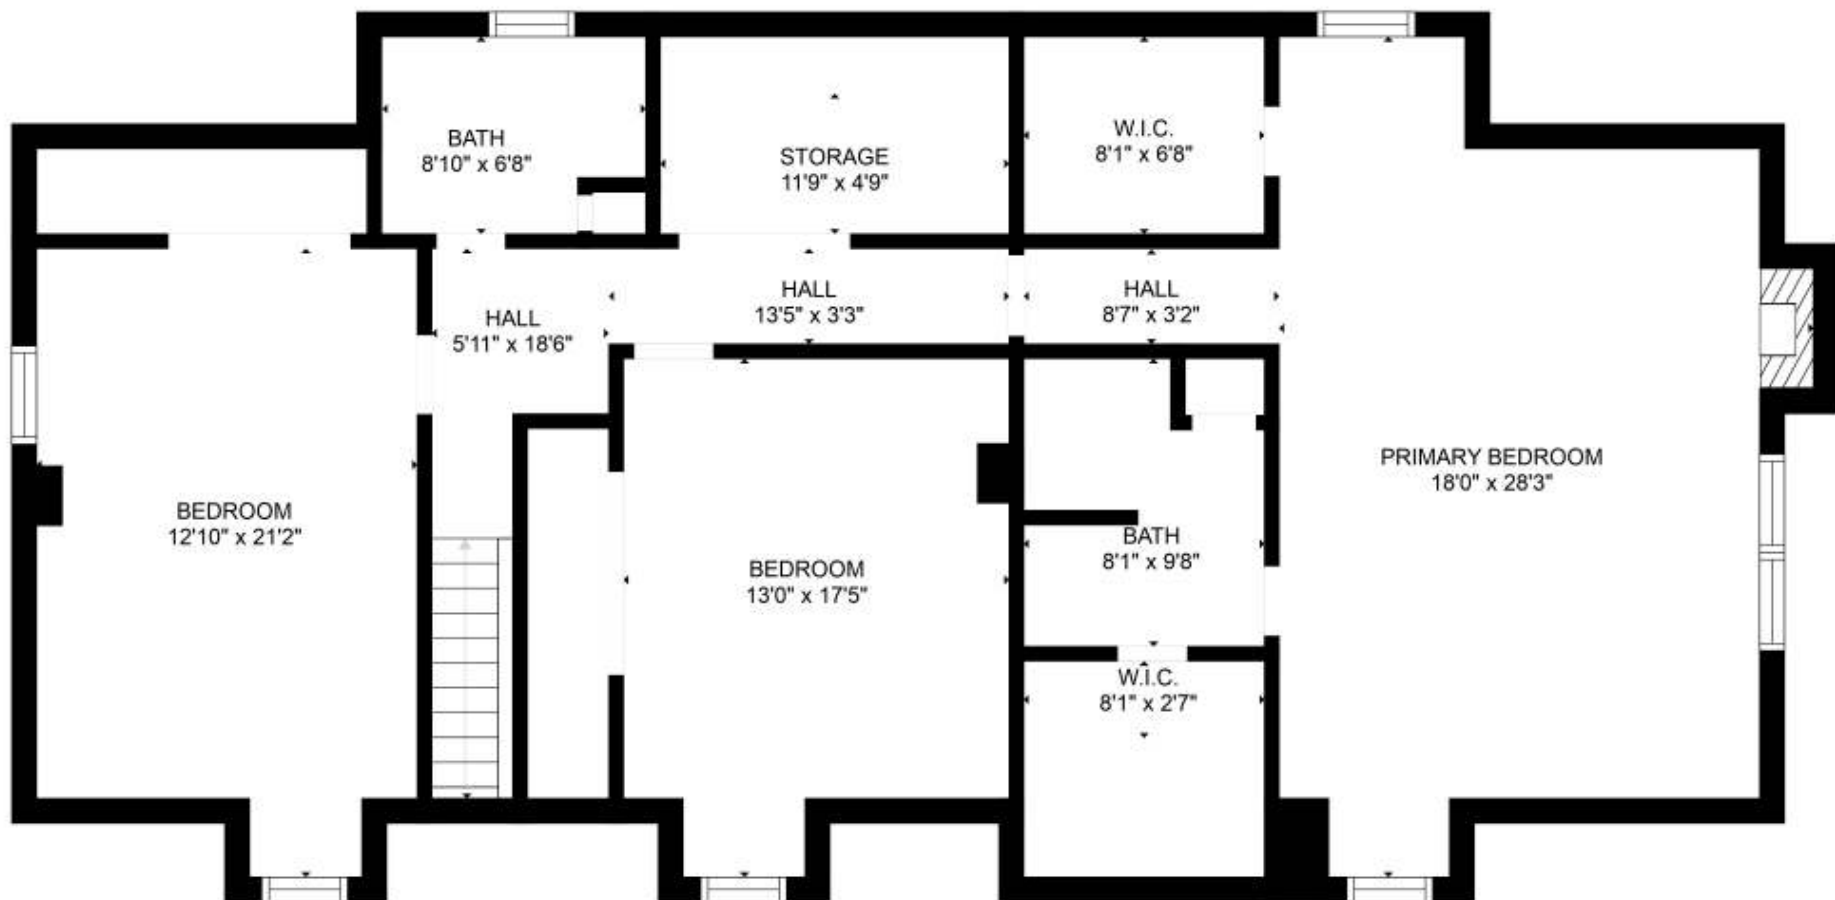

GROSS INTERNAL AREA
 FLOOR 1: 1774 sq. ft, FLOOR 2: 1470 sq. ft
 TOTAL: 3244 sq. ft

SIZES AND DIMENSIONS ARE APPROXIMATE, ACTUAL MAY VARY.

GROSS INTERNAL AREA
FLOOR 1: 1774 sq. ft, FLOOR 2: 1470 sq. ft
TOTAL: 3244 sq. ft
SIZES AND DIMENSIONS ARE APPROXIMATE, ACTUAL MAY VARY.

GROSS INTERNAL AREA
FLOOR 1: 1774 sq. ft, FLOOR 2: 1470 sq. ft
TOTAL: 3244 sq. ft
SIZES AND DIMENSIONS ARE APPROXIMATE, ACTUAL MAY VARY.