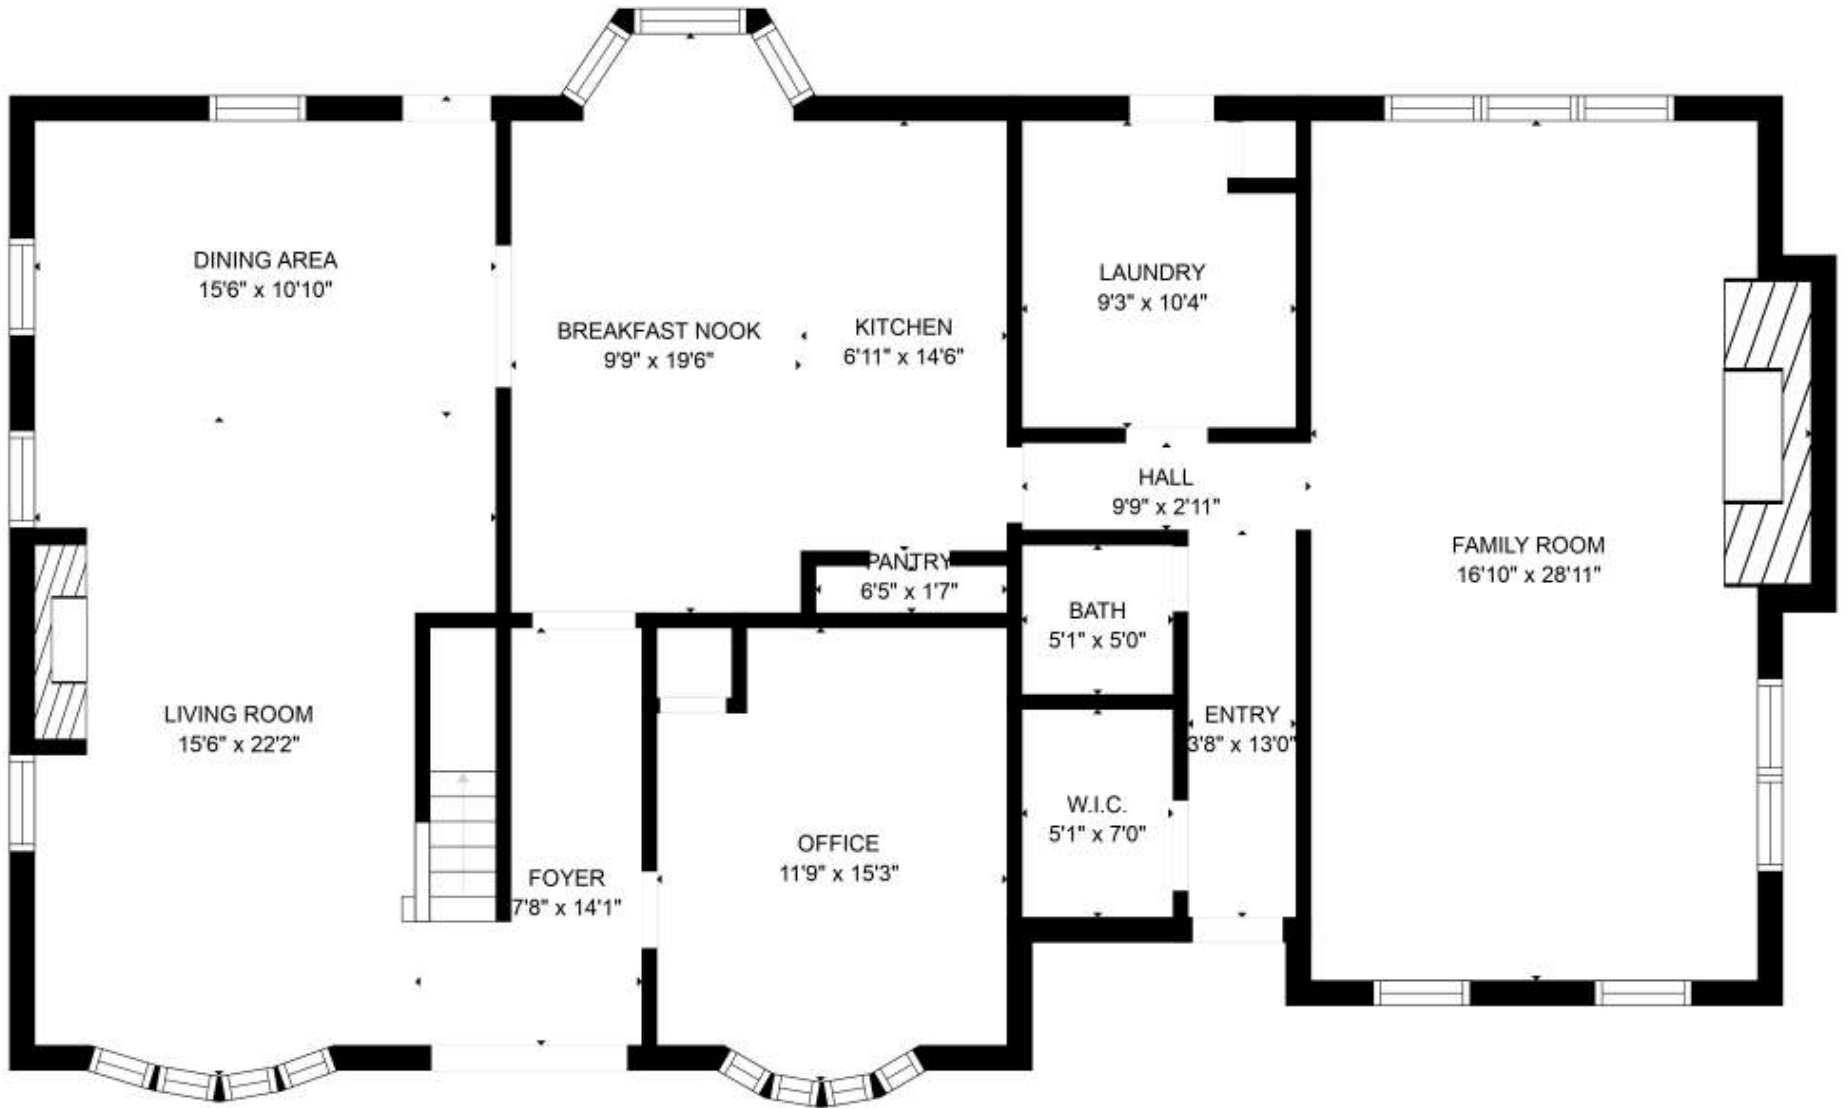

GROSS INTERNAL AREA
 FLOOR 1: 1774 sq. ft, FLOOR 2: 1470 sq. ft
 TOTAL: 3244 sq. ft

SIZES AND DIMENSIONS ARE APPROXIMATE, ACTUAL MAY VARY.

GROSS INTERNAL AREA
FLOOR 1: 1774 sq. ft, FLOOR 2: 1470 sq. ft
TOTAL: 3244 sq. ft
SIZES AND DIMENSIONS ARE APPROXIMATE, ACTUAL MAY VARY.

GROSS INTERNAL AREA
FLOOR 1: 1774 sq. ft, FLOOR 2: 1470 sq. ft
TOTAL: 3244 sq. ft
SIZES AND DIMENSIONS ARE APPROXIMATE, ACTUAL MAY VARY.