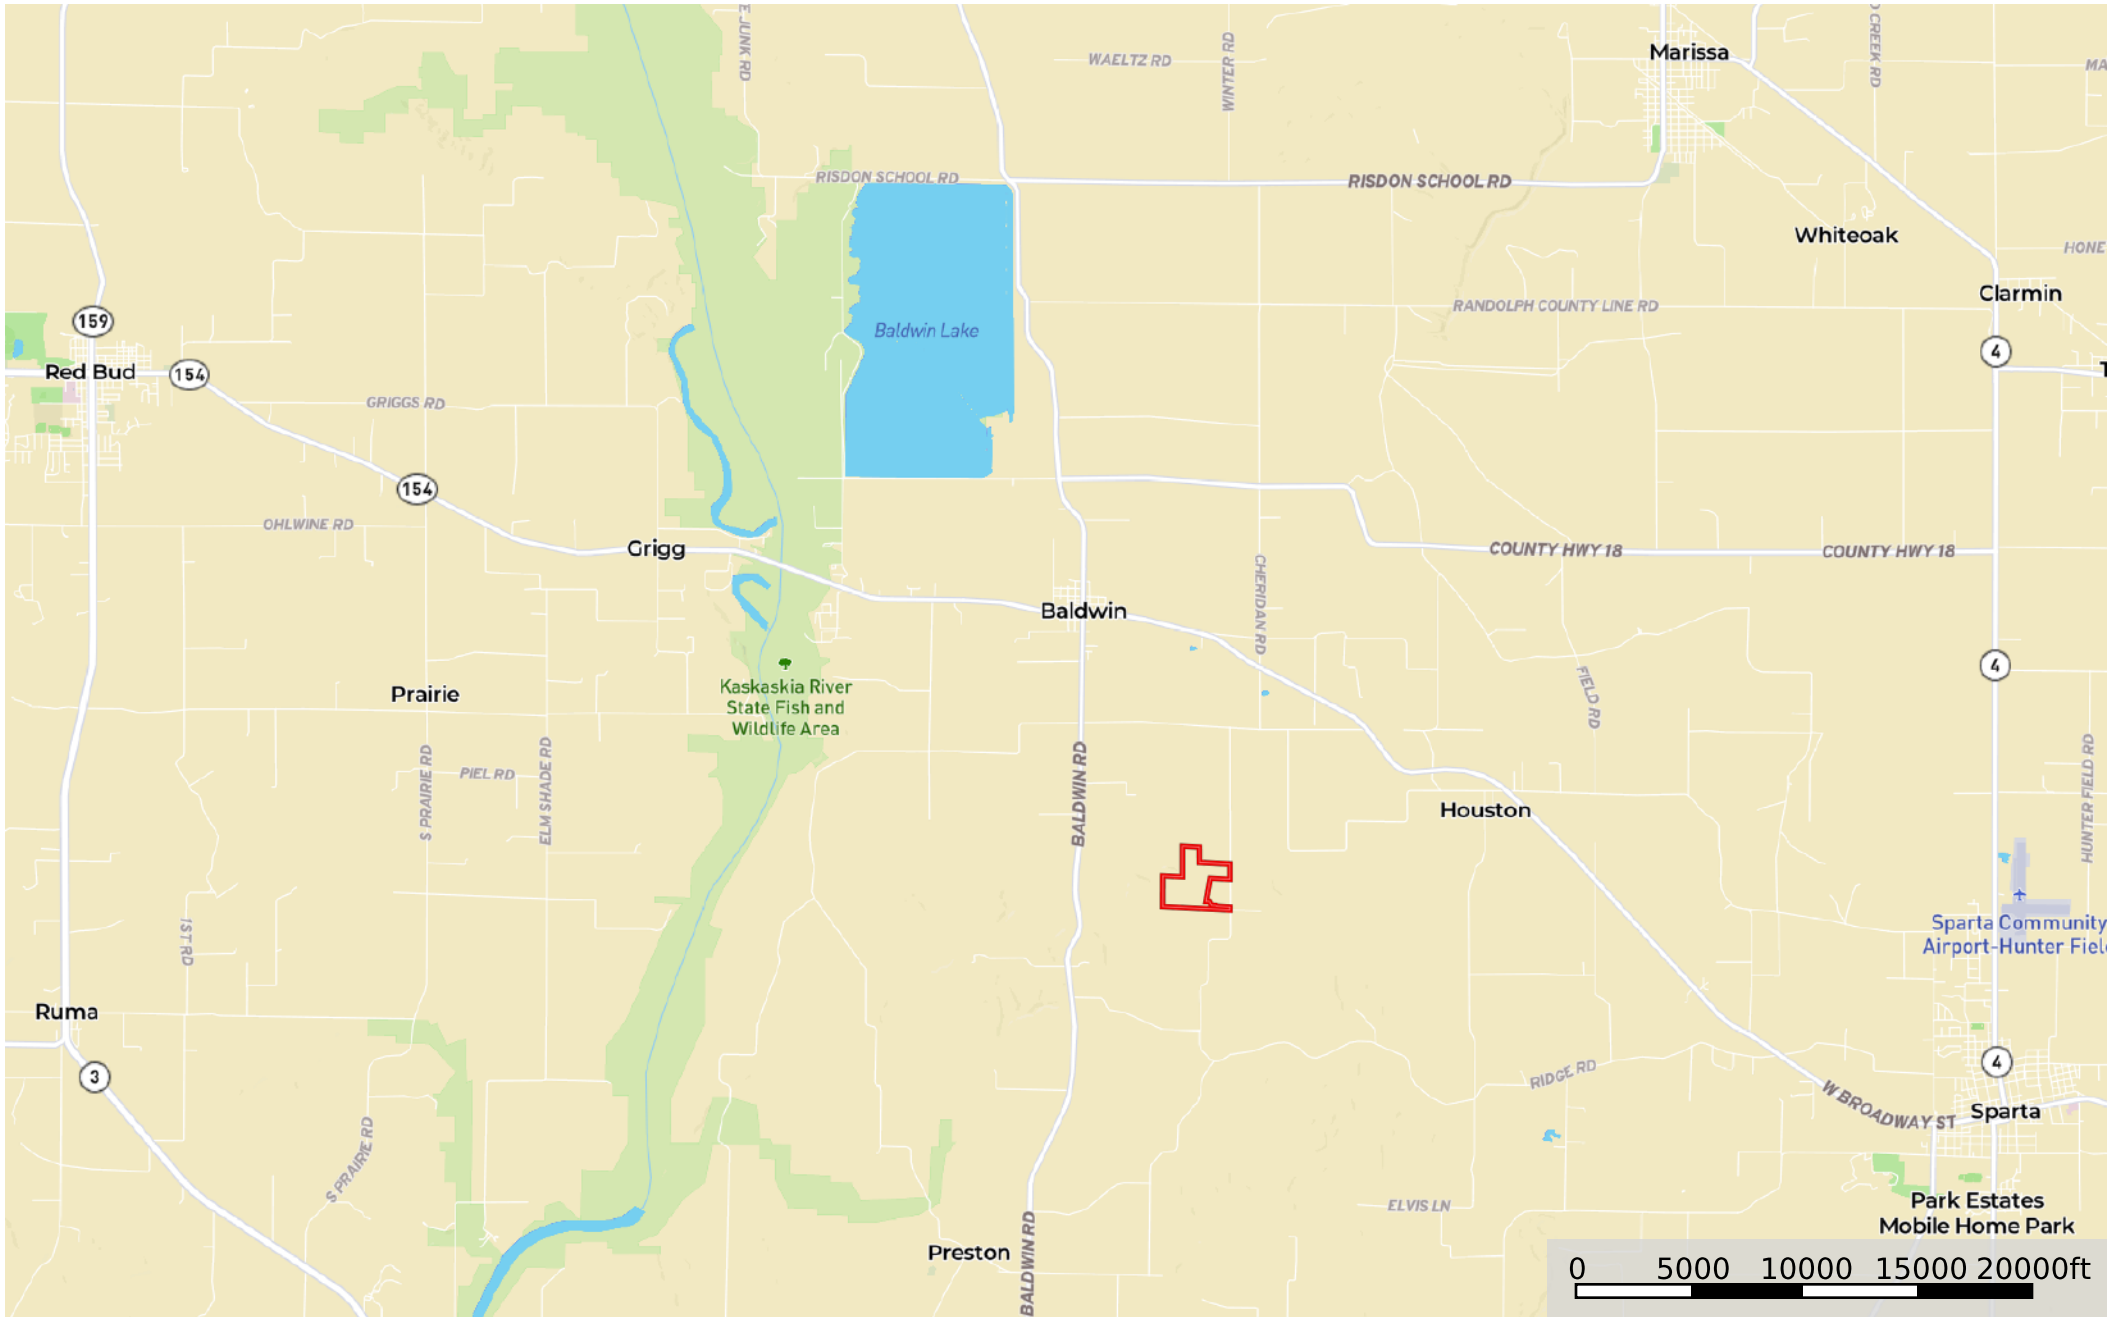

# 540A\_000 Pearidge Rd, Baldwin, IL

Randolph County, Illinois, 108 AC +/-

Boundary