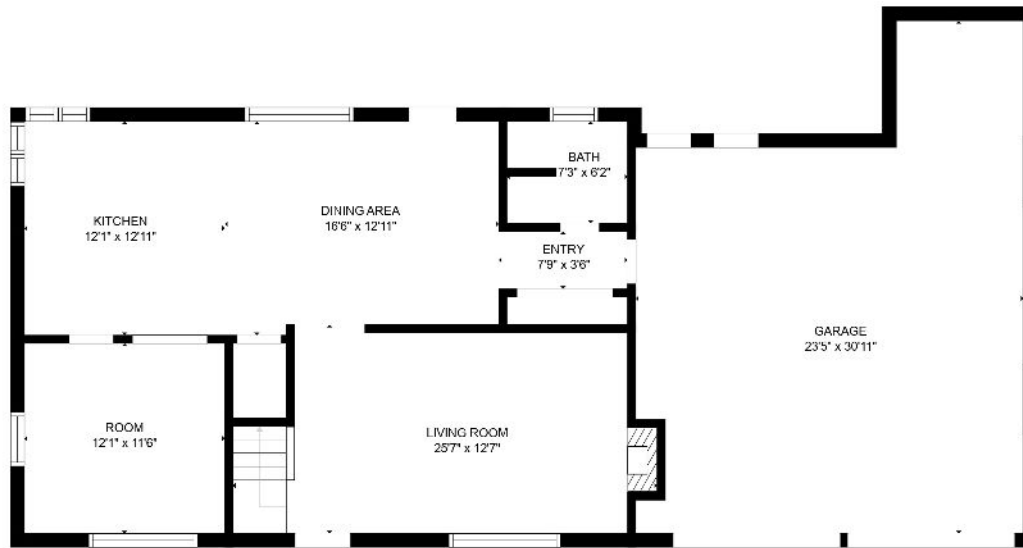

FLOOR 2

FLOOR 1

GROSS INTERNAL AREA
 FLOOR 1: 913 sq. ft, FLOOR 2: 982 sq. ft
 EXCLUDED AREAS: , GARAGE: 596 sq. ft
 TOTAL: 1894 sq. ft
 SIZES AND DIMENSIONS ARE APPROXIMATE, ACTUAL MAY VARY.

GROSS INTERNAL AREA
FLOOR 1: 913 sq. ft, FLOOR 2: 982 sq. ft
EXCLUDED AREAS: , GARAGE: 596 sq. ft
TOTAL: 1894 sq. ft
SIZES AND DIMENSIONS ARE APPROXIMATE, ACTUAL MAY VARY.

GROSS INTERNAL AREA
FLOOR 1: 913 sq. ft, FLOOR 2: 982 sq. ft
EXCLUDED AREAS: , GARAGE: 596 sq. ft
TOTAL: 1894 sq. ft
SIZES AND DIMENSIONS ARE APPROXIMATE, ACTUAL MAY VARY.