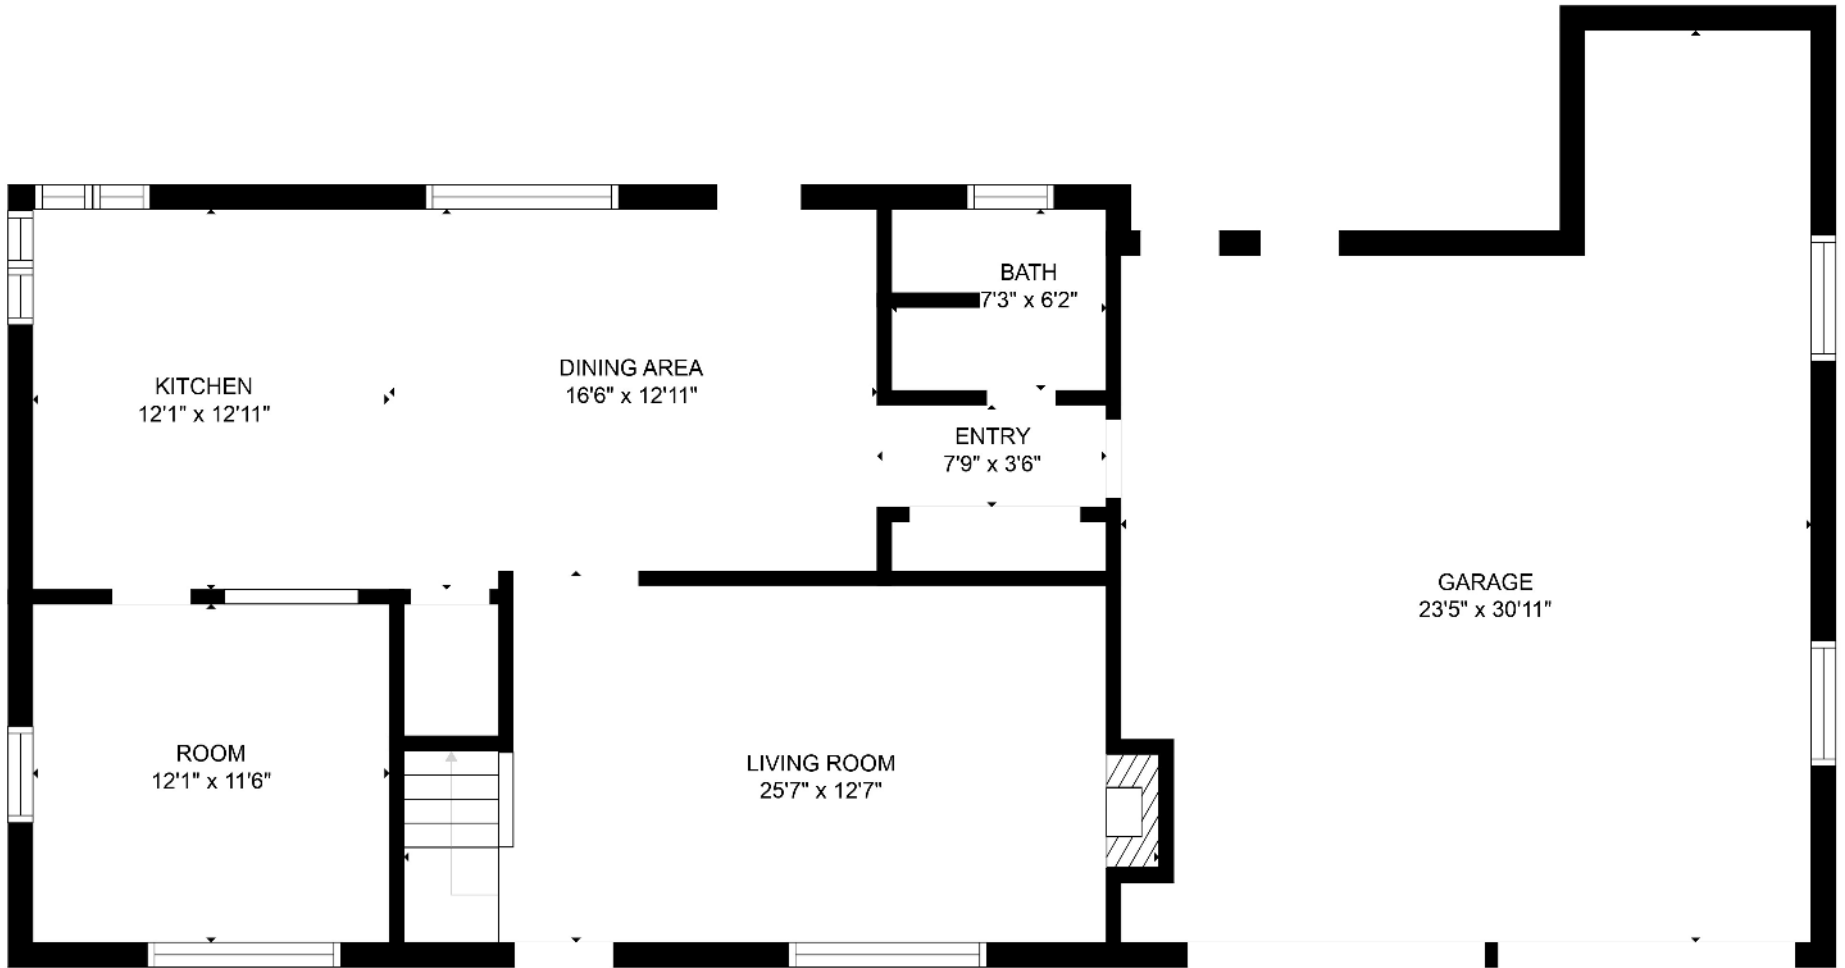

FLOOR 2

FLOOR 1

GROSS INTERNAL AREA
 FLOOR 1: 913 sq. ft, FLOOR 2: 982 sq. ft
 EXCLUDED AREAS: , GARAGE: 596 sq. ft
 TOTAL: 1894 sq. ft
 SIZES AND DIMENSIONS ARE APPROXIMATE, ACTUAL MAY VARY.

GROSS INTERNAL AREA
FLOOR 1: 913 sq. ft, FLOOR 2: 982 sq. ft
EXCLUDED AREAS: , GARAGE: 596 sq. ft
TOTAL: 1894 sq. ft
SIZES AND DIMENSIONS ARE APPROXIMATE, ACTUAL MAY VARY.

GROSS INTERNAL AREA
FLOOR 1: 913 sq. ft, FLOOR 2: 982 sq. ft
EXCLUDED AREAS: , GARAGE: 596 sq. ft
TOTAL: 1894 sq. ft
SIZES AND DIMENSIONS ARE APPROXIMATE, ACTUAL MAY VARY.