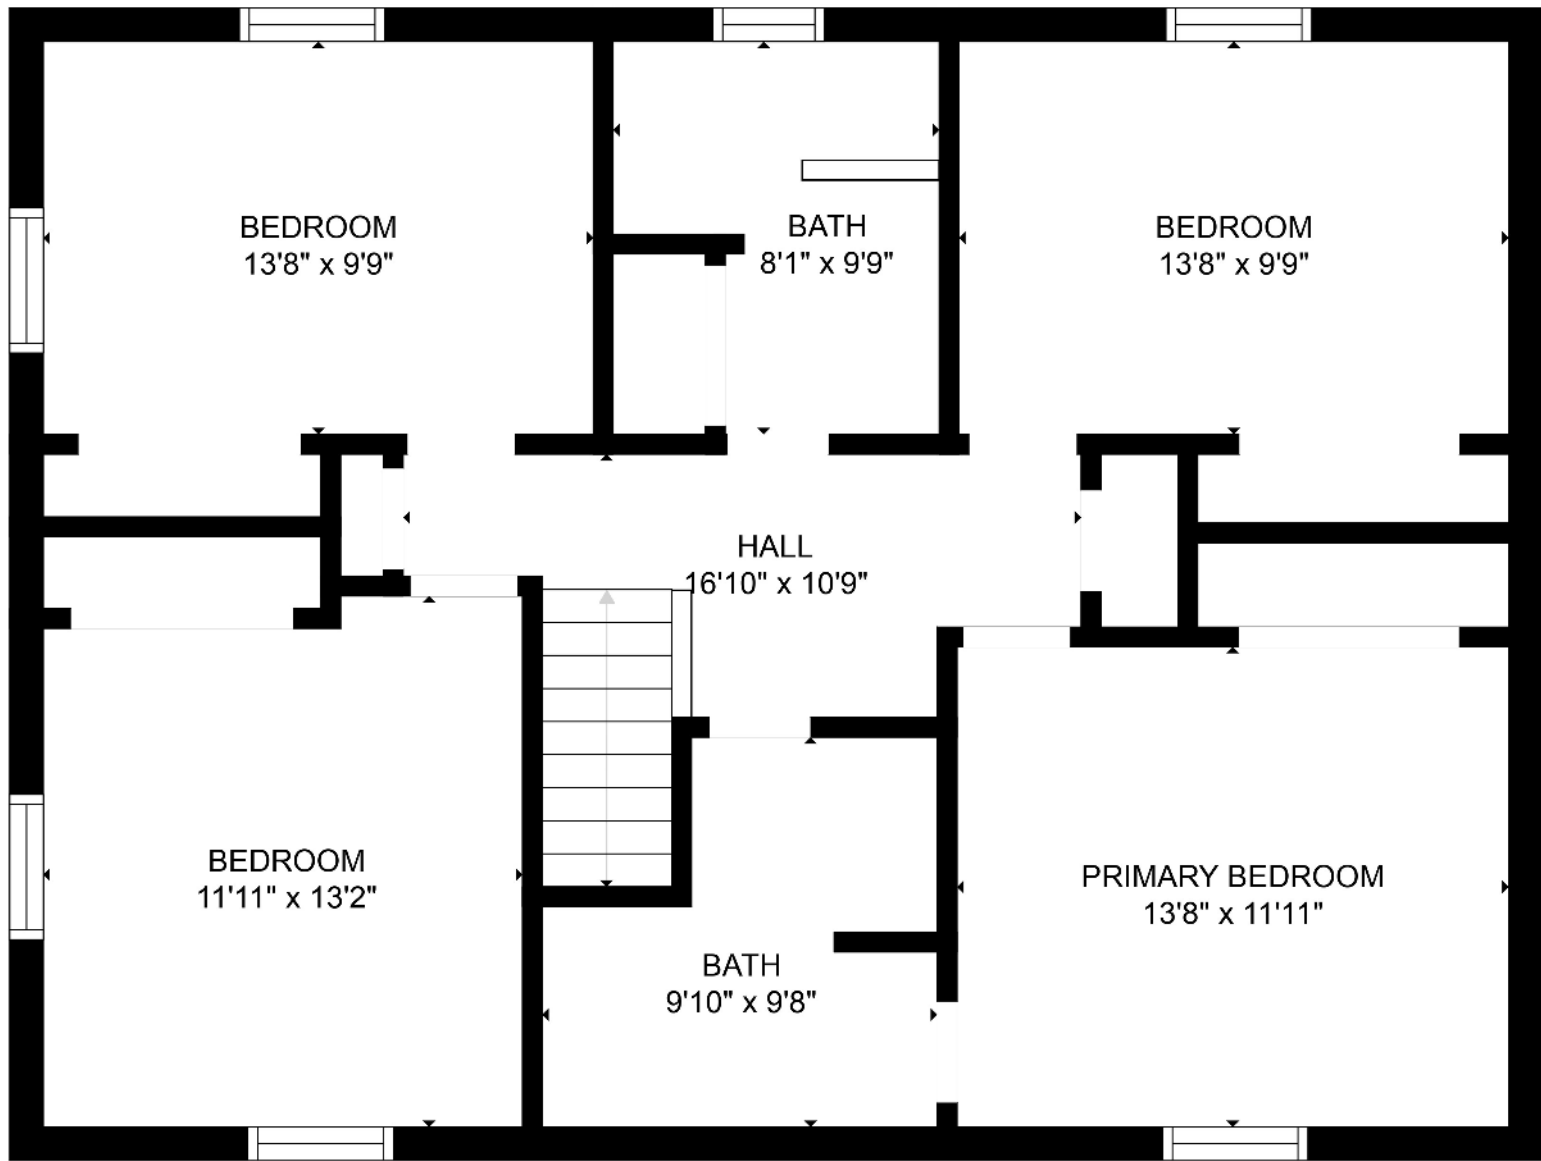

FLOOR 2

FLOOR 1

GROSS INTERNAL AREA
 FLOOR 1: 913 sq. ft, FLOOR 2: 982 sq. ft
 EXCLUDED AREAS: , GARAGE: 596 sq. ft
 TOTAL: 1894 sq. ft
 SIZES AND DIMENSIONS ARE APPROXIMATE, ACTUAL MAY VARY.

GROSS INTERNAL AREA
FLOOR 1: 913 sq. ft, FLOOR 2: 982 sq. ft
EXCLUDED AREAS: , GARAGE: 596 sq. ft
TOTAL: 1894 sq. ft
SIZES AND DIMENSIONS ARE APPROXIMATE, ACTUAL MAY VARY.

GROSS INTERNAL AREA
FLOOR 1: 913 sq. ft, FLOOR 2: 982 sq. ft
EXCLUDED AREAS: , GARAGE: 596 sq. ft
TOTAL: 1894 sq. ft
SIZES AND DIMENSIONS ARE APPROXIMATE, ACTUAL MAY VARY.