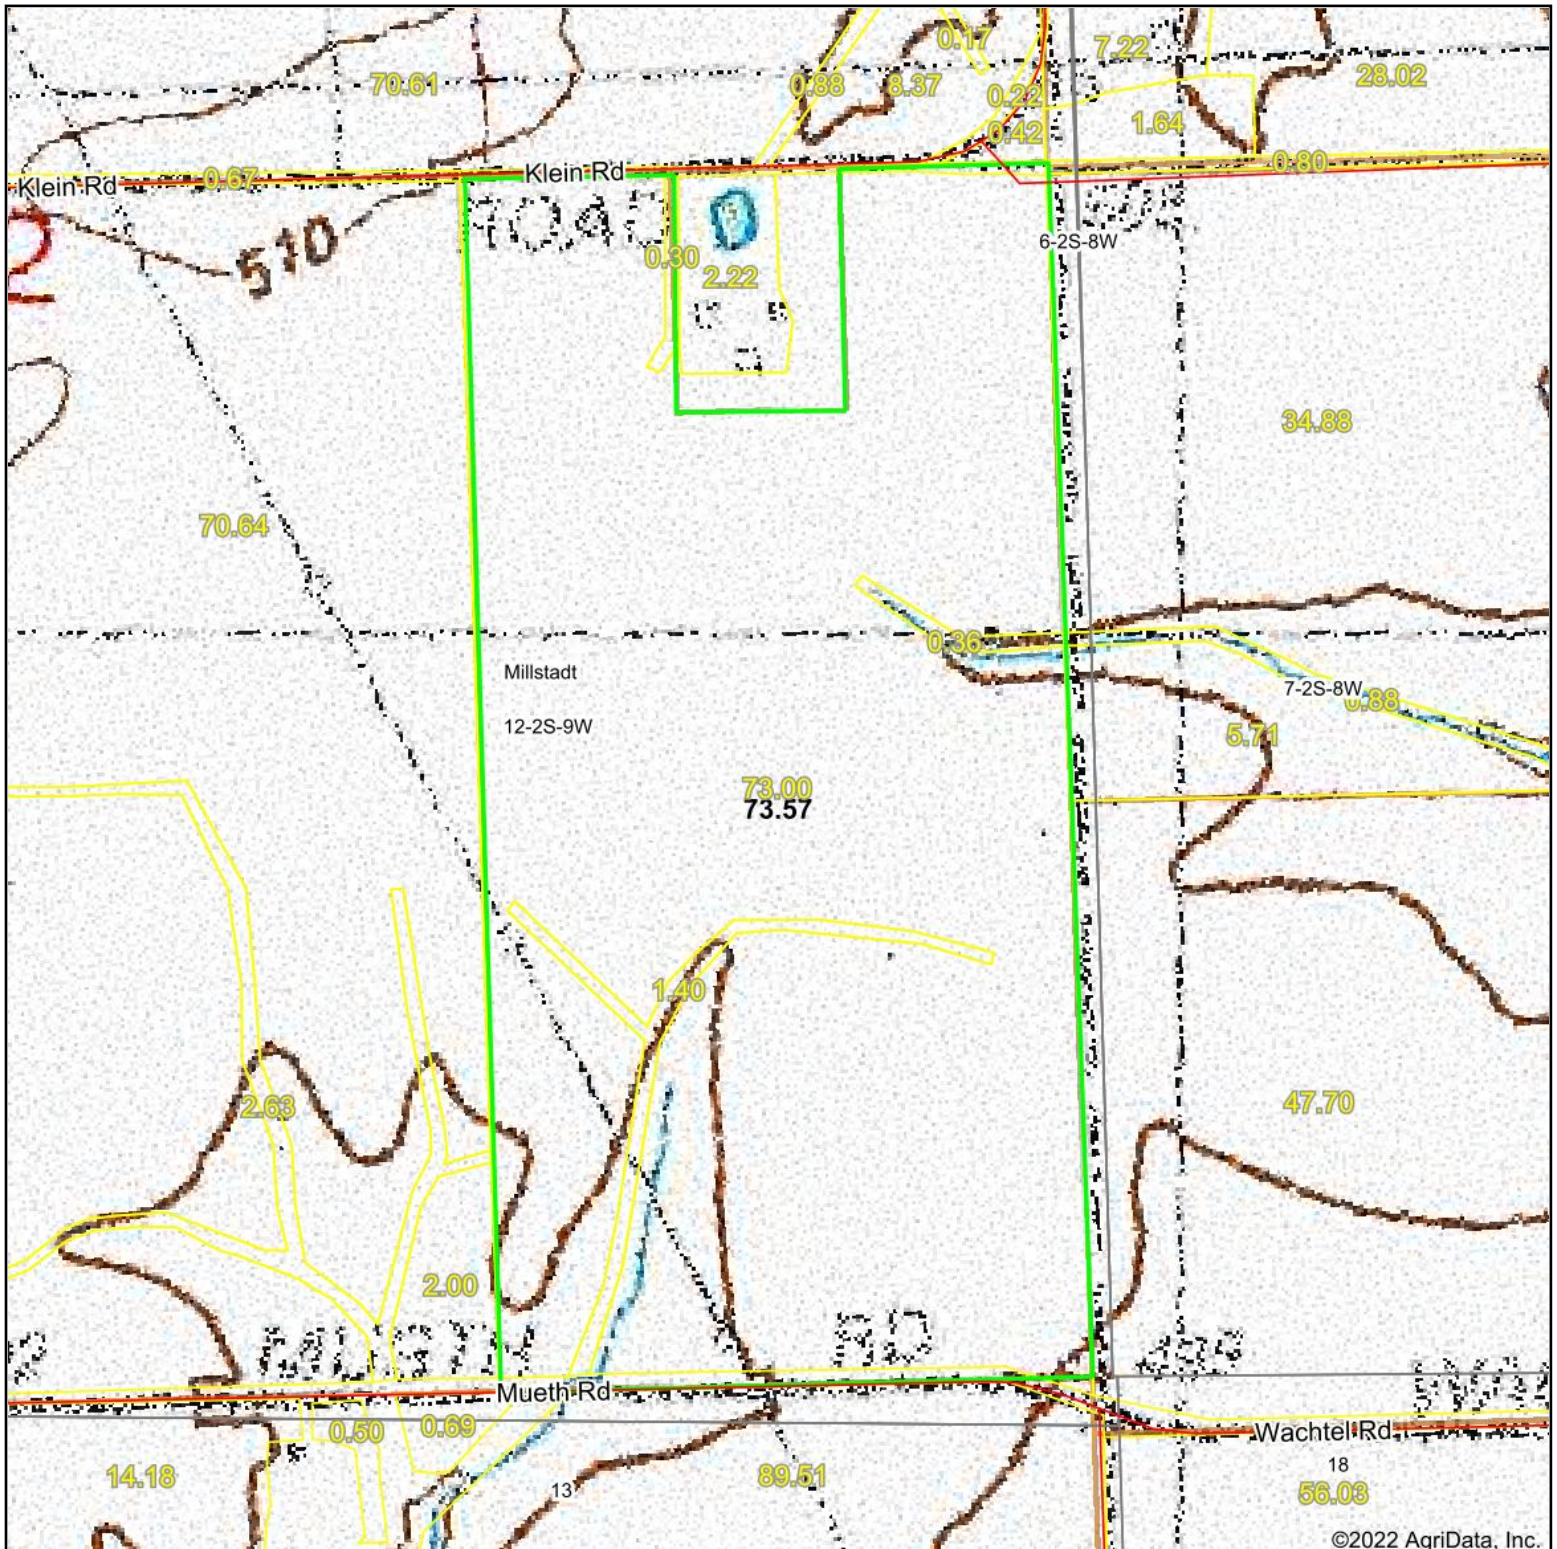

# Topography Map

©2022 AgriData, Inc.

map center: 38° 22' 14.83, -90° 2' 18.88

**12-2S-9W**  
**St. Clair County**  
**Illinois**

11/17/2022

Maps Provided By:

© AgriData, Inc. 2021 www.AgriDataInc.com