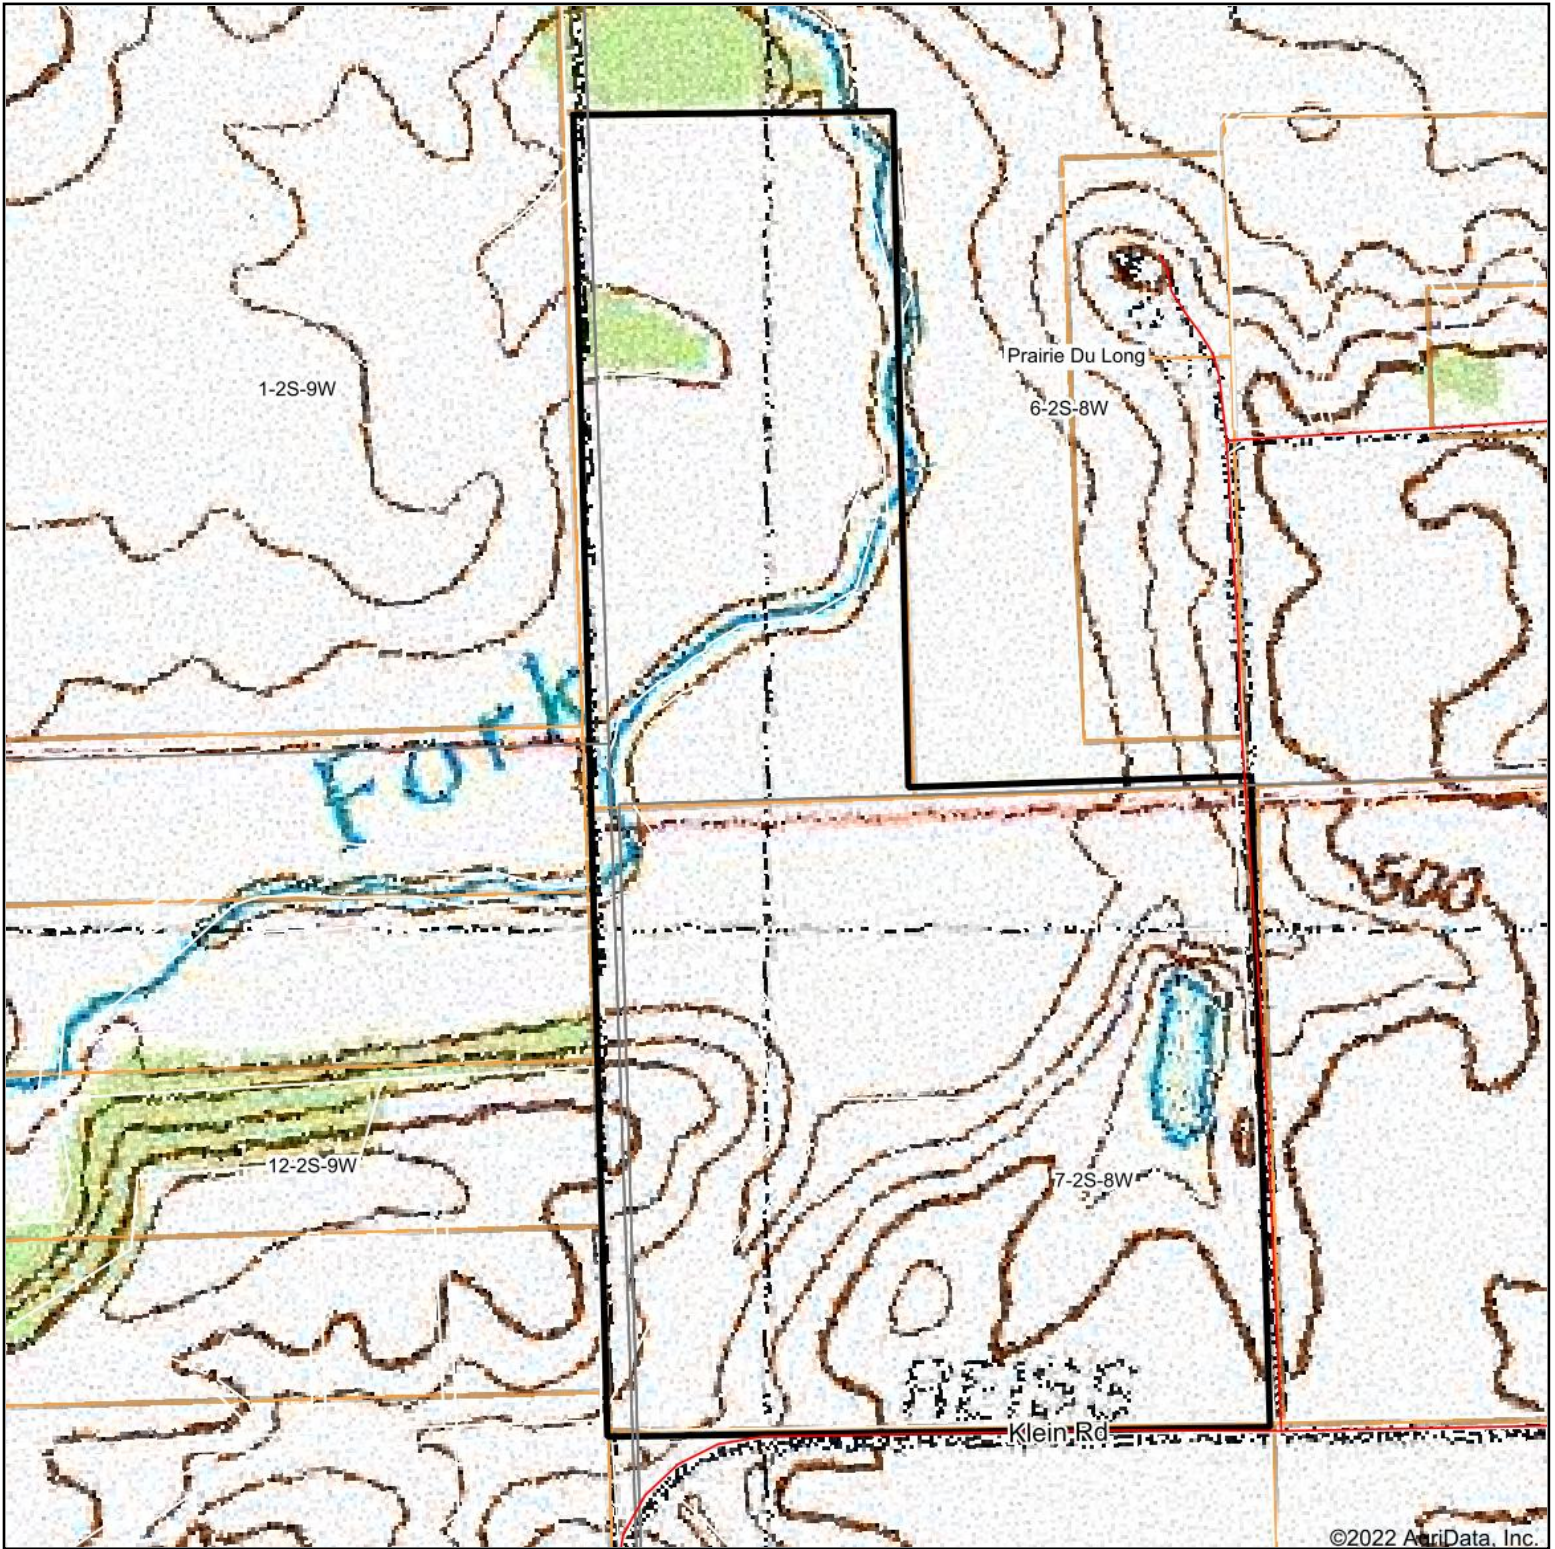

Topography Map

©2022 AgriData, Inc.

map center: 38° 22' 53.18, -90° 2' 6.1

6-2S-8W
St. Clair County
Illinois

11/17/2022

Maps Provided By:

© AgriData, Inc. 2021 www.AgriDataInc.com